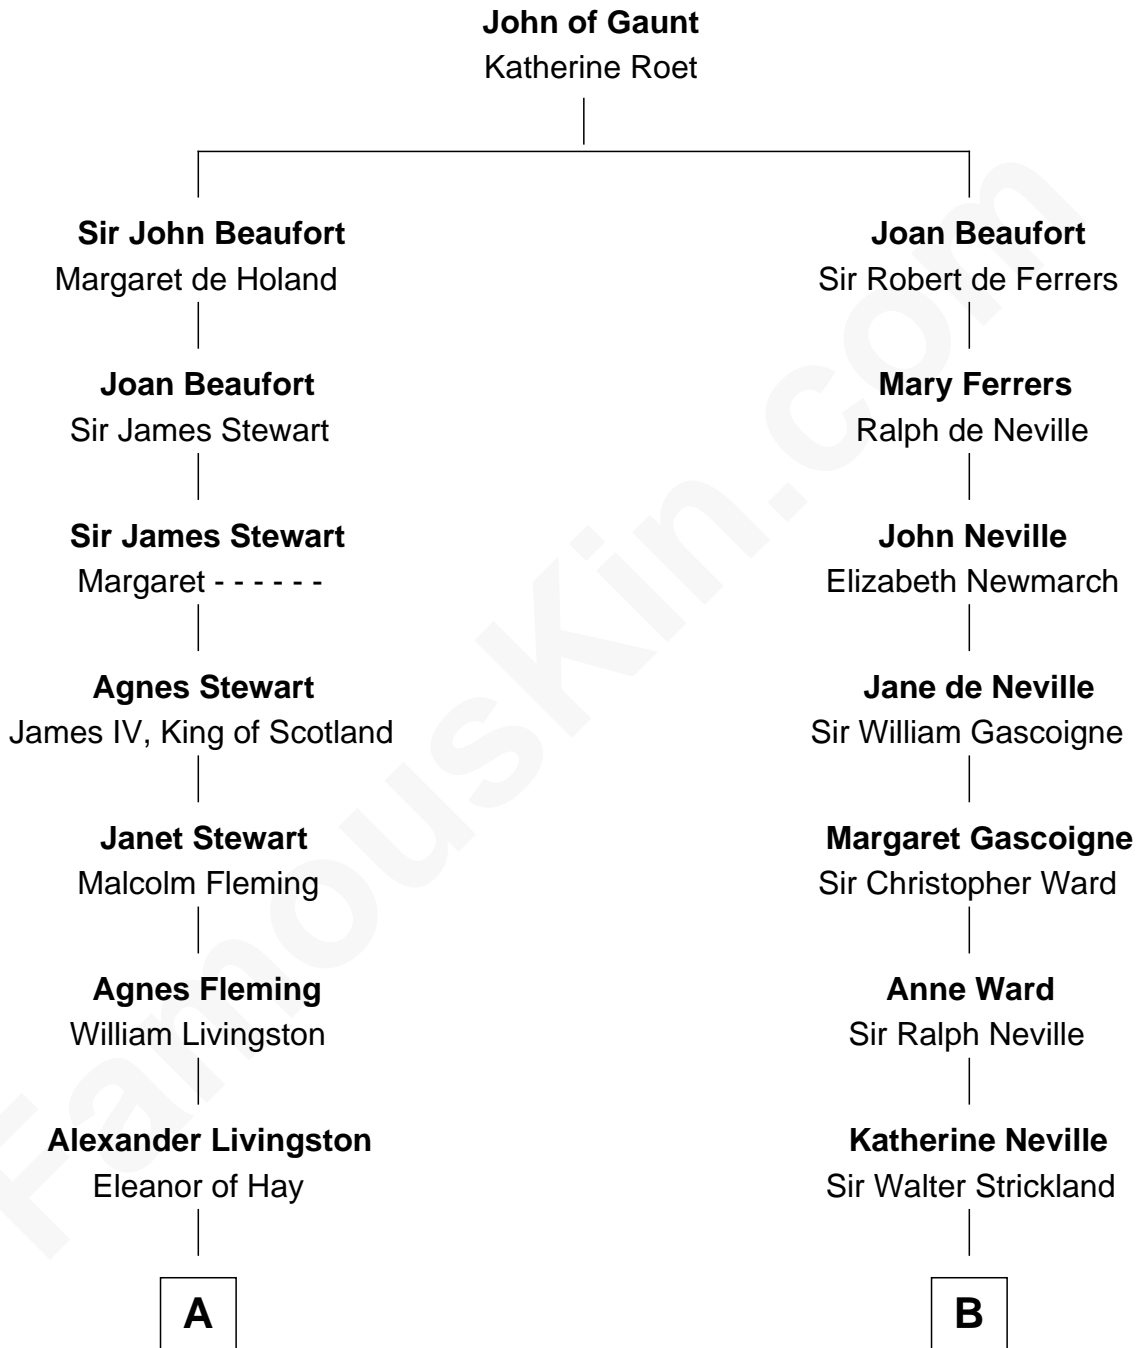

FamousKin.com Relationship Chart of

Howard Dean

79th Governor of Vermont

17th cousin 1 time removed of

Charles A. Pillsbury

Co-Founder of C.A. Pillsbury Co.

C

Andrea Belden Maitland

Howard Brush Dean

Howard Dean

79th Governor of Vermont

FamousKin.com