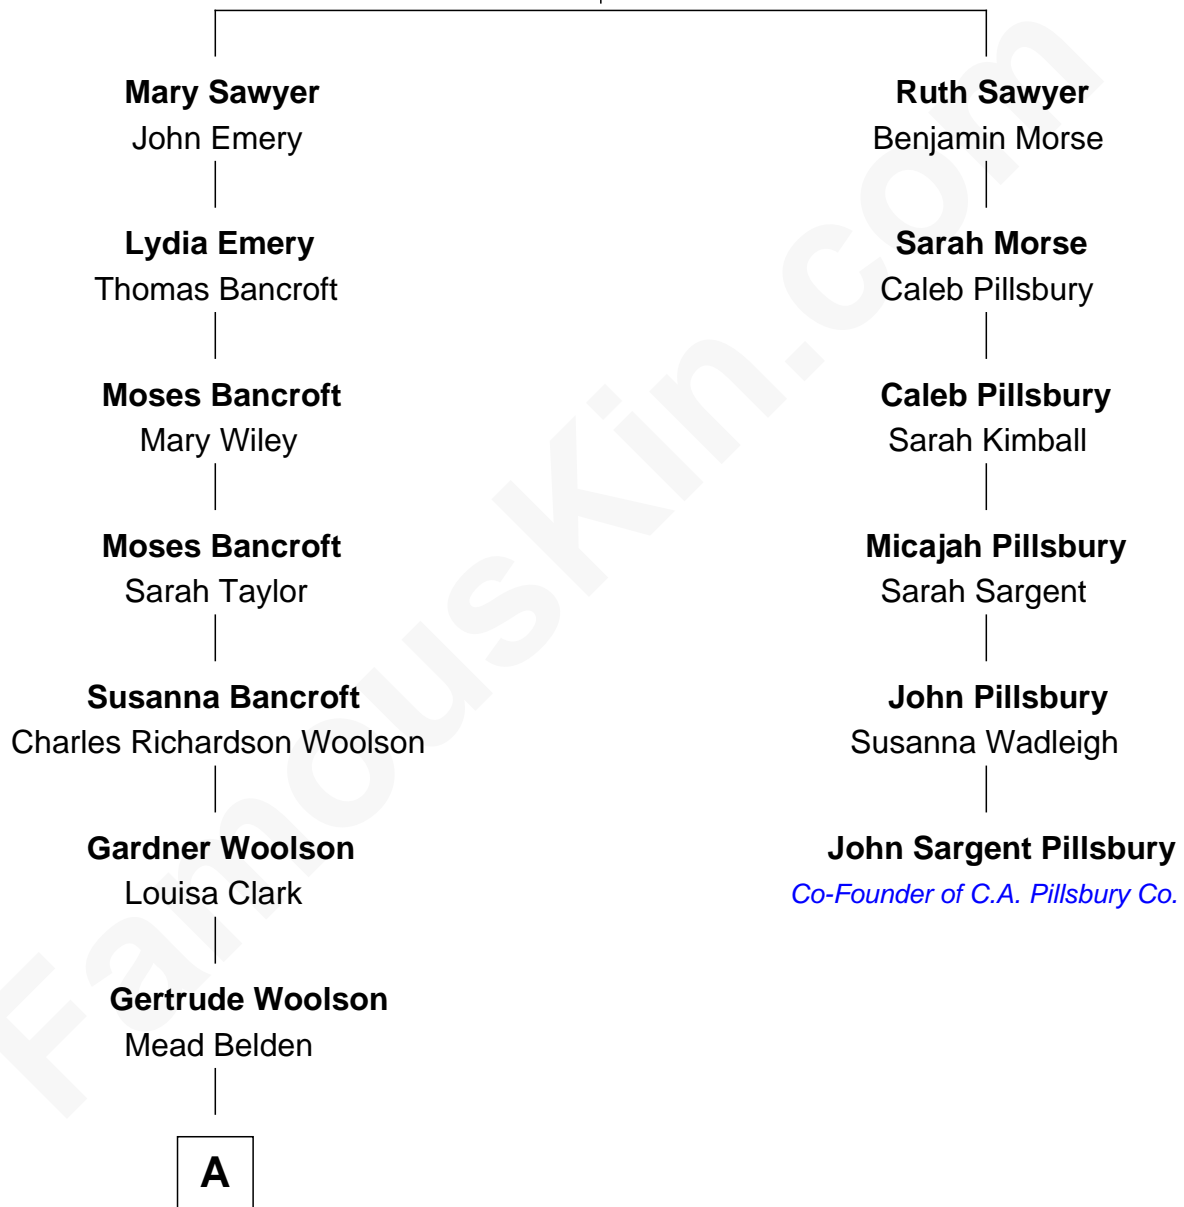

# FamousKin.com Relationship Chart of

**Howard Dean**

*79th Governor of Vermont*

5th cousin 5 times removed of

**John Sargent Pillsbury**

*Co-Founder of C.A. Pillsbury Co.*

**William Sawyer**

Ruth - - - - -

**A**

—  
**Olive Gertrude Belden**

Henry Wigglesworth

—  
**Sylvia Wigglesworth**

James William Maitland

—  
**Andrea Belden Maitland**

Howard Brush Dean

—  
**Howard Dean**