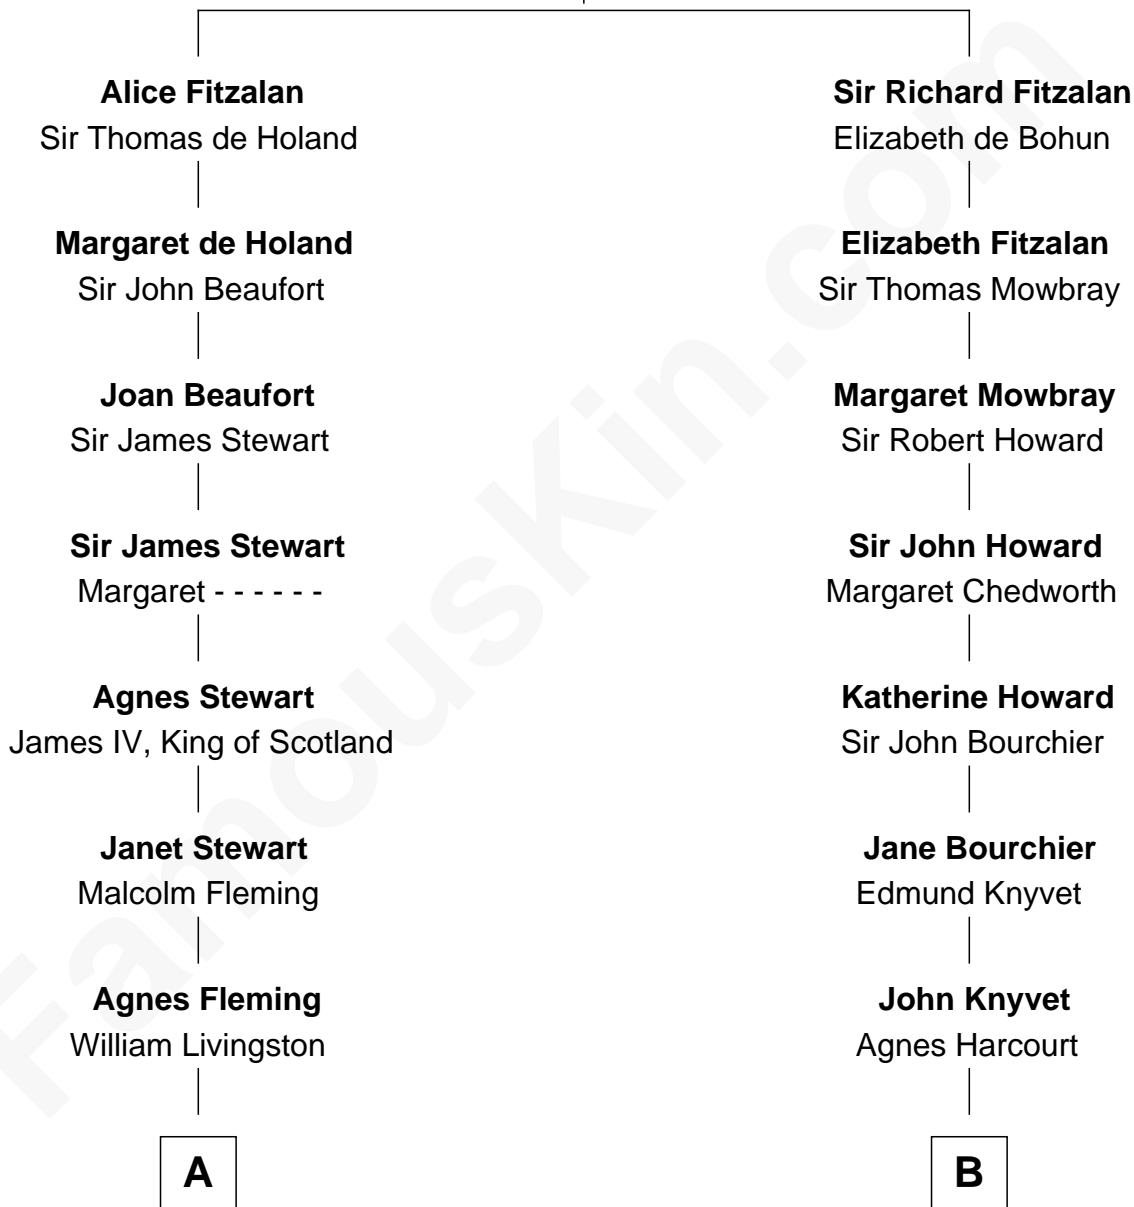

FamousKin.com Relationship Chart of

Howard Dean

79th Governor of Vermont

19th cousin 2 times removed of

Carly Fiorina

CEO of Hewlett-Packard

Richard Fitzalan
Eleanor Plantagenet

C

James William Maitland

Sylvia Wigglesworth

Andrea Belden Maitland

Howard Brush Dean

Howard Dean

79th Governor of Vermont

D

Margaret Isabella Walker