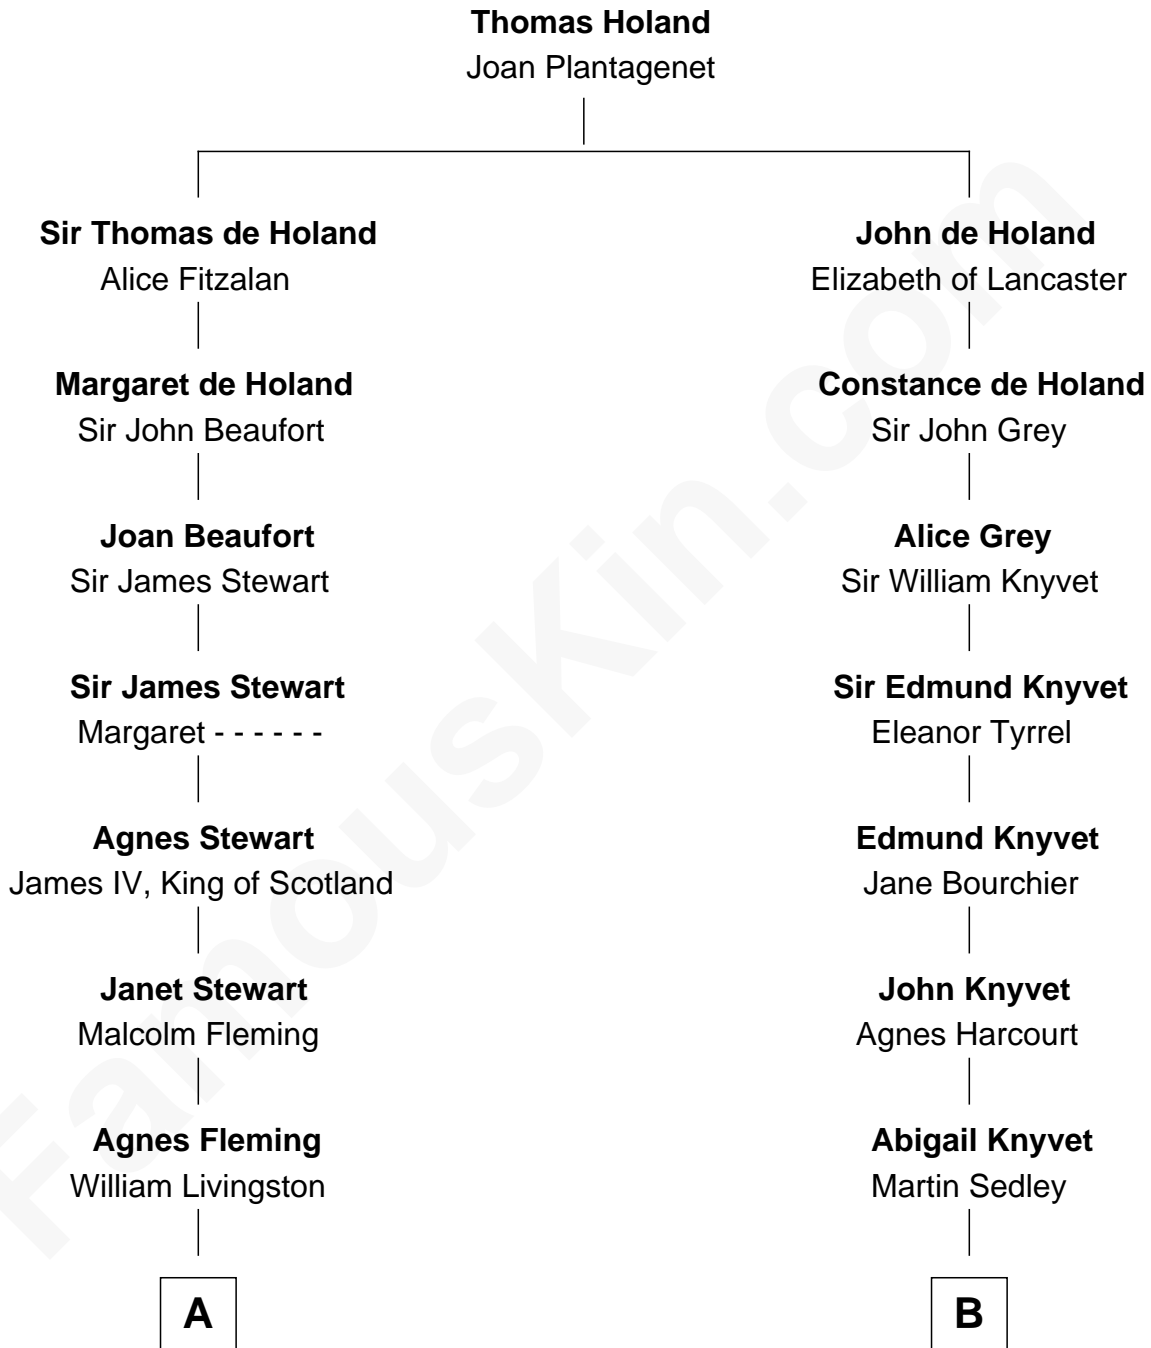

# FamousKin.com Relationship Chart of

**Howard Dean**

*79th Governor of Vermont*

19th cousin 1 time removed of

**Carly Fiorina**

*CEO of Hewlett-Packard*

**C**

**James William Maitland**

Sylvia Wigglesworth

**Andrea Belden Maitland**

Howard Brush Dean

**Howard Dean**

*79th Governor of Vermont*

**D**

**John Walker Weber**

Maude Graves