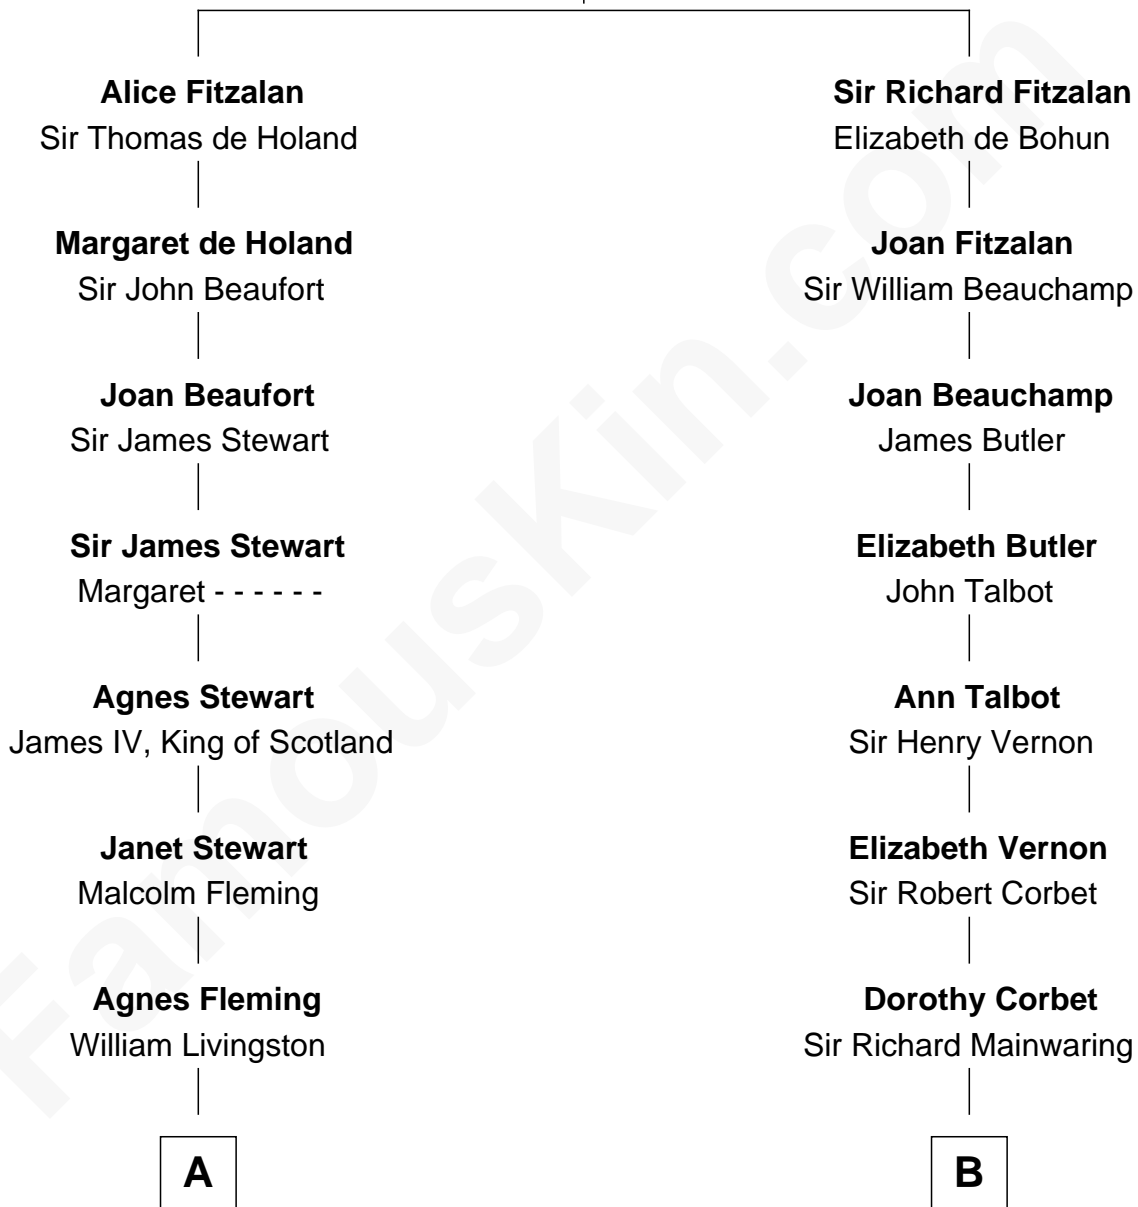

FamousKin.com Relationship Chart of

Howard Dean

79th Governor of Vermont

19th cousin 1 time removed of

Illeana Douglas

TV and Movie Actress

Richard Fitzalan
Eleanor Plantagenet

C

James William Maitland

Sylvia Wigglesworth

Andrea Belden Maitland

Howard Brush Dean

Howard Dean

79th Governor of Vermont

D

Lena Priscilla Shackelford