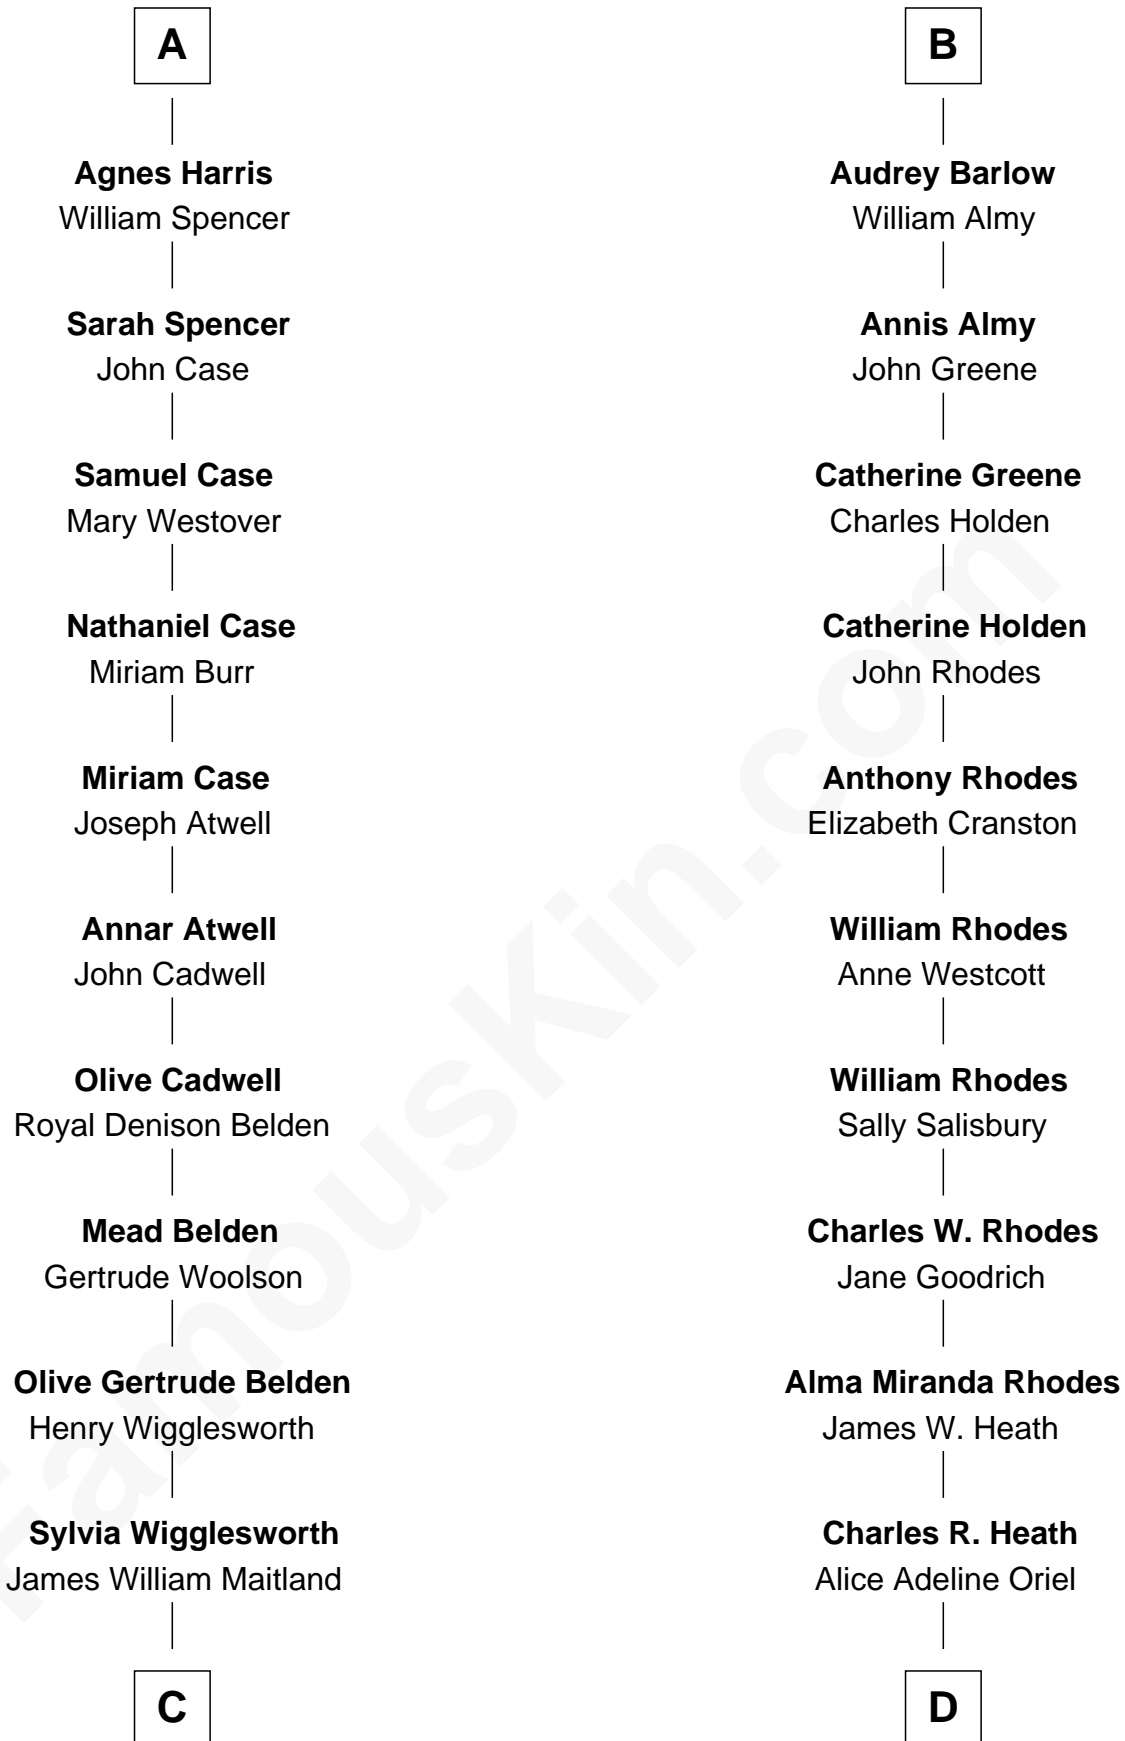

# FamousKin.com Relationship Chart of

**Howard Dean**

*79th Governor of Vermont*

18th cousin 1 time removed of

**Sarah Palin**

*9th Governor of Alaska*

**Robert Poyntz**  
Katherine FitzNichol

**Sir Nicholas Poyntz**

Elizabeth Mill

**Humphrey Poyntz**

Elizabeth Pollard

**William Poyntz**

-----

**Wilmot Poyntz**

Thomas Hext

**Margery Hext**

**Margaret Poyntz**

Ralph Greville

**John Greville**

Jane Forster

**Agnes Greville**

Sir Edmund Tame

**Margaret Tame**

Sir Humphrey Stafford

**Ellen Stafford**

Thomas Barlow

**Stafford Barlow**

-----

**B**

**C**

**Andrea Belden Maitland**

Howard Brush Dean