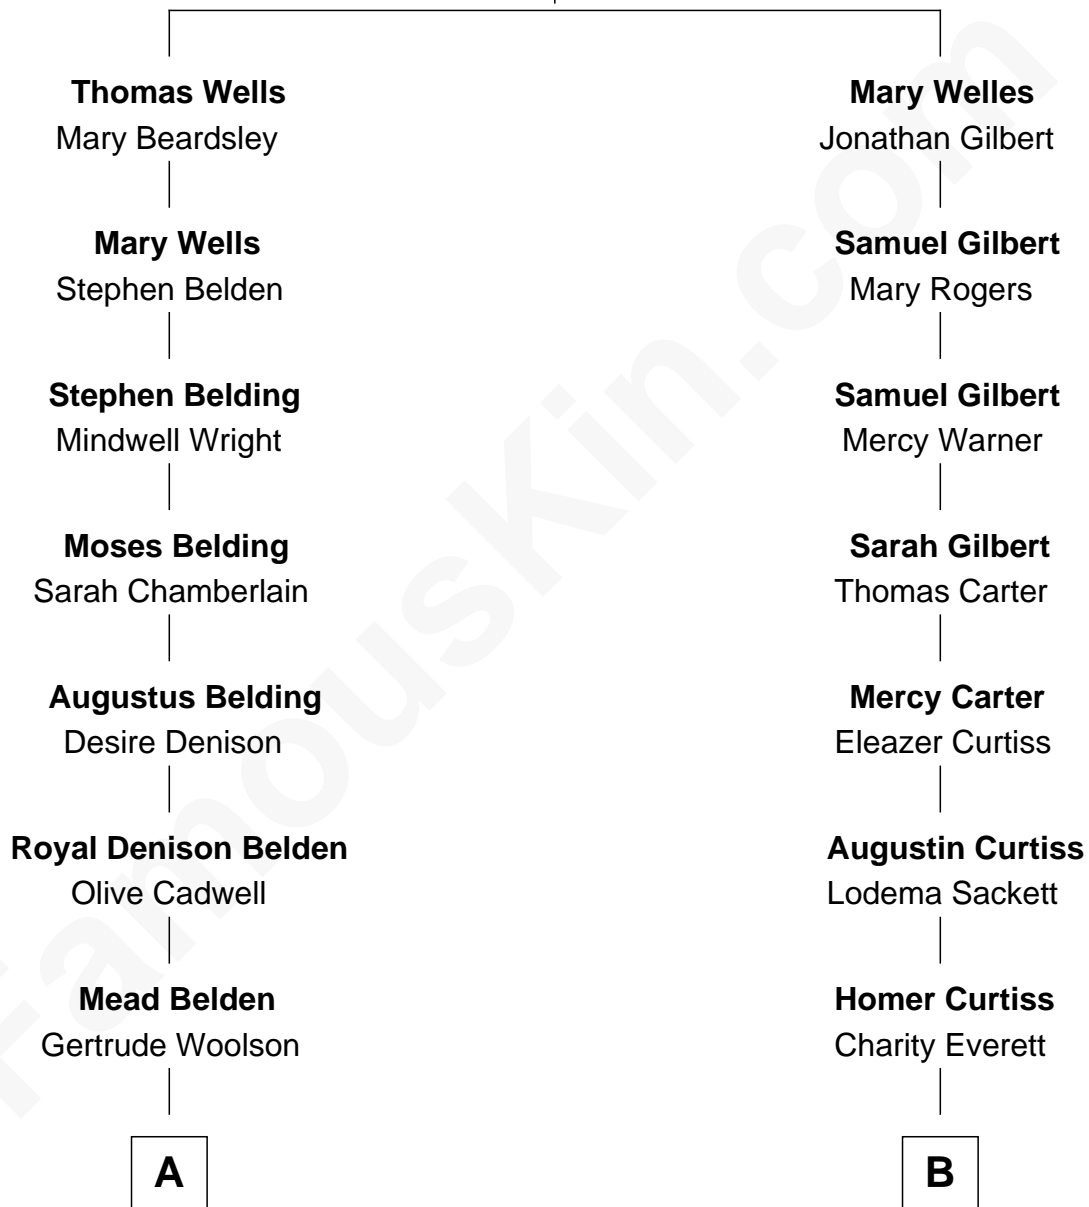

FamousKin.com Relationship Chart of

Howard Dean

79th Governor of Vermont

10th cousin 2 times removed of

Sarah Palin

9th Governor of Alaska

Thomas Welles
Frances Albright

A

Olive Gertrude Belden

Henry Wigglesworth

Sylvia Wigglesworth

James William Maitland

Andrea Belden Maitland

Howard Brush Dean

Howard Dean

79th Governor of Vermont