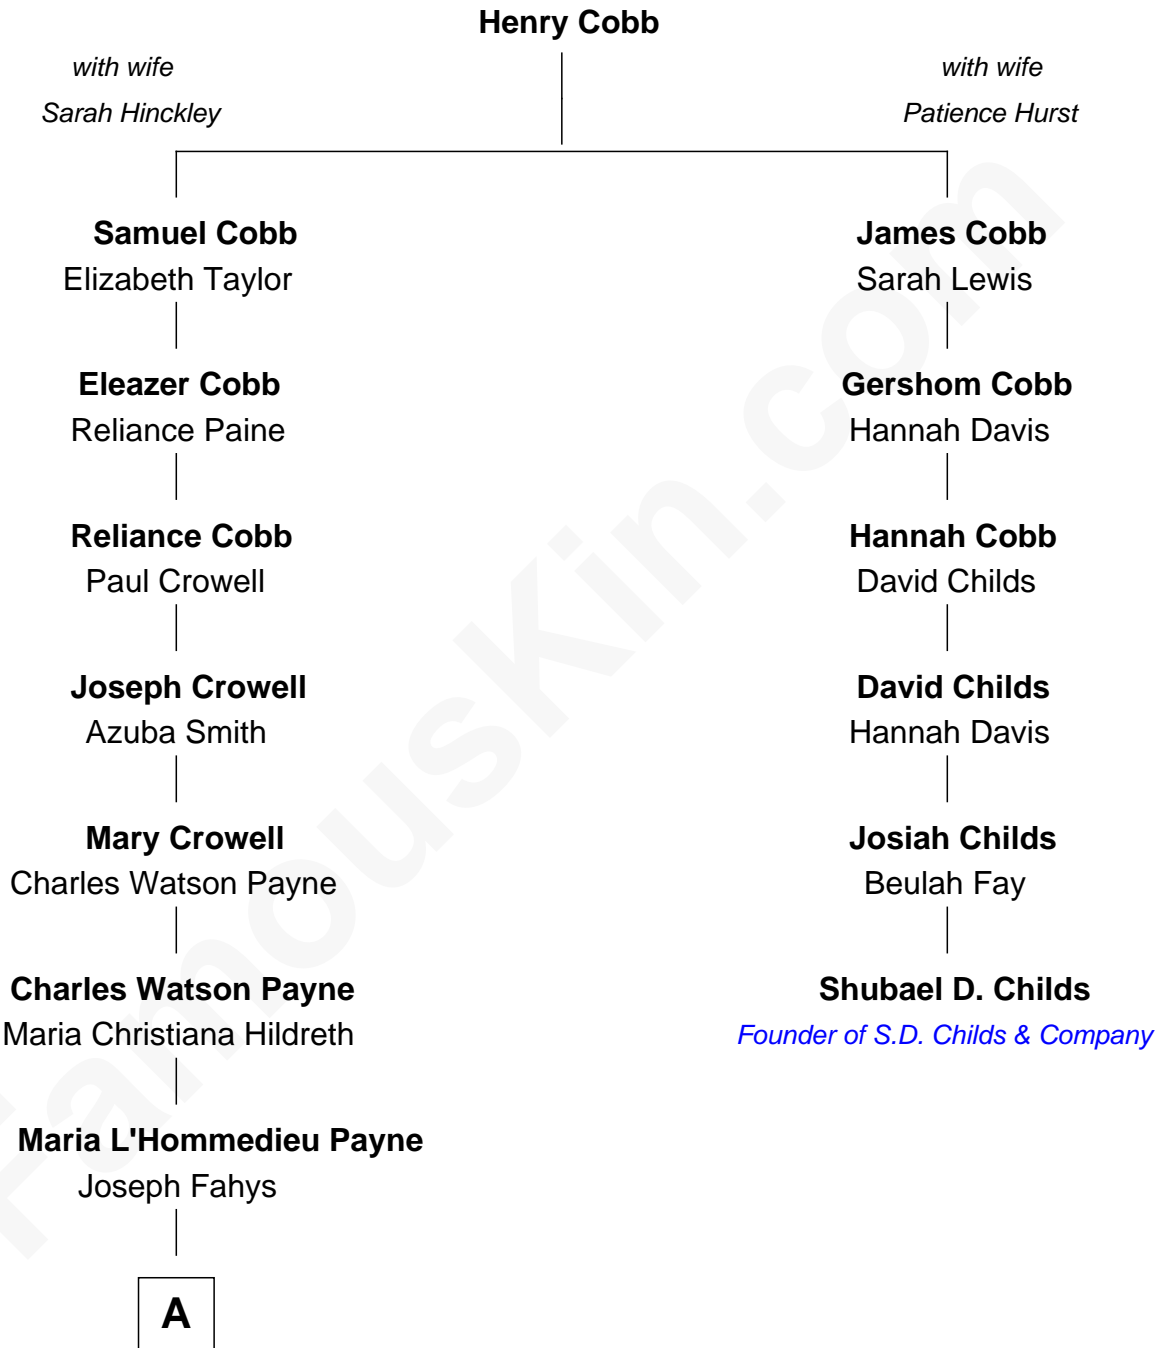

FamousKin.com Relationship Chart of

Howard Dean

79th Governor of Vermont

5th cousin 5 times removed of

Shubael D. Childs

Founder of S.D. Childs & Company

A

—
Lena Marianne Fahys

Henry Francis Cook

—
Maria Fahys Cook

Howard Brush Dean

—
Howard Brush Dean

Andrea Belden Maitland

—
Howard Dean

79th Governor of Vermont

FamousKin.com