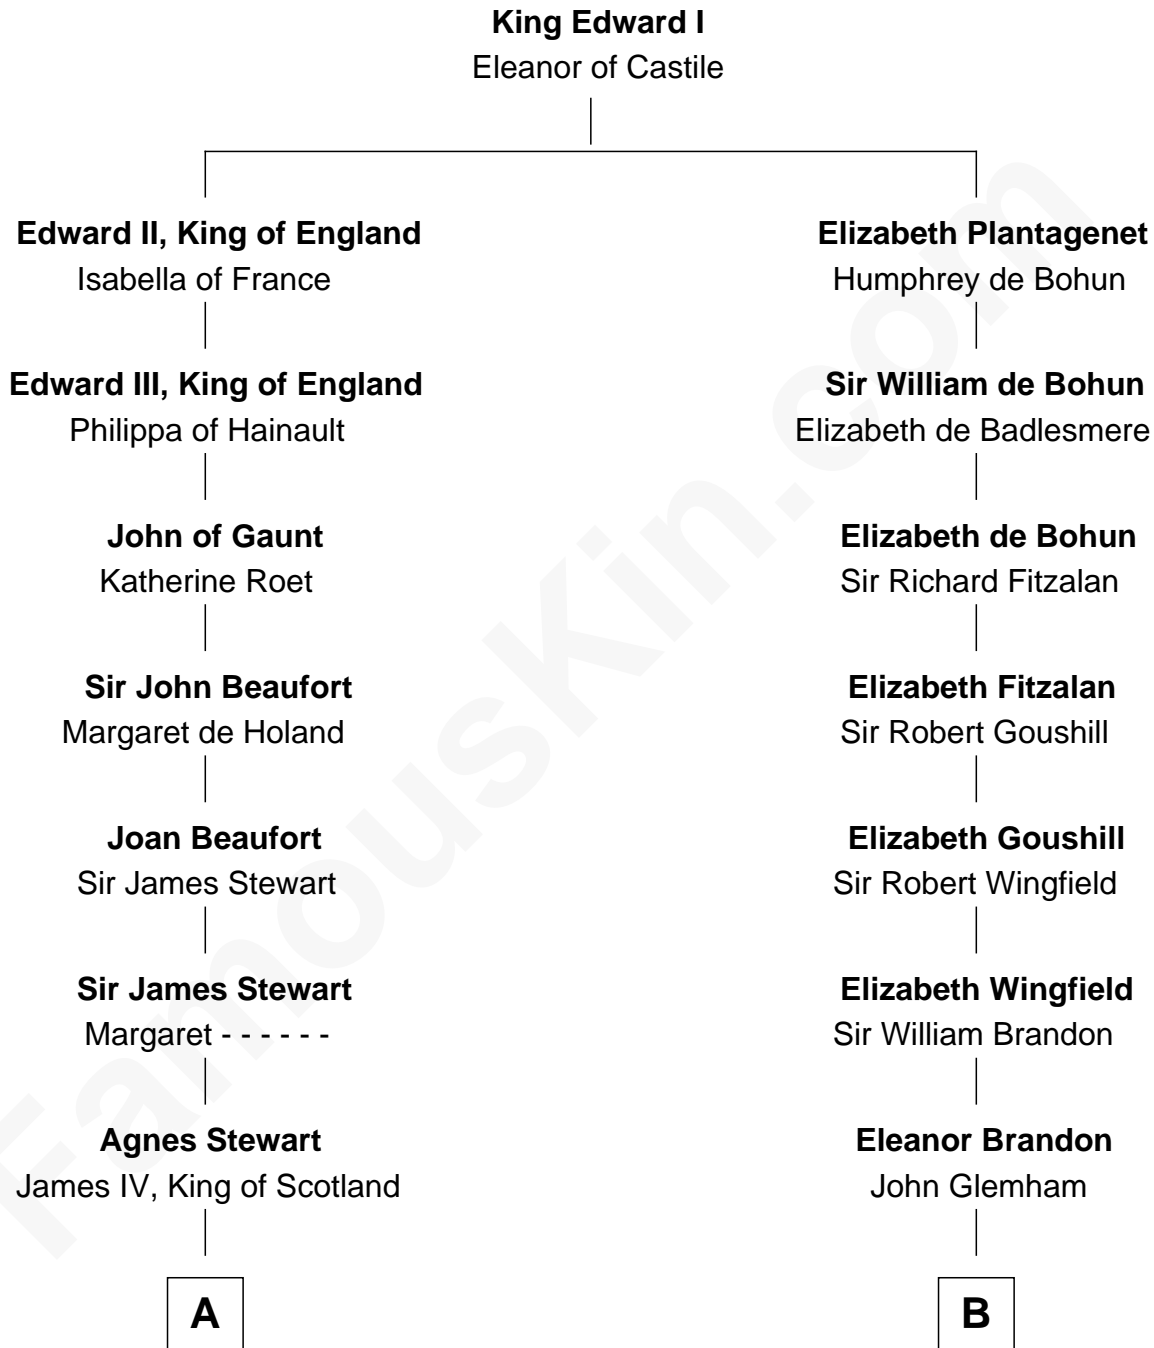

FamousKin.com

Relationship Chart of

Howard Dean

79th Governor of Vermont

17th cousin 4 times removed of

Shubael D. Childs

Founder of S.D. Childs & Company