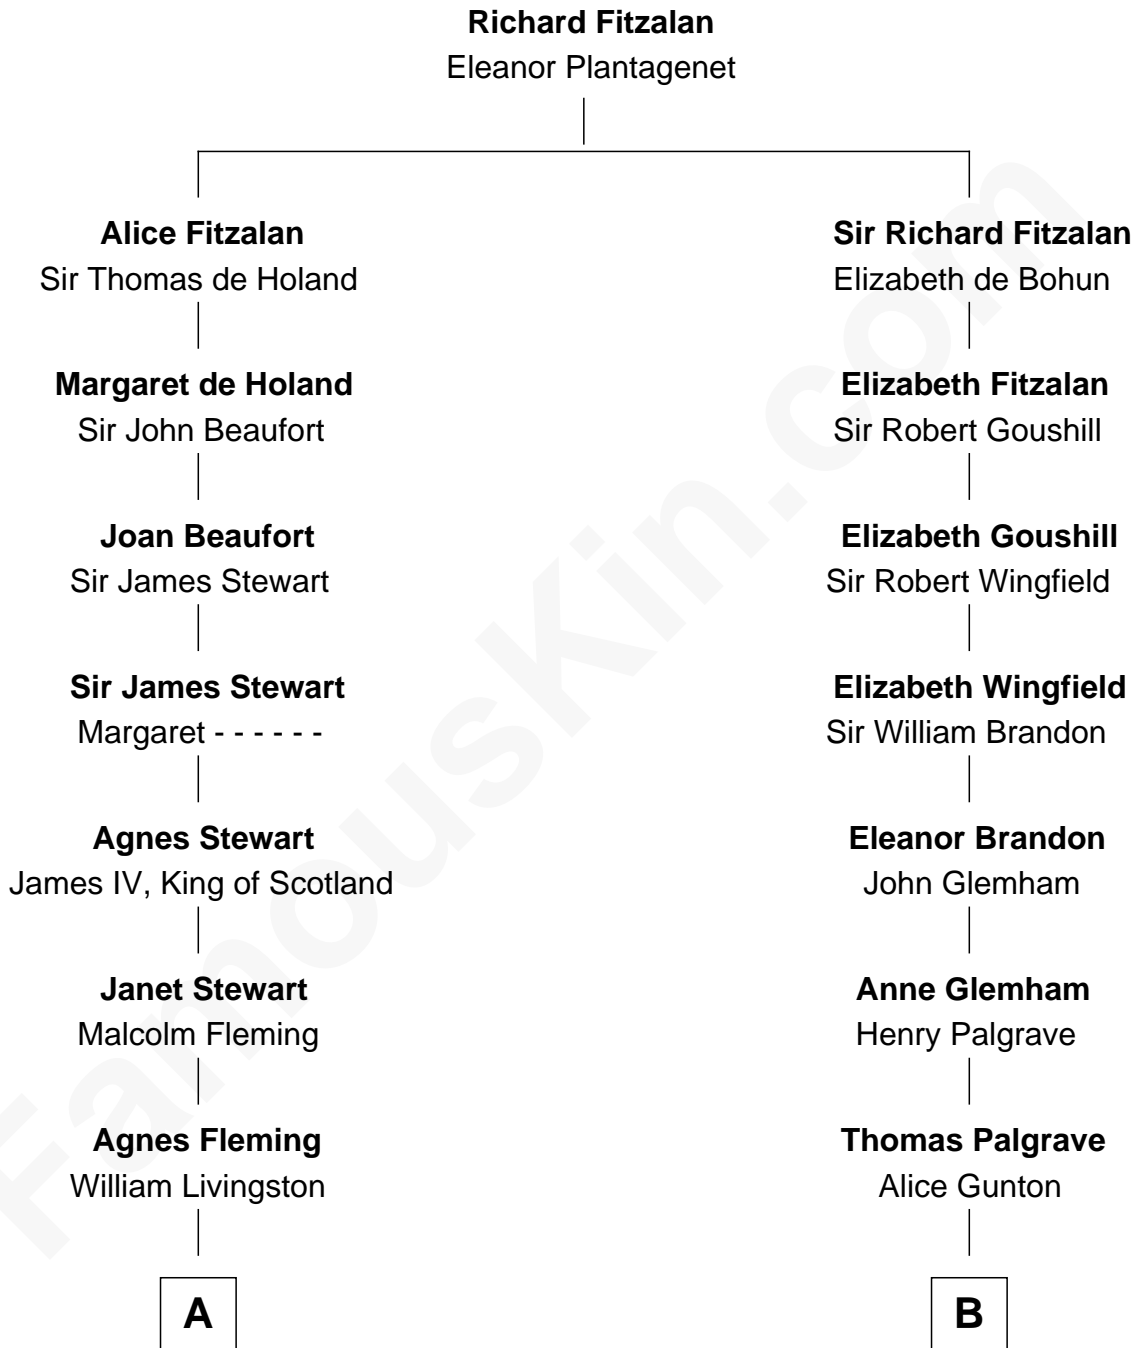

FamousKin.com Relationship Chart of

Howard Dean

79th Governor of Vermont

15th cousin 4 times removed of

Shubael D. Childs

Founder of S.D. Childs & Company

C

James William Maitland

Sylvia Wigglesworth

Andrea Belden Maitland

Howard Brush Dean

Howard Dean

79th Governor of Vermont

FamousKin.com