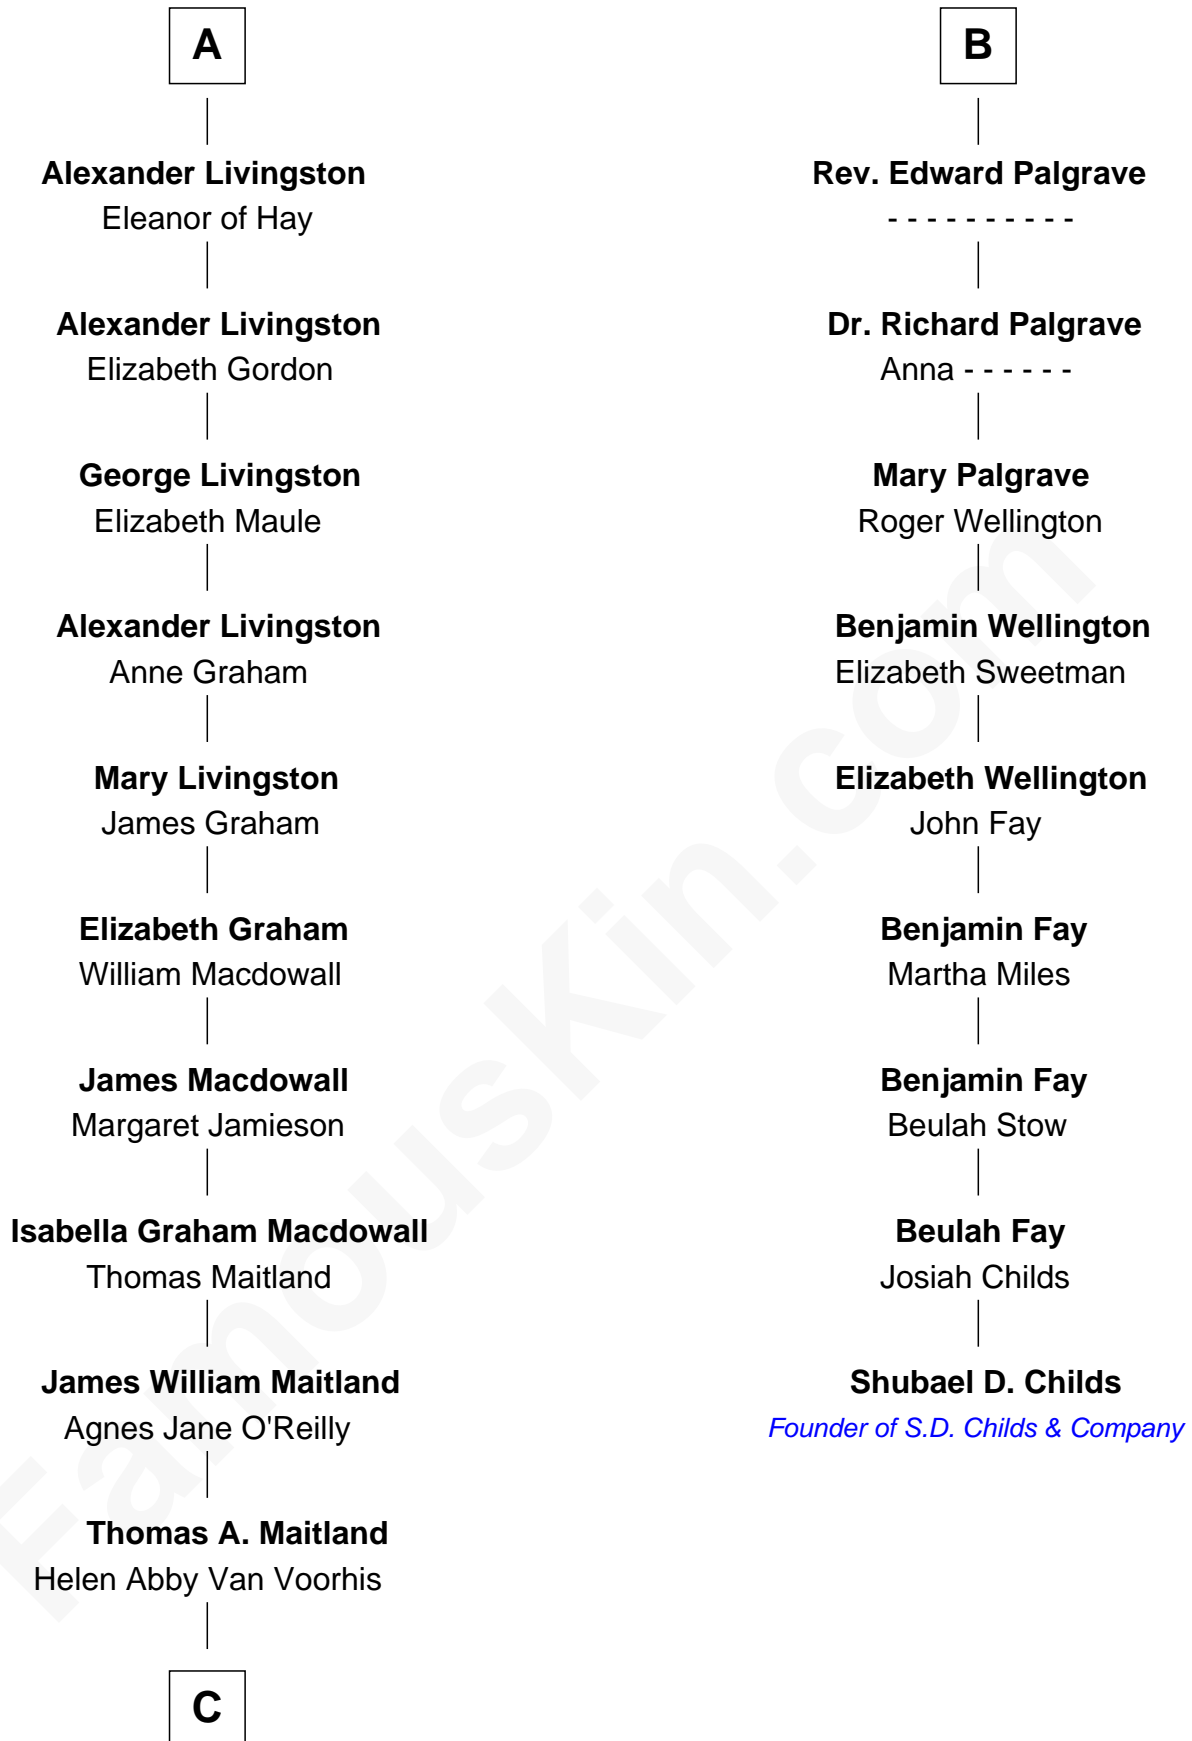

FamousKin.com Relationship Chart of

Howard Dean

79th Governor of Vermont

15th cousin 4 times removed of

Shubael D. Childs

Founder of S.D. Childs & Company

C

James William Maitland

Sylvia Wigglesworth

Andrea Belden Maitland

Howard Brush Dean

Howard Dean

79th Governor of Vermont

FamousKin.com