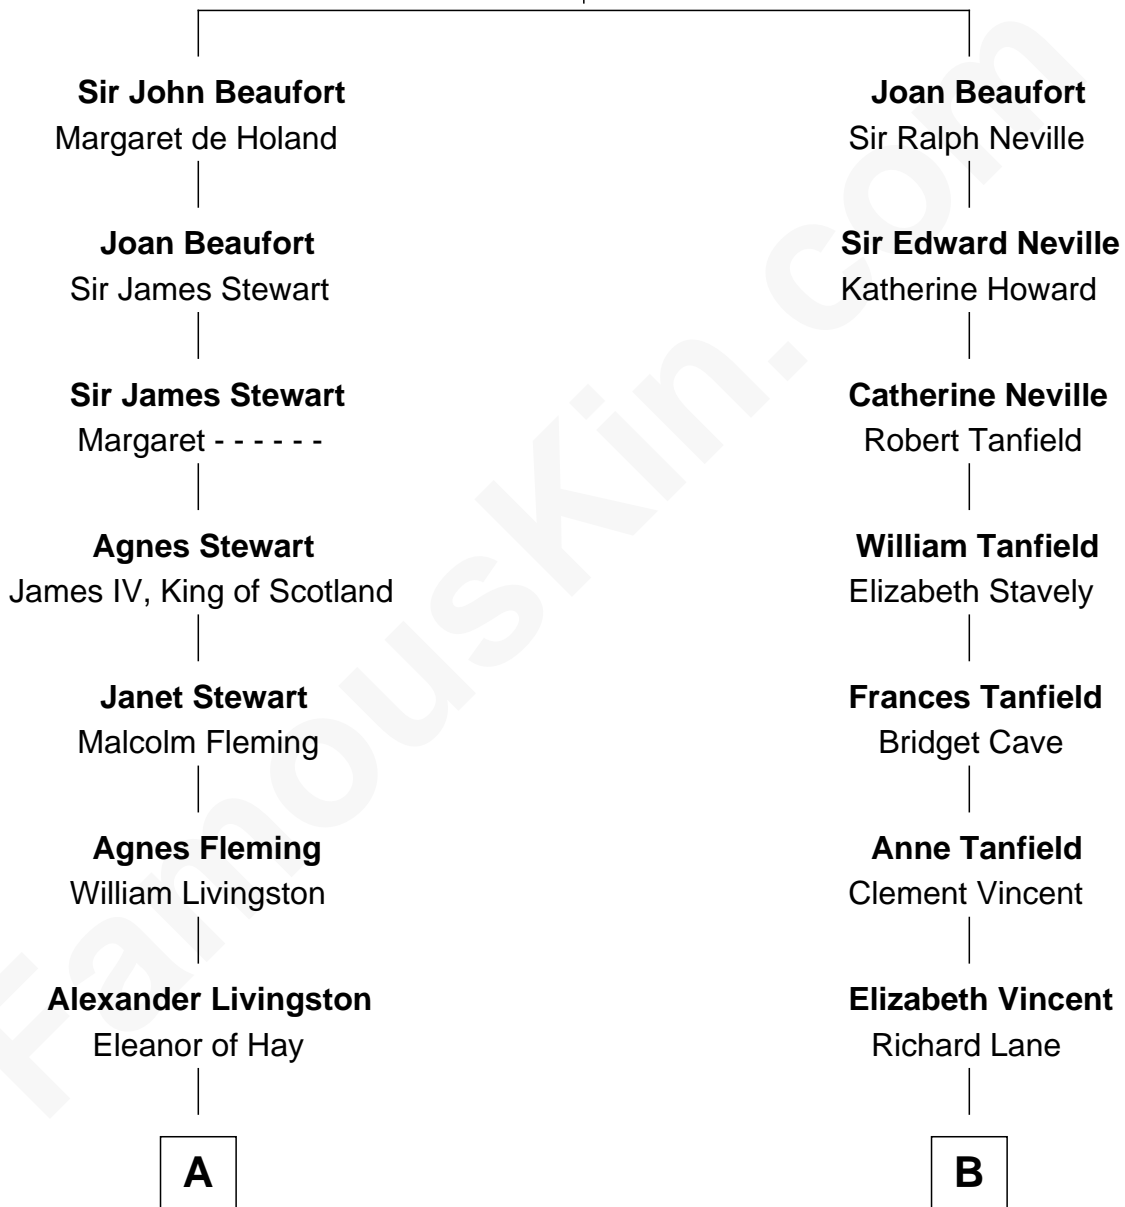

# FamousKin.com Relationship Chart of

**Howard Dean**

*79th Governor of Vermont*

**12th cousin 6 times removed of**

**Thomas Jefferson**

*3rd U.S. President and Signer of the Declaration of Independence*

**John of Gaunt**

Katherine Roet

C

Andrea Belden Maitland

Howard Brush Dean

Howard Dean

*79th Governor of Vermont*

FamousKin.com