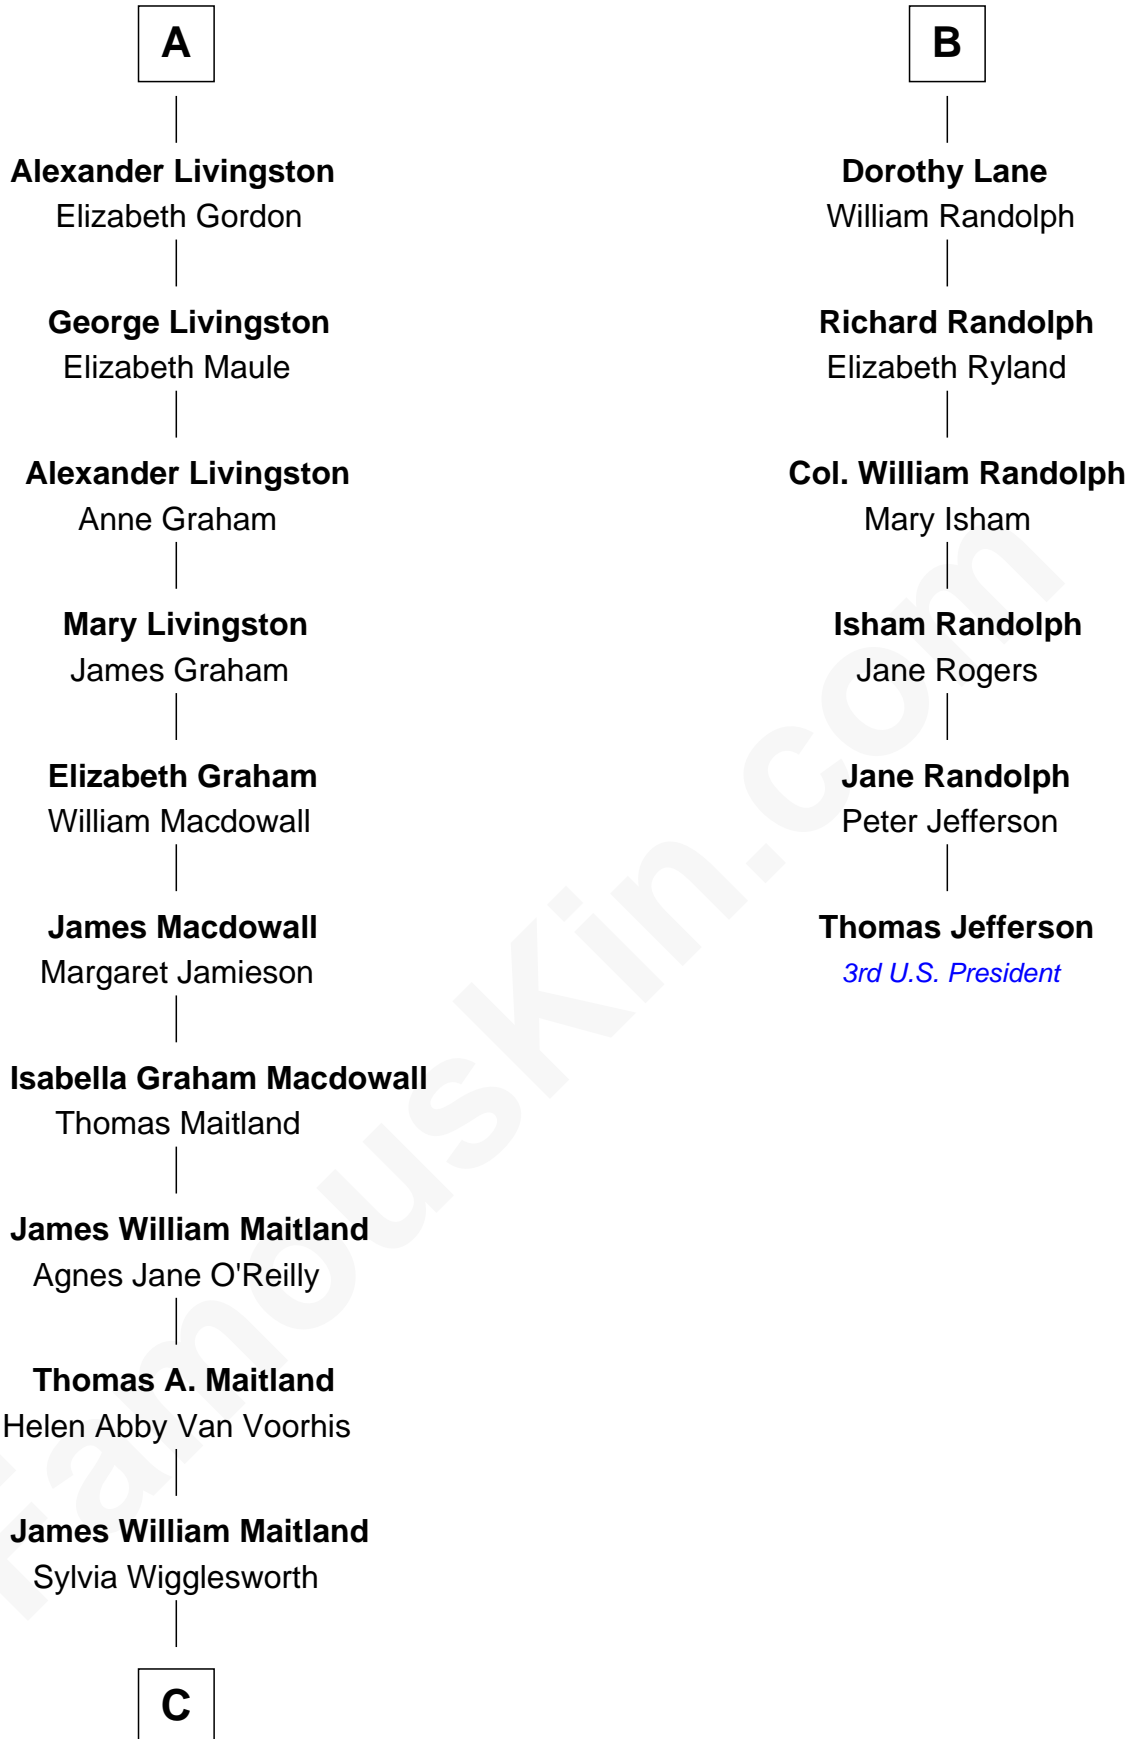

# FamousKin.com Relationship Chart of

**Howard Dean**

*79th Governor of Vermont*

**12th cousin 6 times removed of**

**Thomas Jefferson**

*3rd U.S. President and Signer of the Declaration of Independence*

**John of Gaunt**

Katherine Roet

C

Andrea Belden Maitland

Howard Brush Dean

Howard Dean

*79th Governor of Vermont*

FamousKin.com