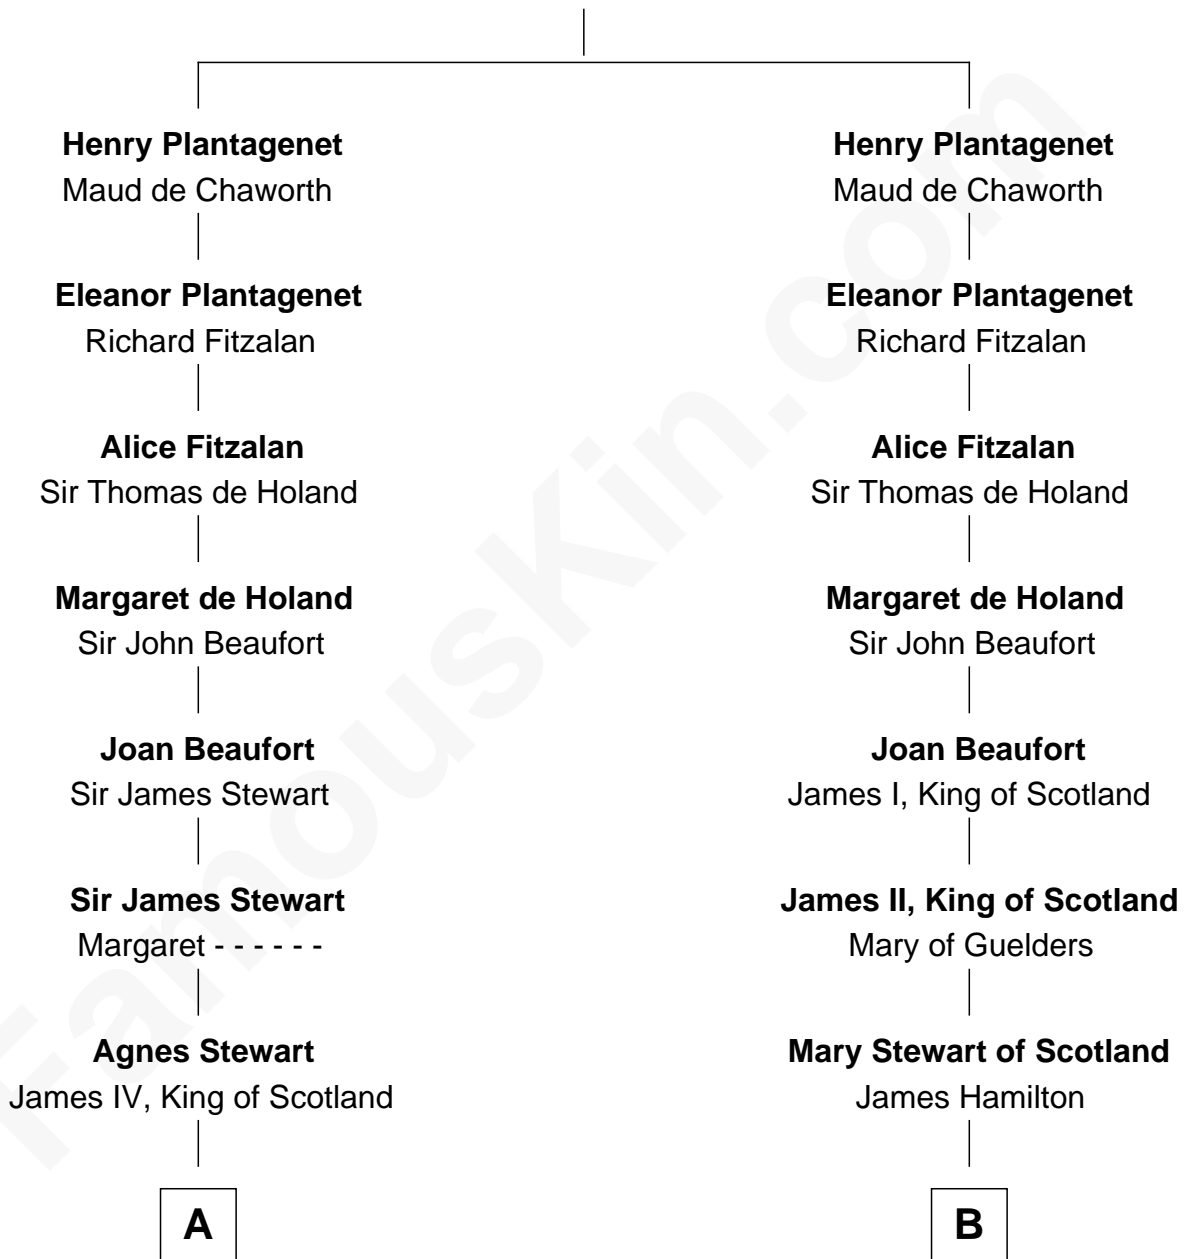

# FamousKin.com Relationship Chart of

**Howard Dean**

*79th Governor of Vermont*

17th cousin 4 times removed of

**Alexander Hamilton**

*1st U.S. Secretary of the Treasury*

**Edmund Plantagenet**

Blanche of Artois

**C**

—  
**James William Maitland**

Agnes Jane O'Reilly

—  
**Thomas A. Maitland**

Helen Abby Van Voorhis

—  
**James William Maitland**

Sylvia Wigglesworth

—  
**Andrea Belden Maitland**

Howard Brush Dean

—  
**Howard Dean**

*79th Governor of Vermont*