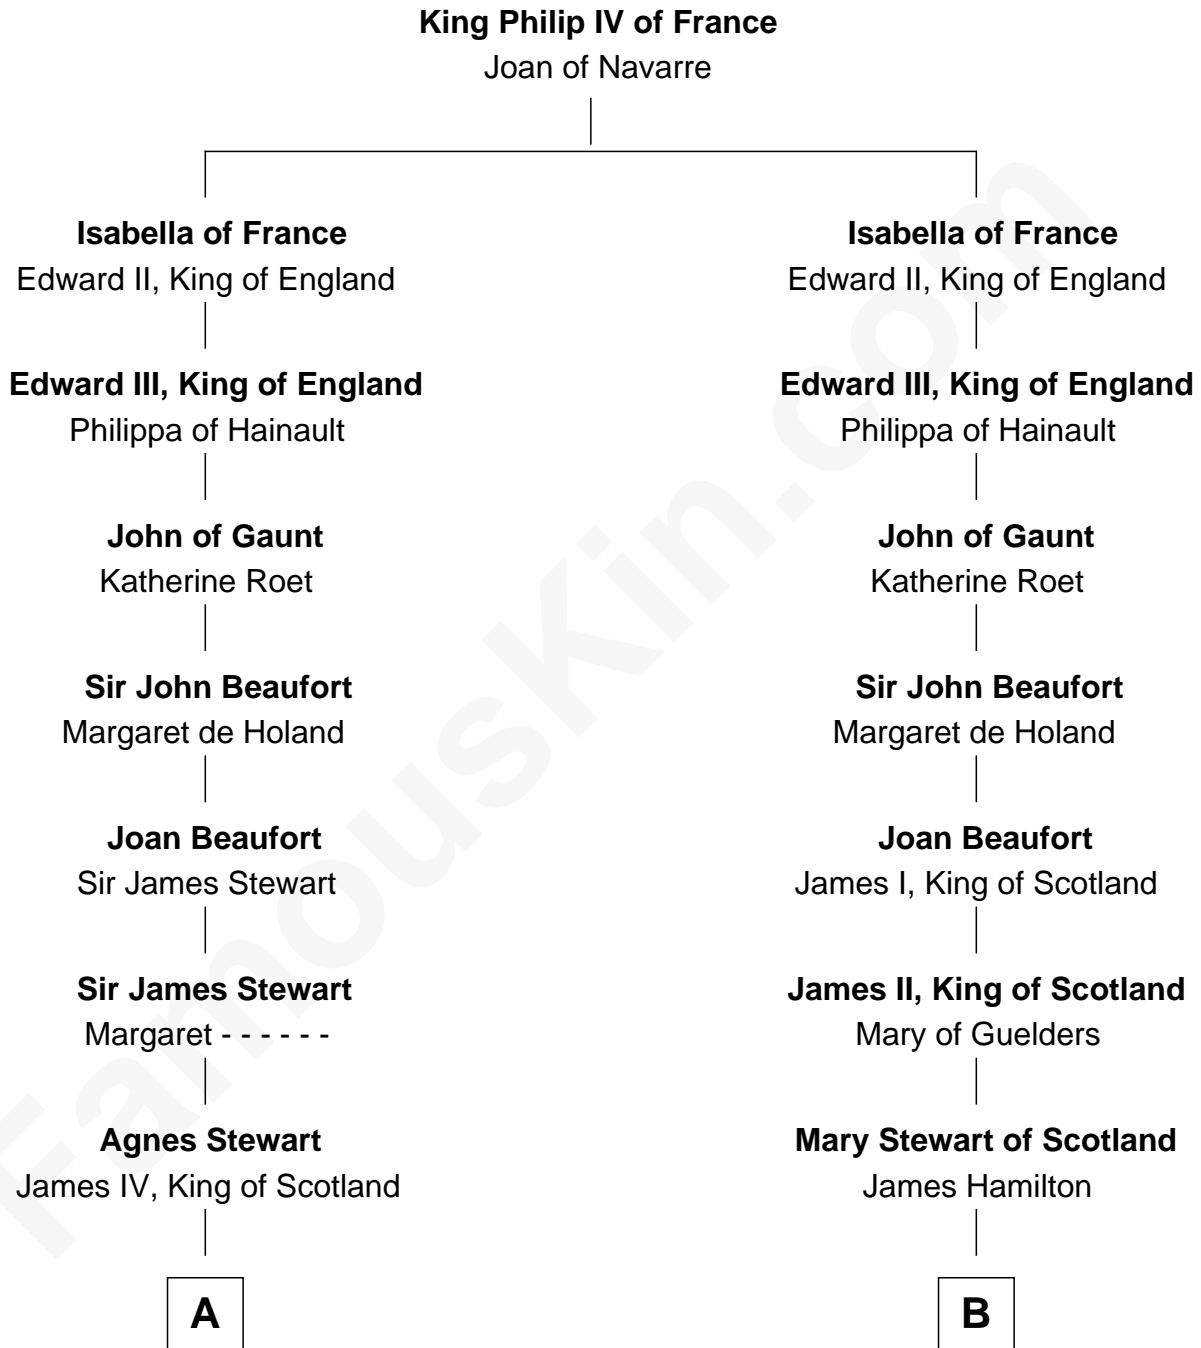

FamousKin.com

Relationship Chart of

Howard Dean

79th Governor of Vermont

17th cousin 4 times removed of

Alexander Hamilton

1st U.S. Secretary of the Treasury

C

—
James William Maitland

Agnes Jane O'Reilly

—
Thomas A. Maitland

Helen Abby Van Voorhis

—
James William Maitland

Sylvia Wigglesworth

—
Andrea Belden Maitland

Howard Brush Dean