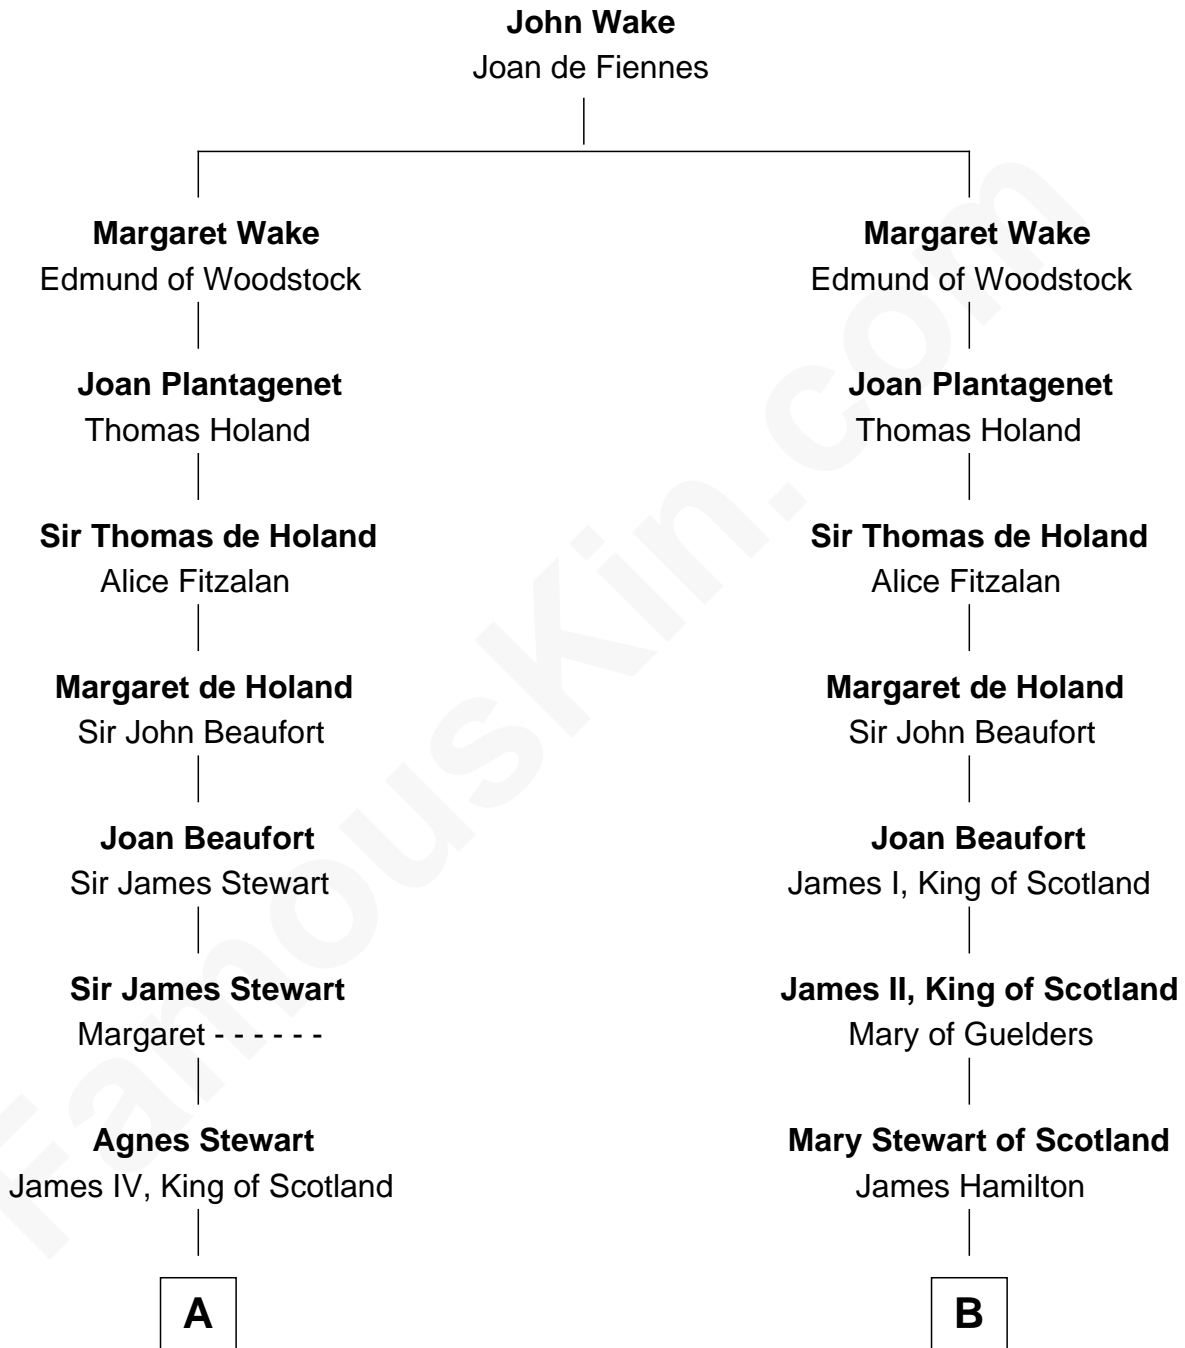

FamousKin.com

Relationship Chart of

Howard Dean

79th Governor of Vermont

17th cousin 4 times removed of

Alexander Hamilton

1st U.S. Secretary of the Treasury

C

—
James William Maitland

Agnes Jane O'Reilly

—
Thomas A. Maitland

Helen Abby Van Voorhis

—
James William Maitland

Sylvia Wigglesworth

—
Andrea Belden Maitland

Howard Brush Dean

—
Howard Dean

79th Governor of Vermont