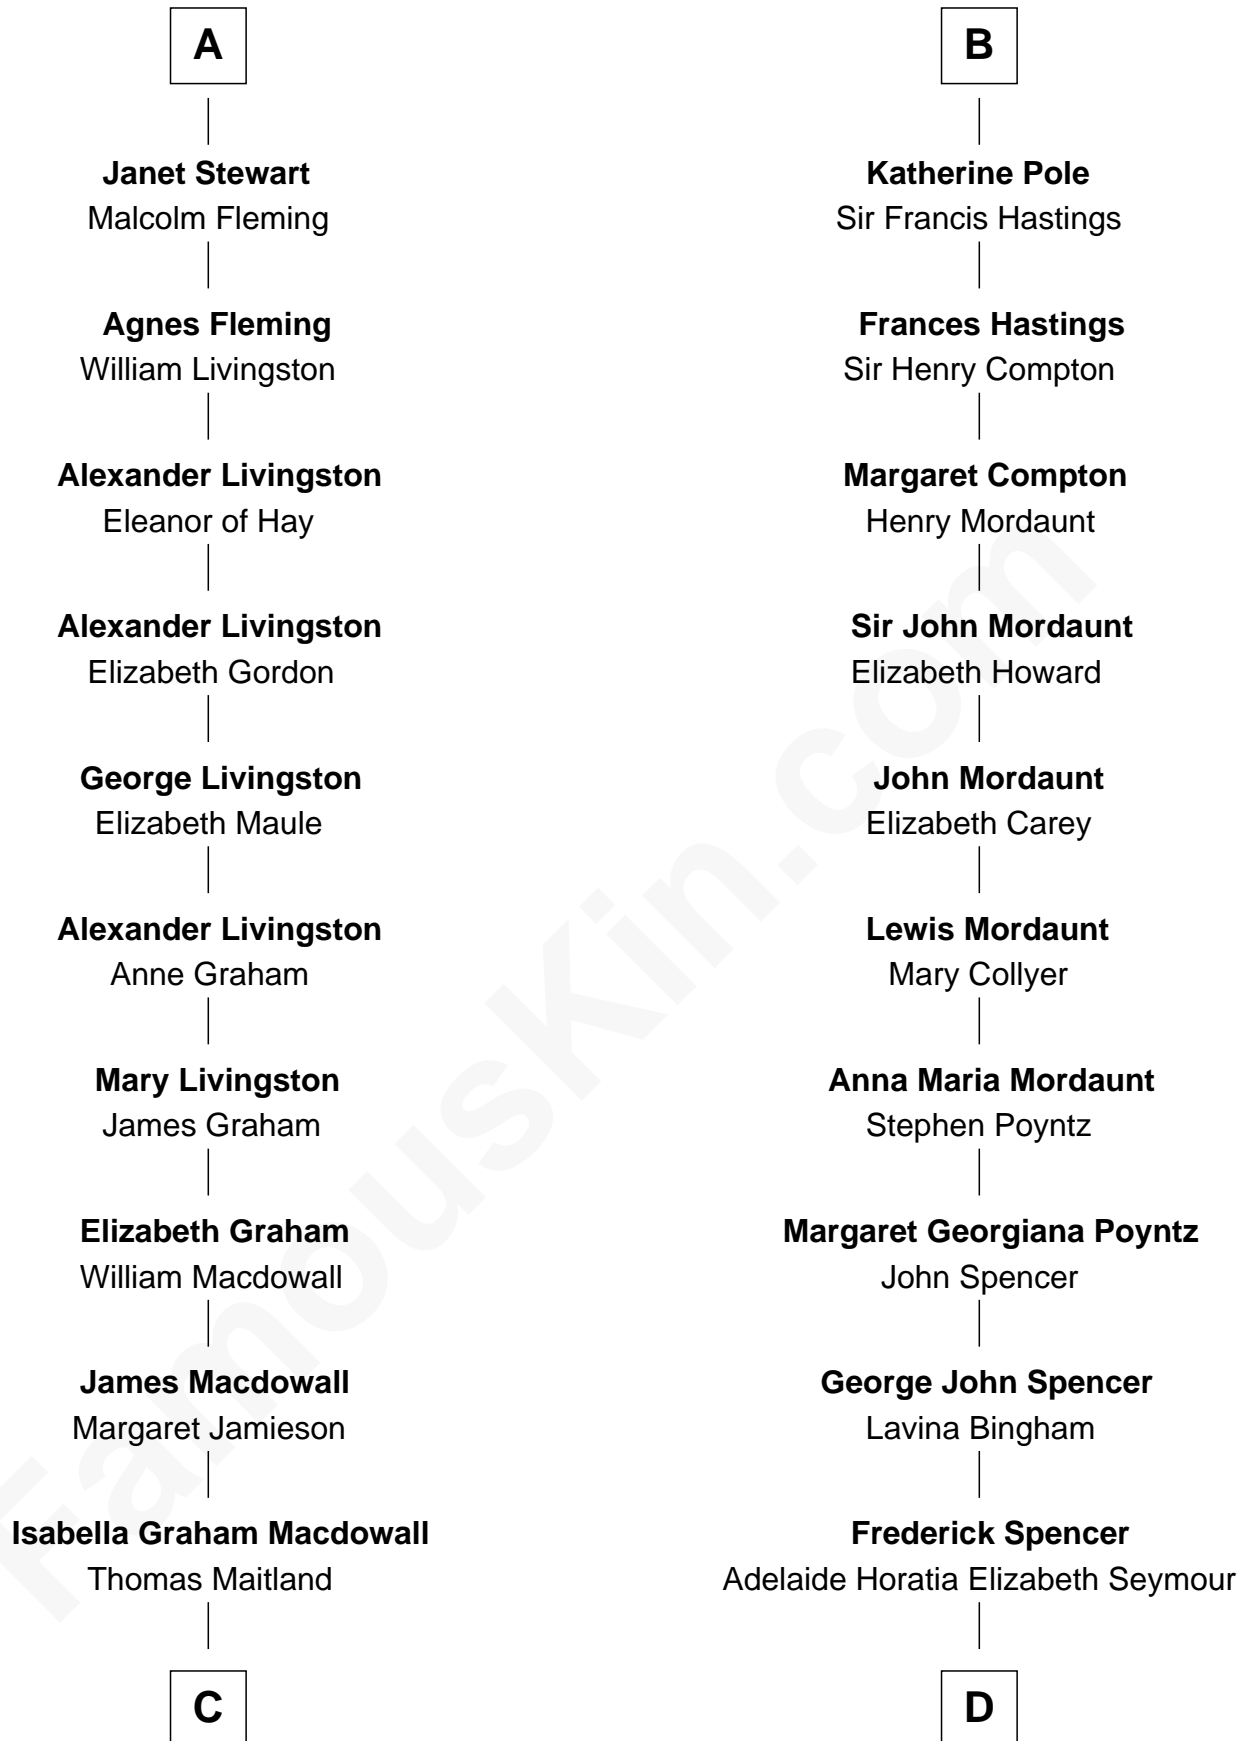

# FamousKin.com Relationship Chart of

**Howard Dean**

*79th Governor of Vermont*

20th cousin 1 time removed of

**Princess Diana**

*Princess of Wales*

**C**

**James William Maitland**

Agnes Jane O'Reilly

**Thomas A. Maitland**

Helen Abby Van Voorhis

**James William Maitland**

Sylvia Wigglesworth

**Andrea Belden Maitland**

Howard Brush Dean

**Howard Dean**