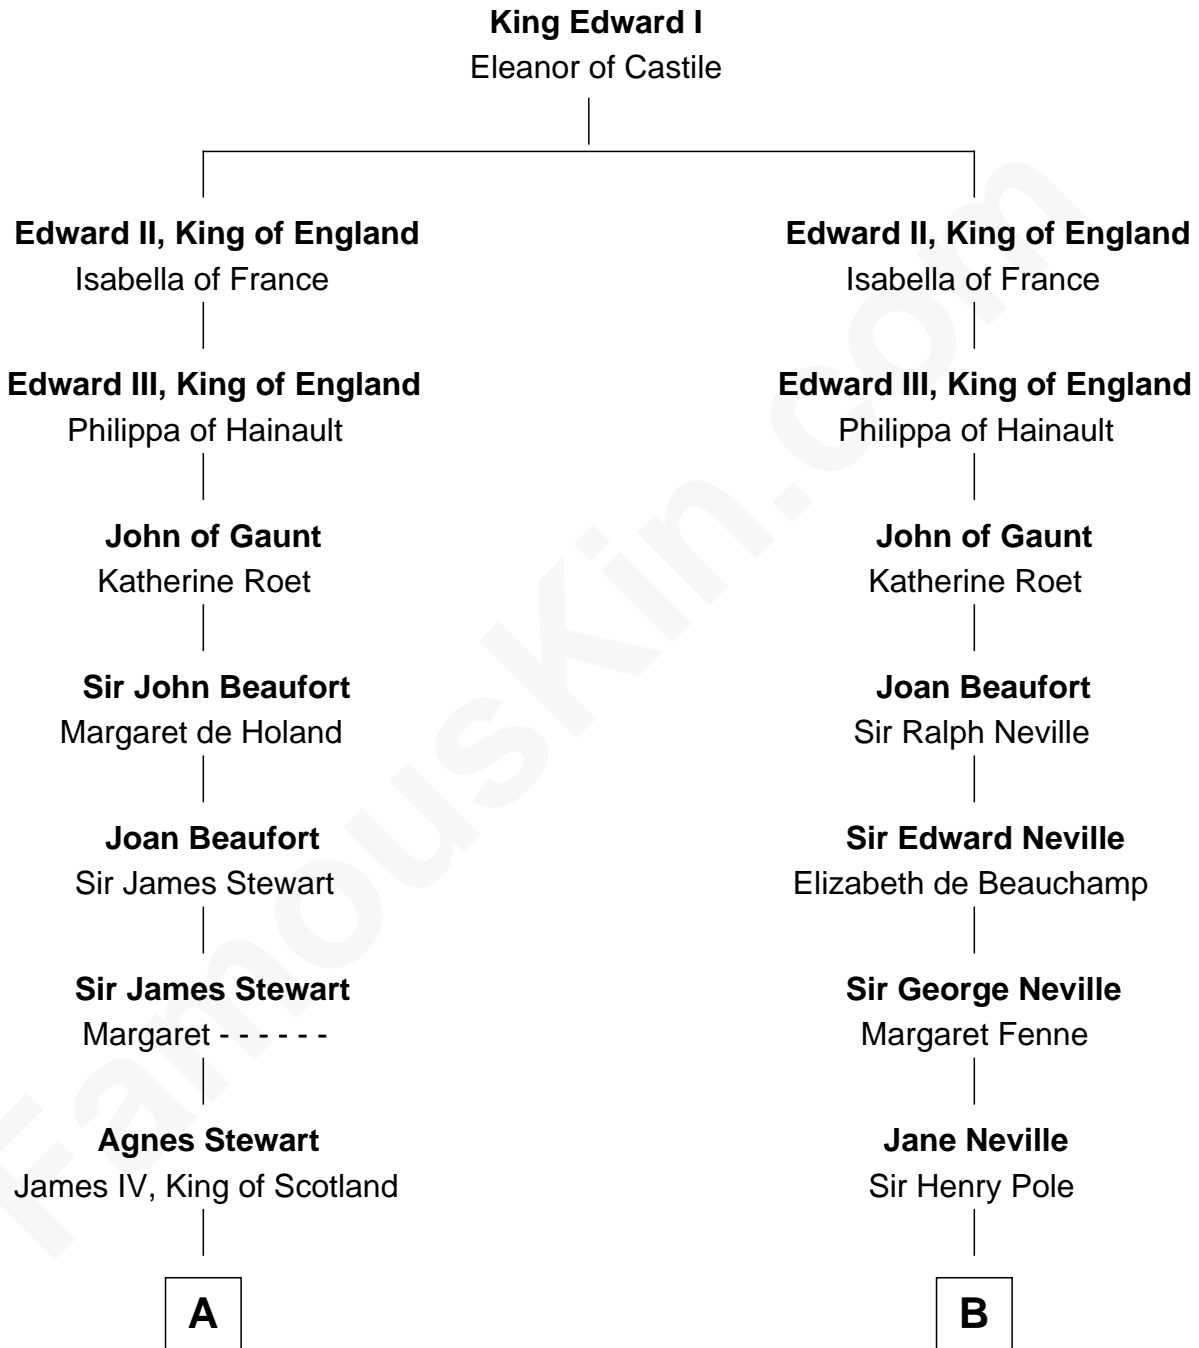

# FamousKin.com Relationship Chart of

**Howard Dean**

*79th Governor of Vermont*

20th cousin 1 time removed of

**Princess Diana**

*Princess of Wales*

**C**

**James William Maitland**

Agnes Jane O'Reilly

**Thomas A. Maitland**

Helen Abby Van Voorhis

**James William Maitland**

Sylvia Wigglesworth

**Andrea Belden Maitland**

Howard Brush Dean

**Howard Dean**

**Princess Diana**

*Princess of Wales*