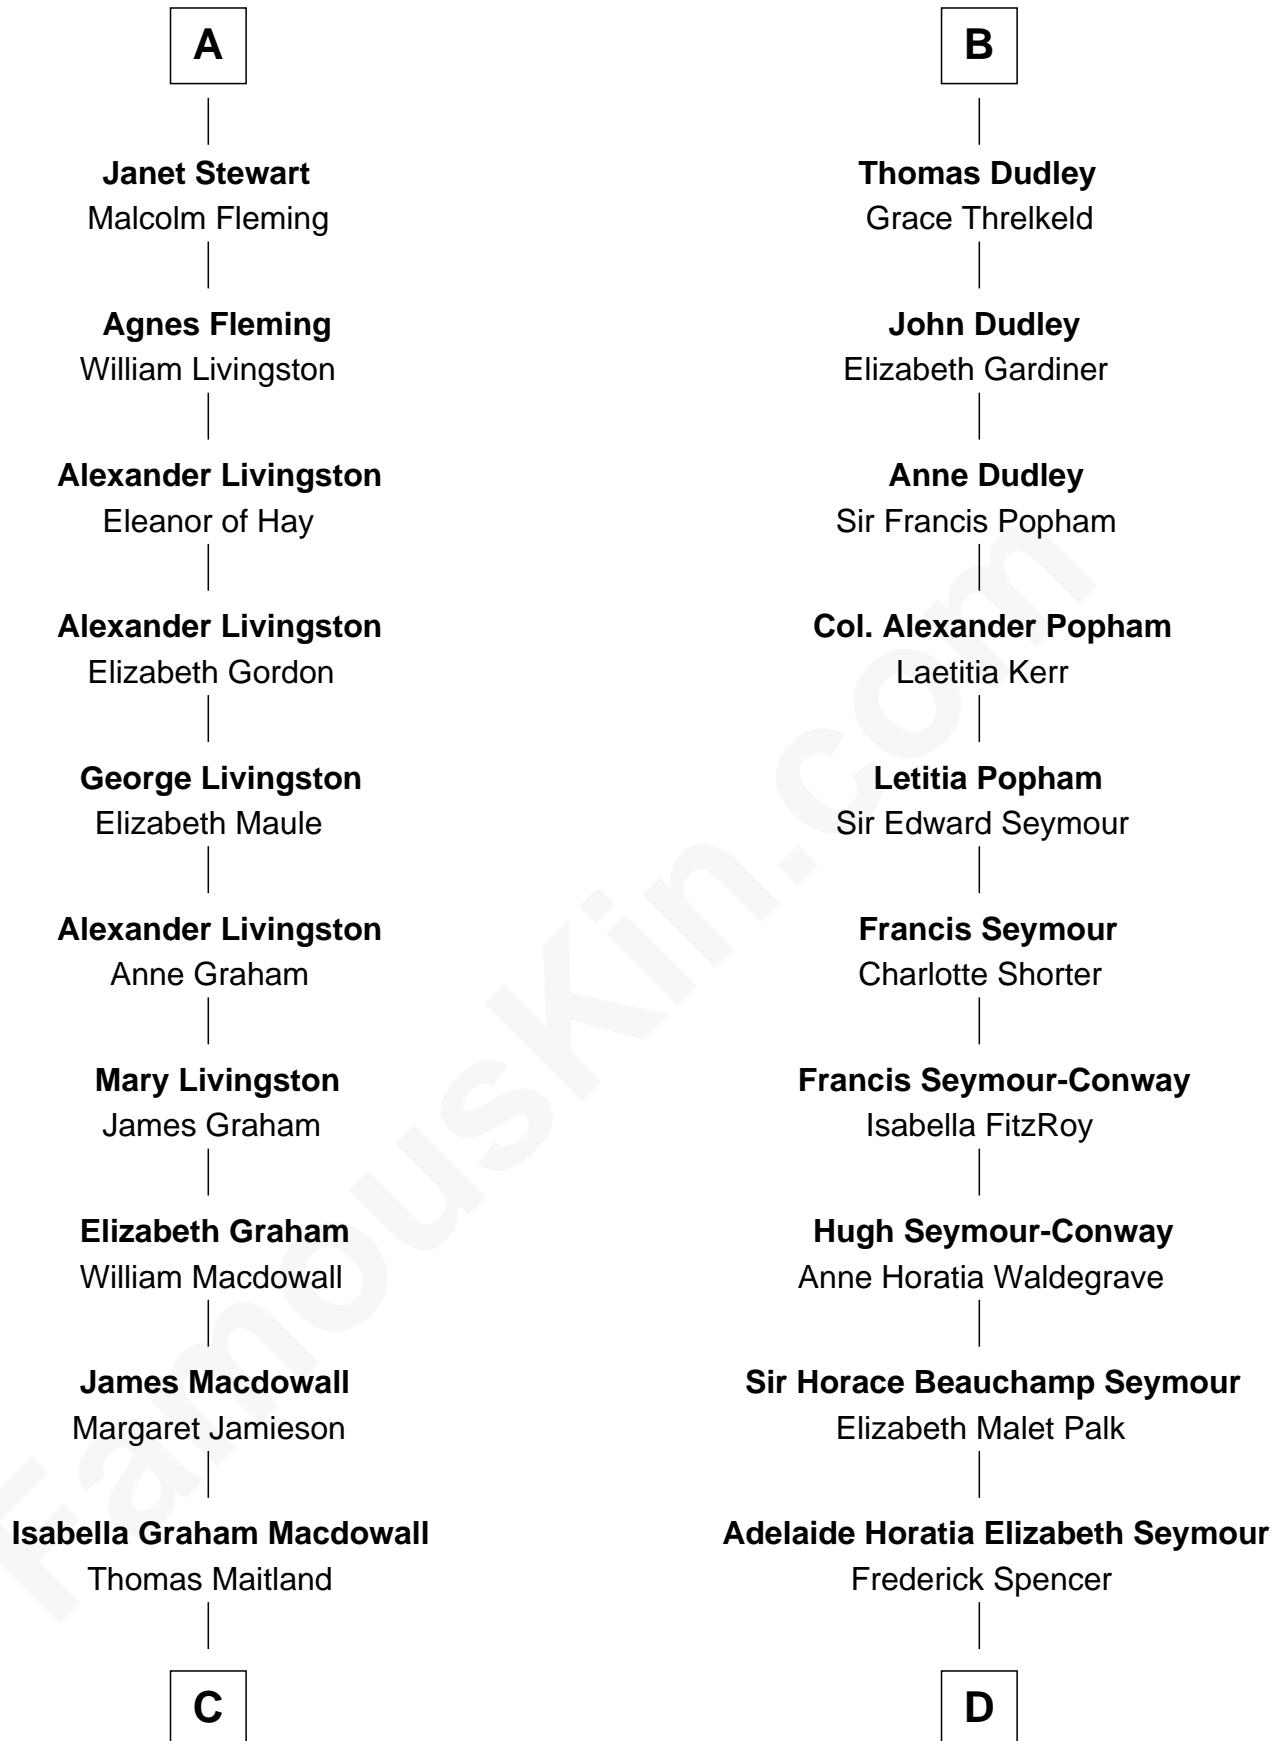

FamousKin.com Relationship Chart of

Howard Dean

79th Governor of Vermont

20th cousin 1 time removed of

Princess Diana

Princess of Wales

Sir Patrick de Chaworth

Isabella de Beauchamp

C

James William Maitland

Agnes Jane O'Reilly

Thomas A. Maitland

Helen Abby Van Voorhis

James William Maitland

Sylvia Wigglesworth

Andrea Belden Maitland

Howard Brush Dean

Howard Dean

79th Governor of Vermont

D

Charles Robert Spencer

Margaret Baring

Albert Edward John Spencer

Cynthia Elinor Beatrix Hamilton