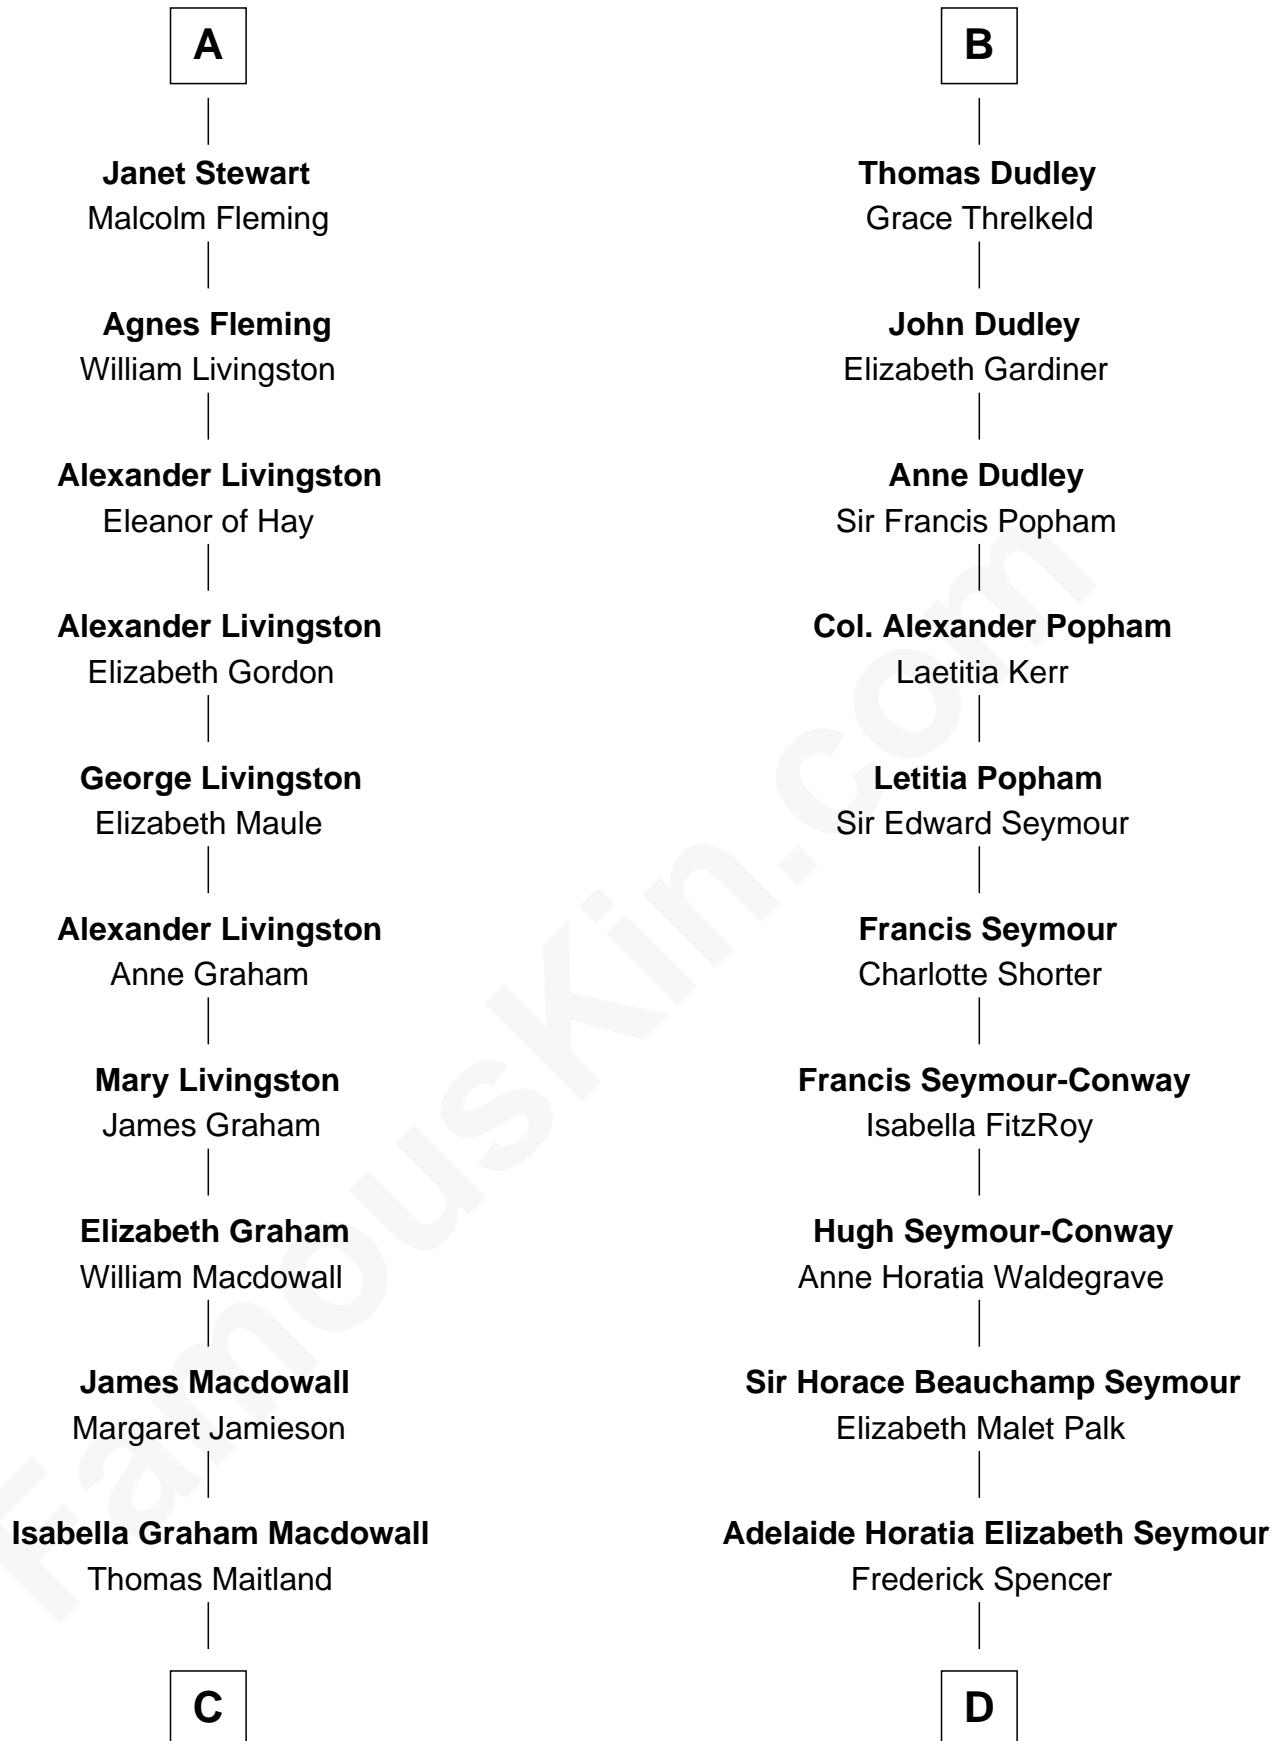

FamousKin.com Relationship Chart of

Howard Dean

79th Governor of Vermont

20th cousin 1 time removed of

Princess Diana

Princess of Wales

C

James William Maitland

Agnes Jane O'Reilly

Thomas A. Maitland

Helen Abby Van Voorhis

James William Maitland

Sylvia Wigglesworth

Andrea Belden Maitland

Howard Brush Dean

Howard Dean