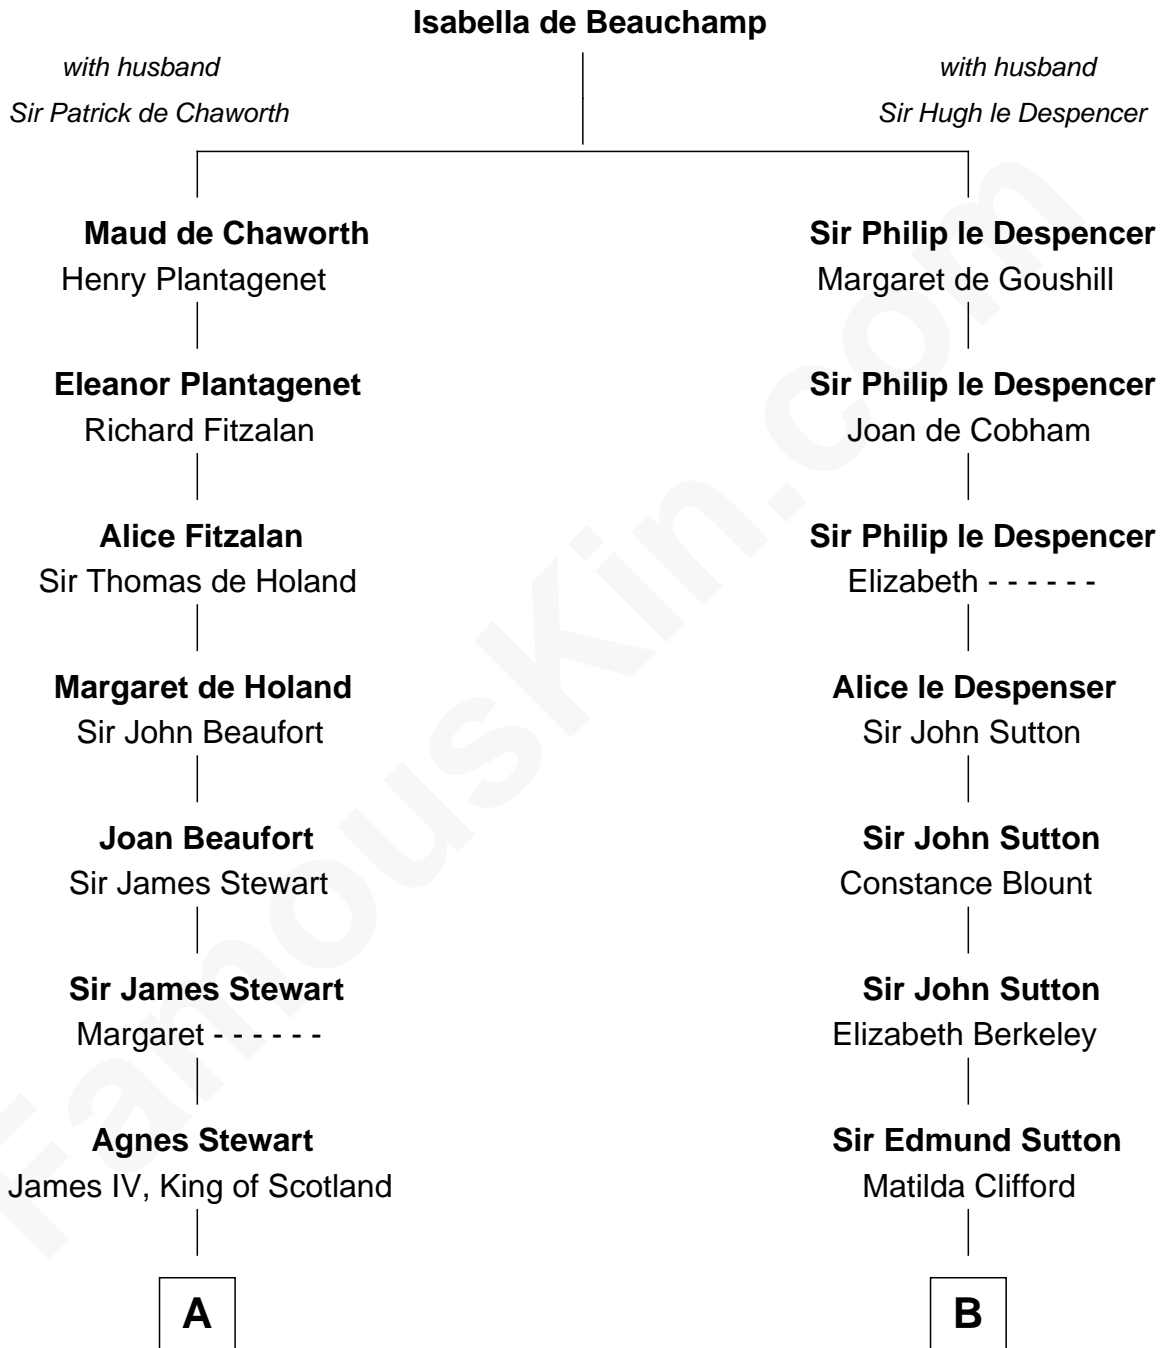

FamousKin.com Relationship Chart of

Howard Dean

79th Governor of Vermont

20th cousin 1 time removed of

Princess Diana

Princess of Wales

C

James William Maitland

Agnes Jane O'Reilly

Thomas A. Maitland

Helen Abby Van Voorhis

James William Maitland

Sylvia Wigglesworth

Andrea Belden Maitland

Howard Brush Dean

Howard Dean

79th Governor of Vermont

D

Charles Robert Spencer

Margaret Baring

Albert Edward John Spencer

Cynthia Elinor Beatrix Hamilton

Edward John Spencer

Frances Ruth Burke Roche