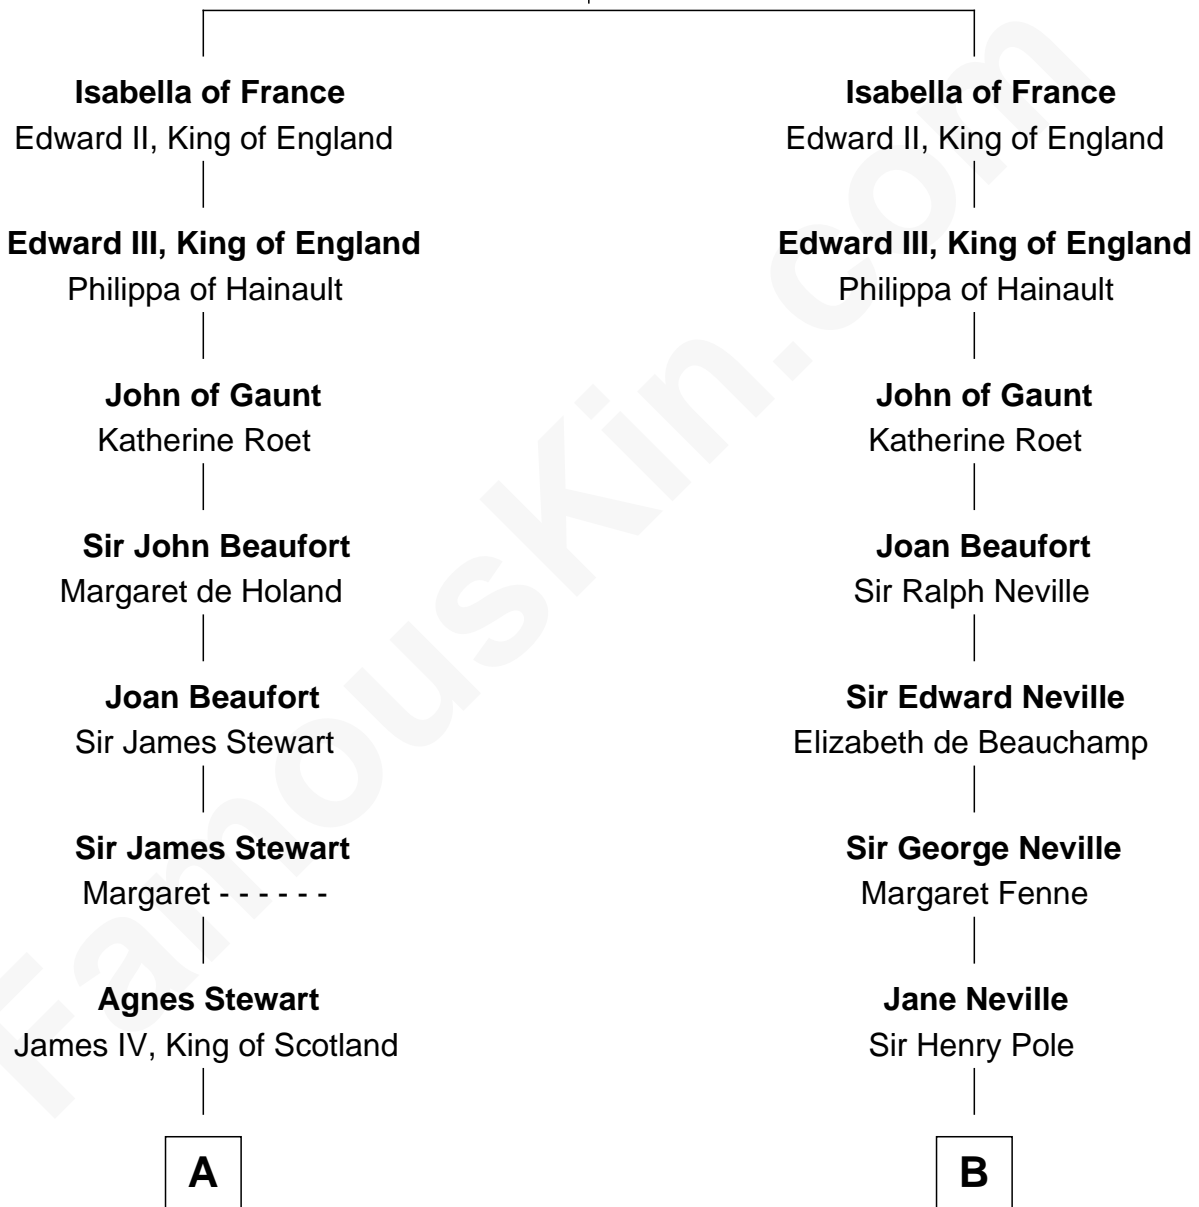

FamousKin.com Relationship Chart of

Howard Dean

79th Governor of Vermont

20th cousin 1 time removed of

Princess Diana

Princess of Wales

King Philip IV of France

Joan of Navarre

C

James William Maitland

Agnes Jane O'Reilly

Thomas A. Maitland

Helen Abby Van Voorhis

James William Maitland

Sylvia Wigglesworth

Andrea Belden Maitland

Howard Brush Dean

Howard Dean

79th Governor of Vermont

D

Charles Robert Spencer

Margaret Baring

Albert Edward John Spencer

Cynthia Elinor Beatrix Hamilton