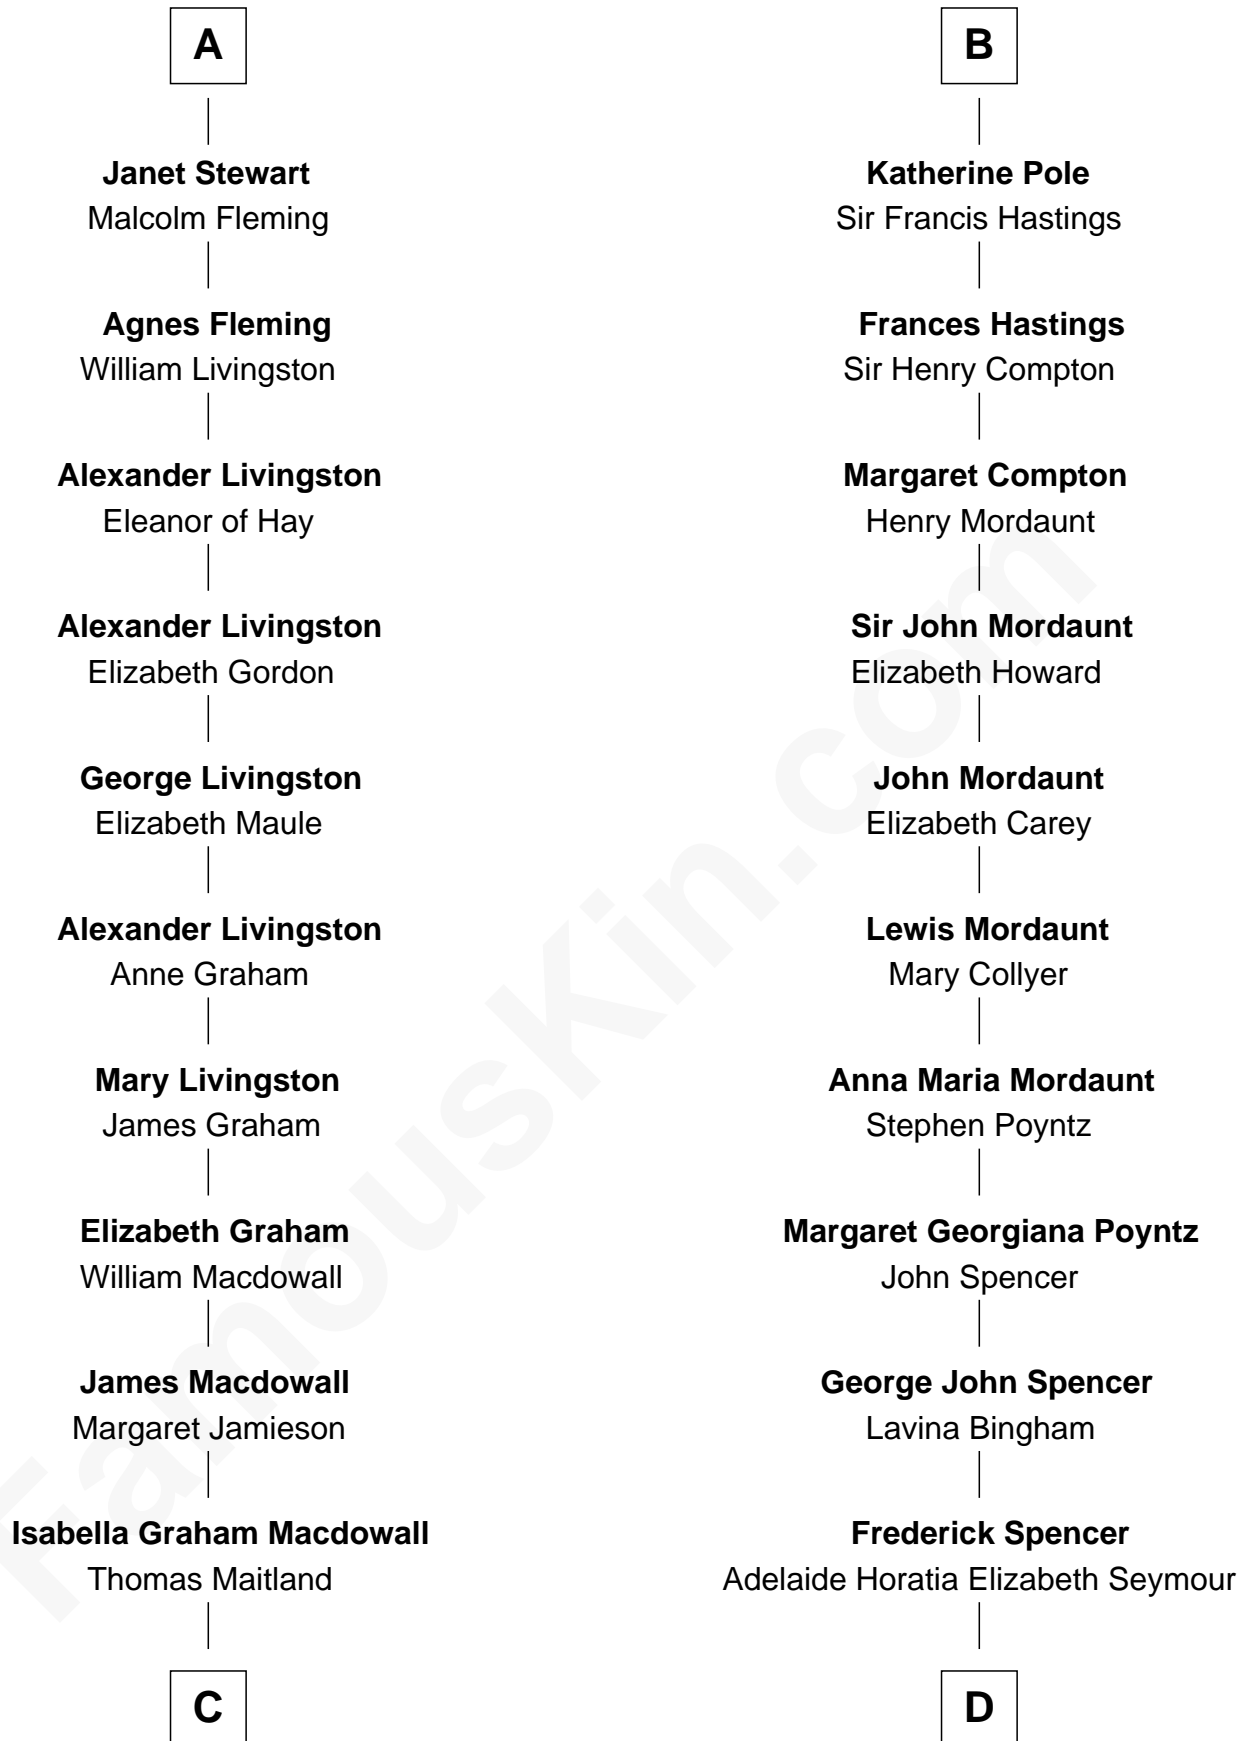

FamousKin.com Relationship Chart of

Howard Dean

79th Governor of Vermont

20th cousin 1 time removed of

Princess Diana

Princess of Wales

King Philip IV of France

Joan of Navarre