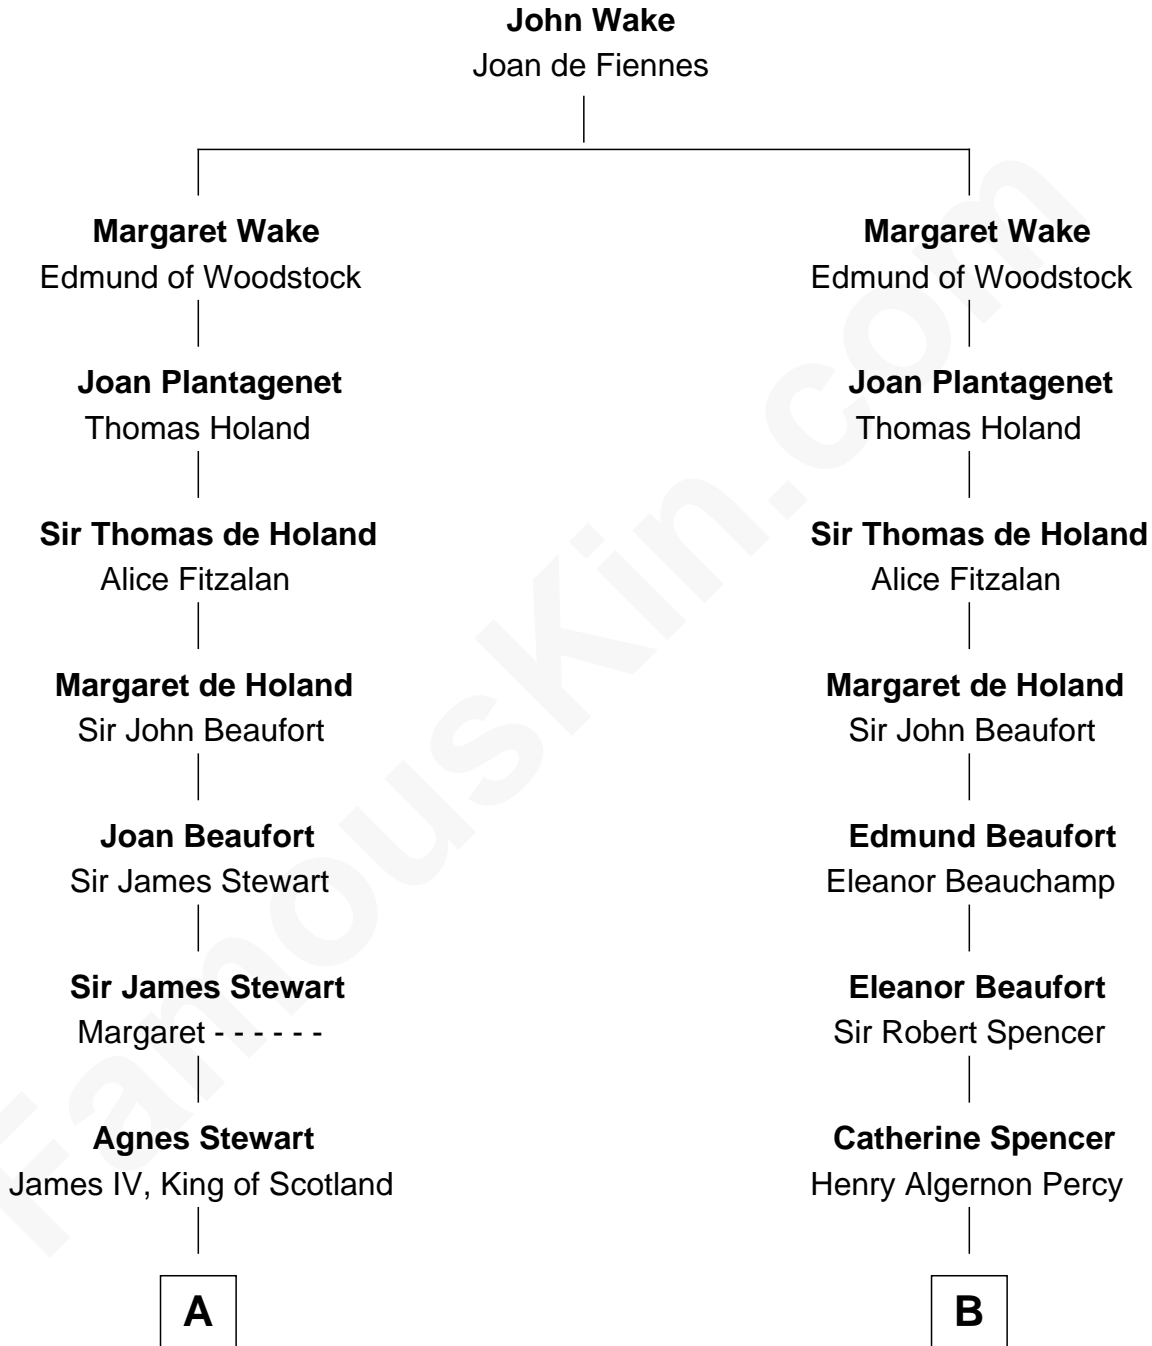

# FamousKin.com Relationship Chart of

**Howard Dean**

*79th Governor of Vermont*

21st cousin of

**Princess Diana**

*Princess of Wales*

**C**

**James William Maitland**

Agnes Jane O'Reilly

**Thomas A. Maitland**

Helen Abby Van Voorhis

**James William Maitland**

Sylvia Wigglesworth

**Andrea Belden Maitland**

Howard Brush Dean

**Howard Dean**

**Edward John Spencer**

Frances Ruth Burke Roche

**Princess Diana**

*Princess of Wales*