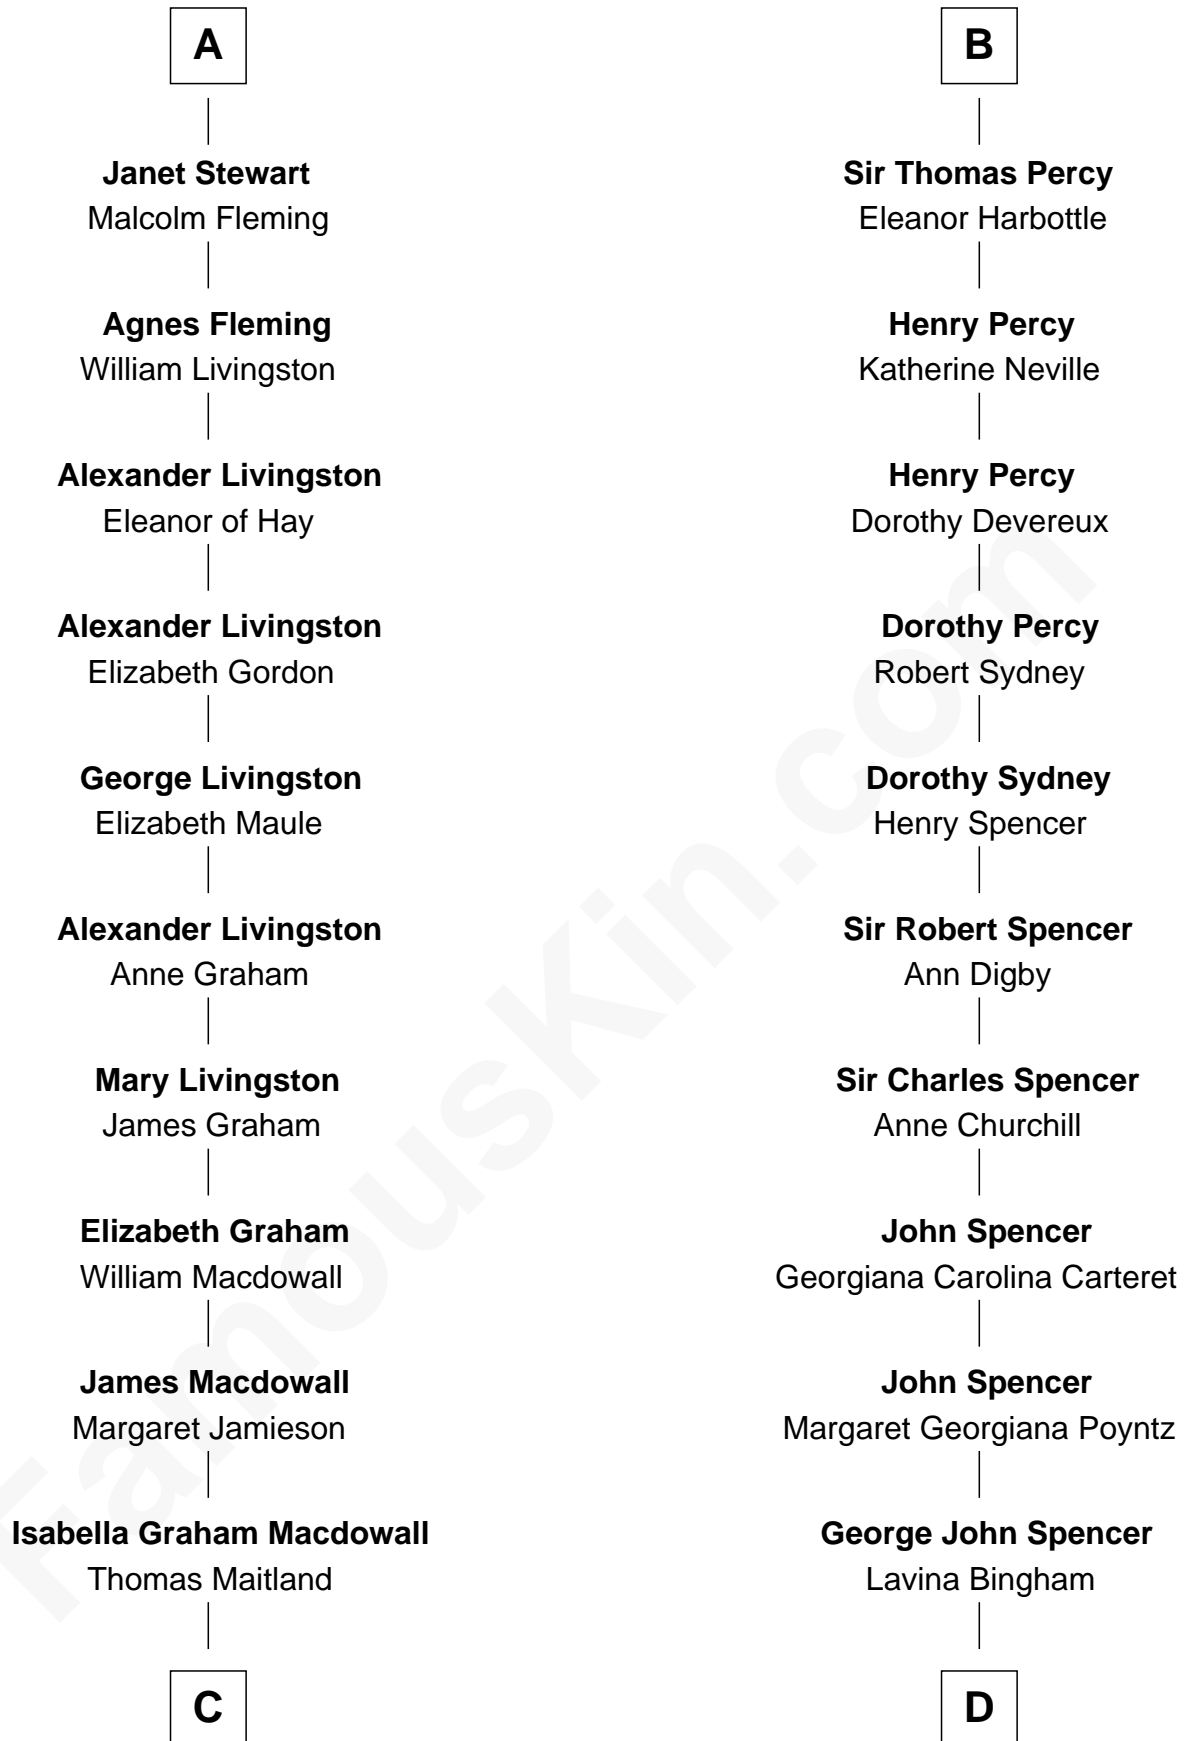

# FamousKin.com Relationship Chart of

**Howard Dean**

*79th Governor of Vermont*

21st cousin of

**Princess Diana**

*Princess of Wales*

**C**

**James William Maitland**

Agnes Jane O'Reilly

**Thomas A. Maitland**

Helen Abby Van Voorhis

**James William Maitland**

Sylvia Wigglesworth

**Andrea Belden Maitland**

Howard Brush Dean

**Howard Dean**

**Edward John Spencer**

Frances Ruth Burke Roche

**Princess Diana**

*Princess of Wales*