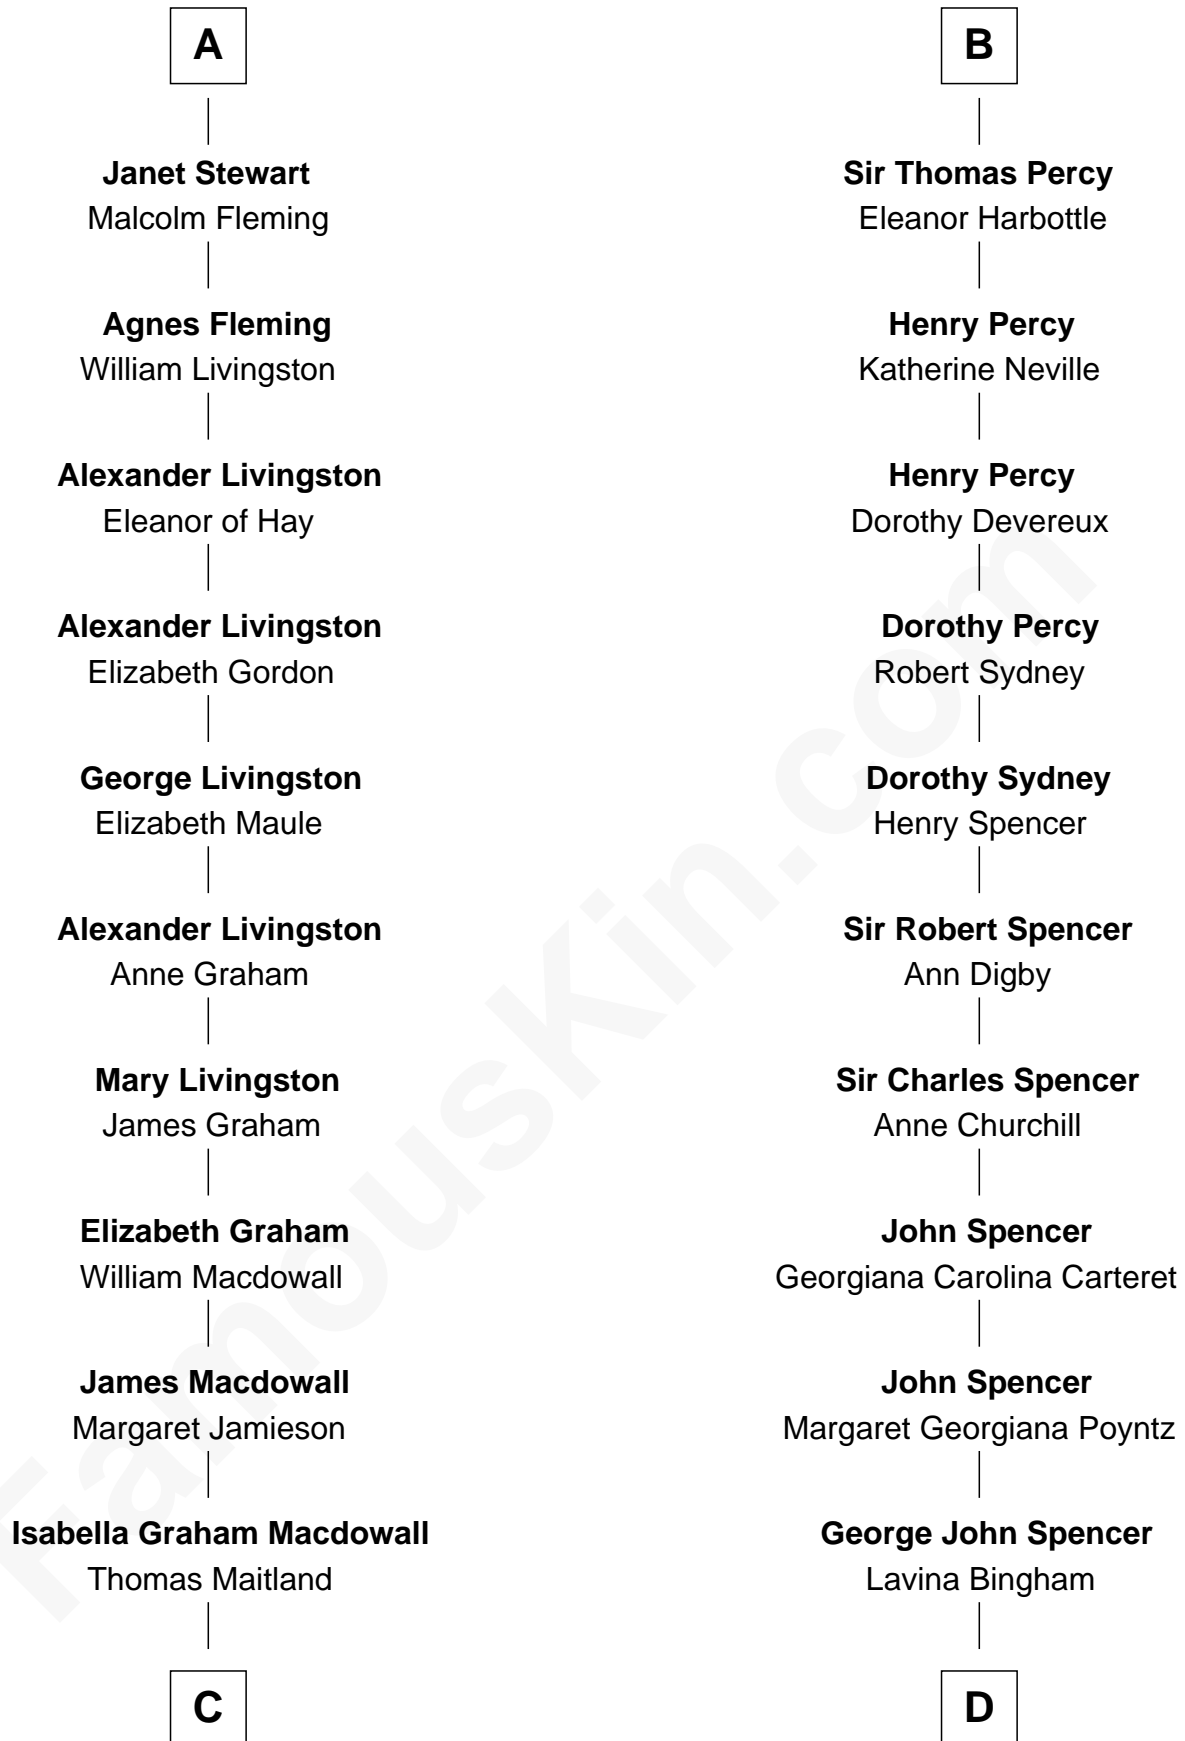

FamousKin.com Relationship Chart of

Howard Dean

79th Governor of Vermont

21st cousin of

Princess Diana

Princess of Wales

Richard Fitzalan

Alice de Saluzzo

C

James William Maitland

Agnes Jane O'Reilly

Thomas A. Maitland

Helen Abby Van Voorhis

James William Maitland

Sylvia Wigglesworth

Andrea Belden Maitland

Howard Brush Dean

Howard Dean

79th Governor of Vermont

D

Frederick Spencer

Adelaide Horatia Elizabeth Seymour

Charles Robert Spencer

Margaret Baring