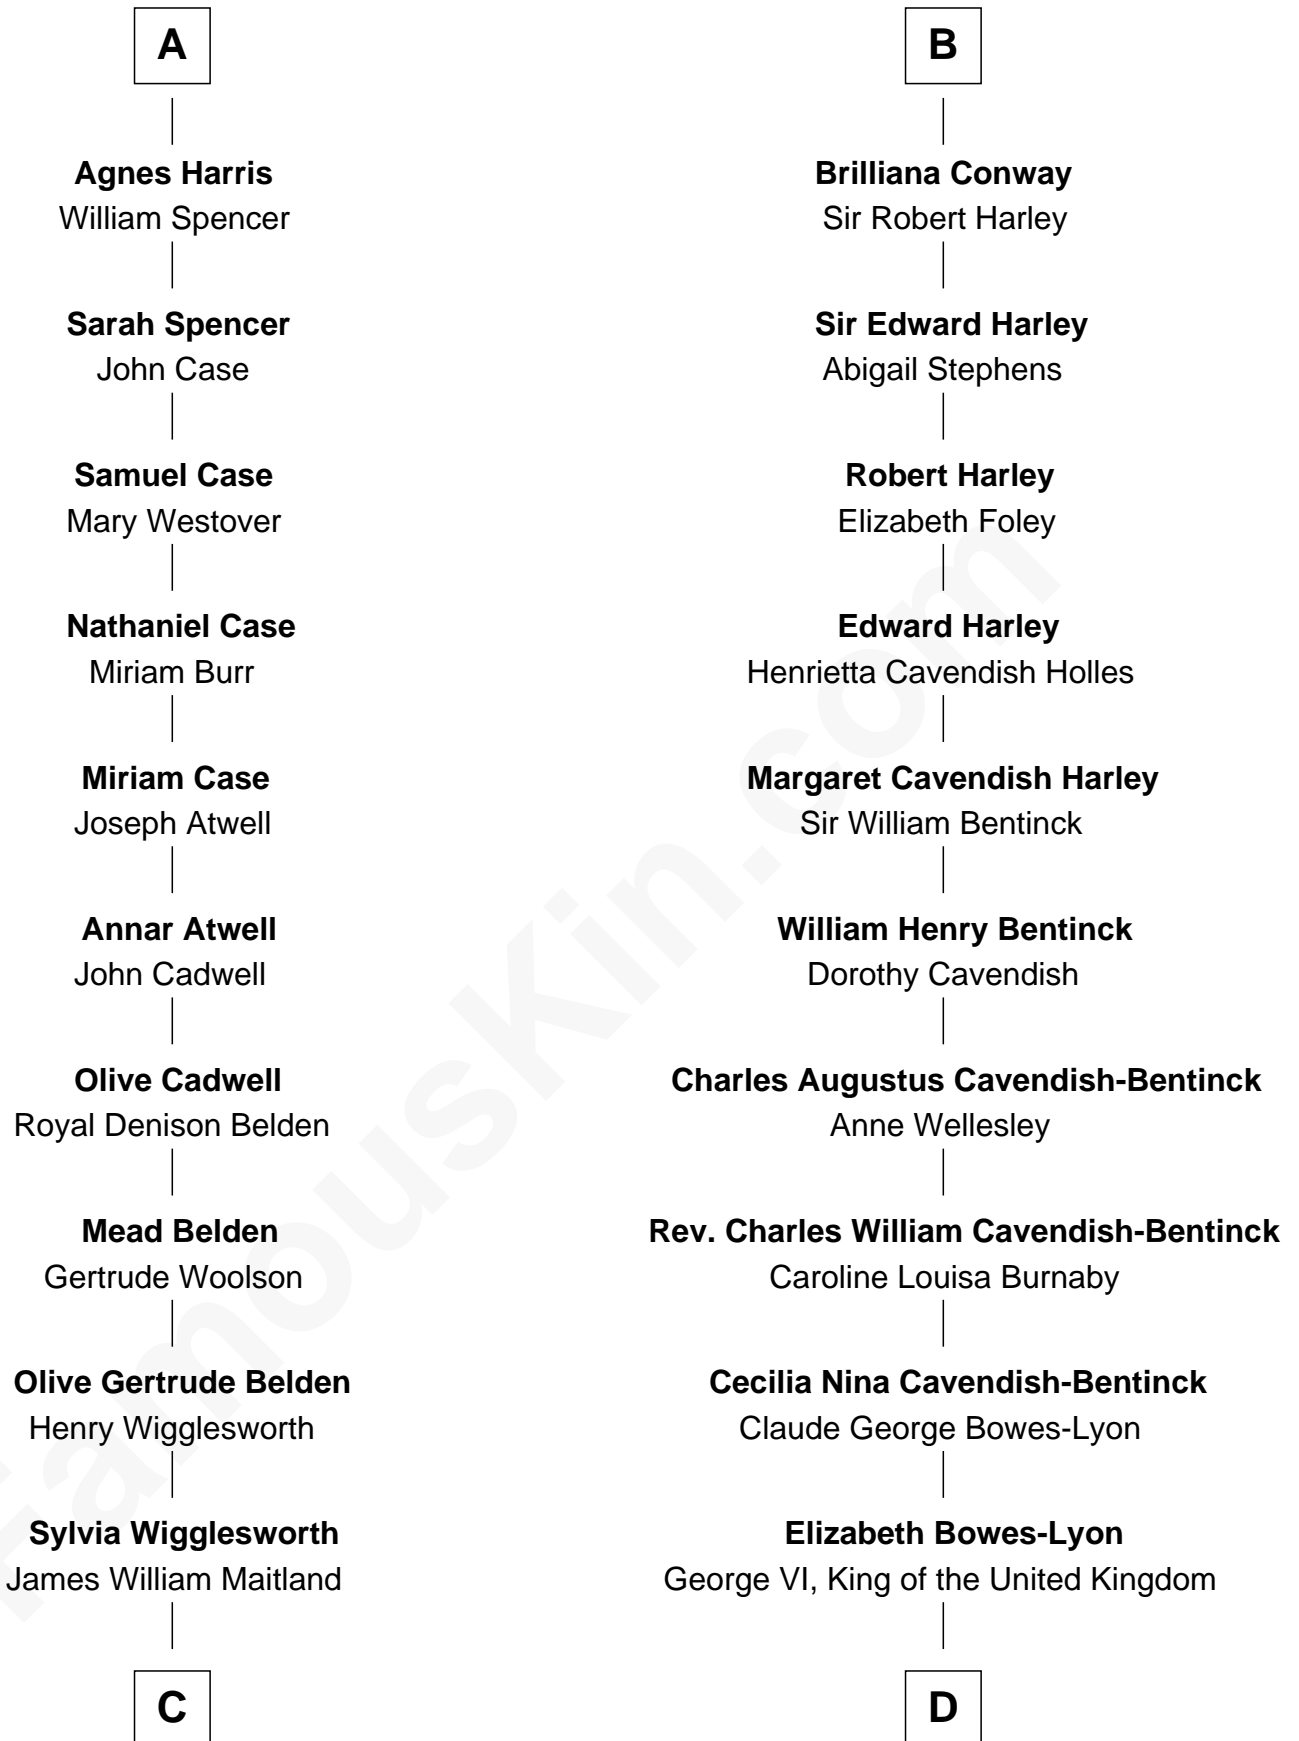

FamousKin.com Relationship Chart of

Howard Dean

79th Governor of Vermont

18th cousin of

King Charles III

King of the United Kingdom

FamousKin.com