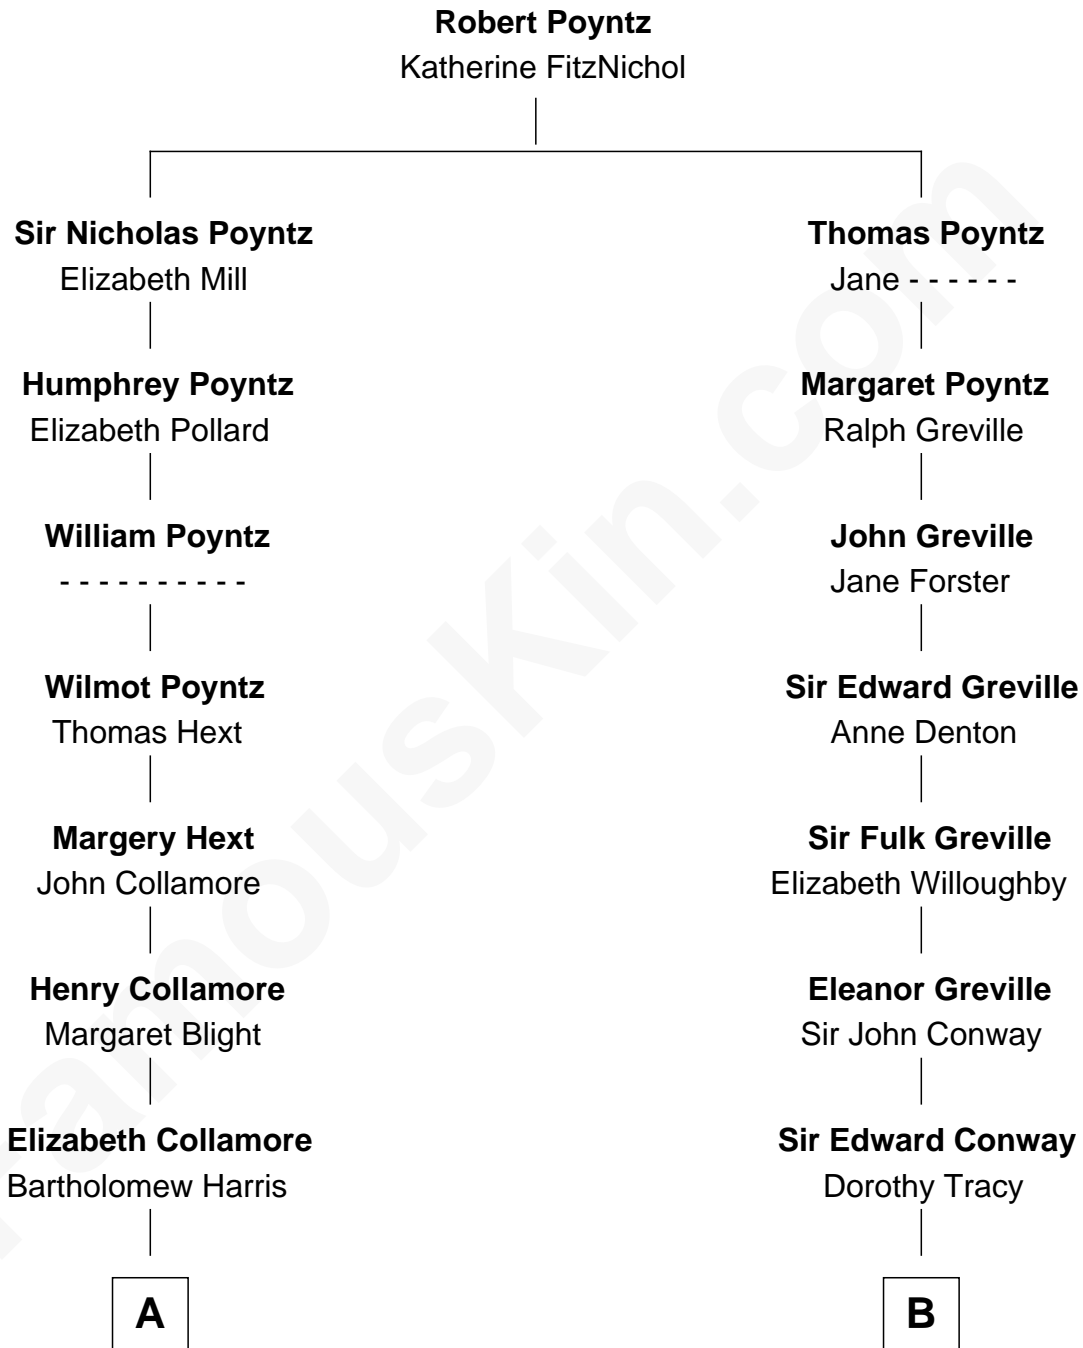

FamousKin.com Relationship Chart of

Howard Dean

79th Governor of Vermont

18th cousin of

King Charles III

King of the United Kingdom

FamousKin.com