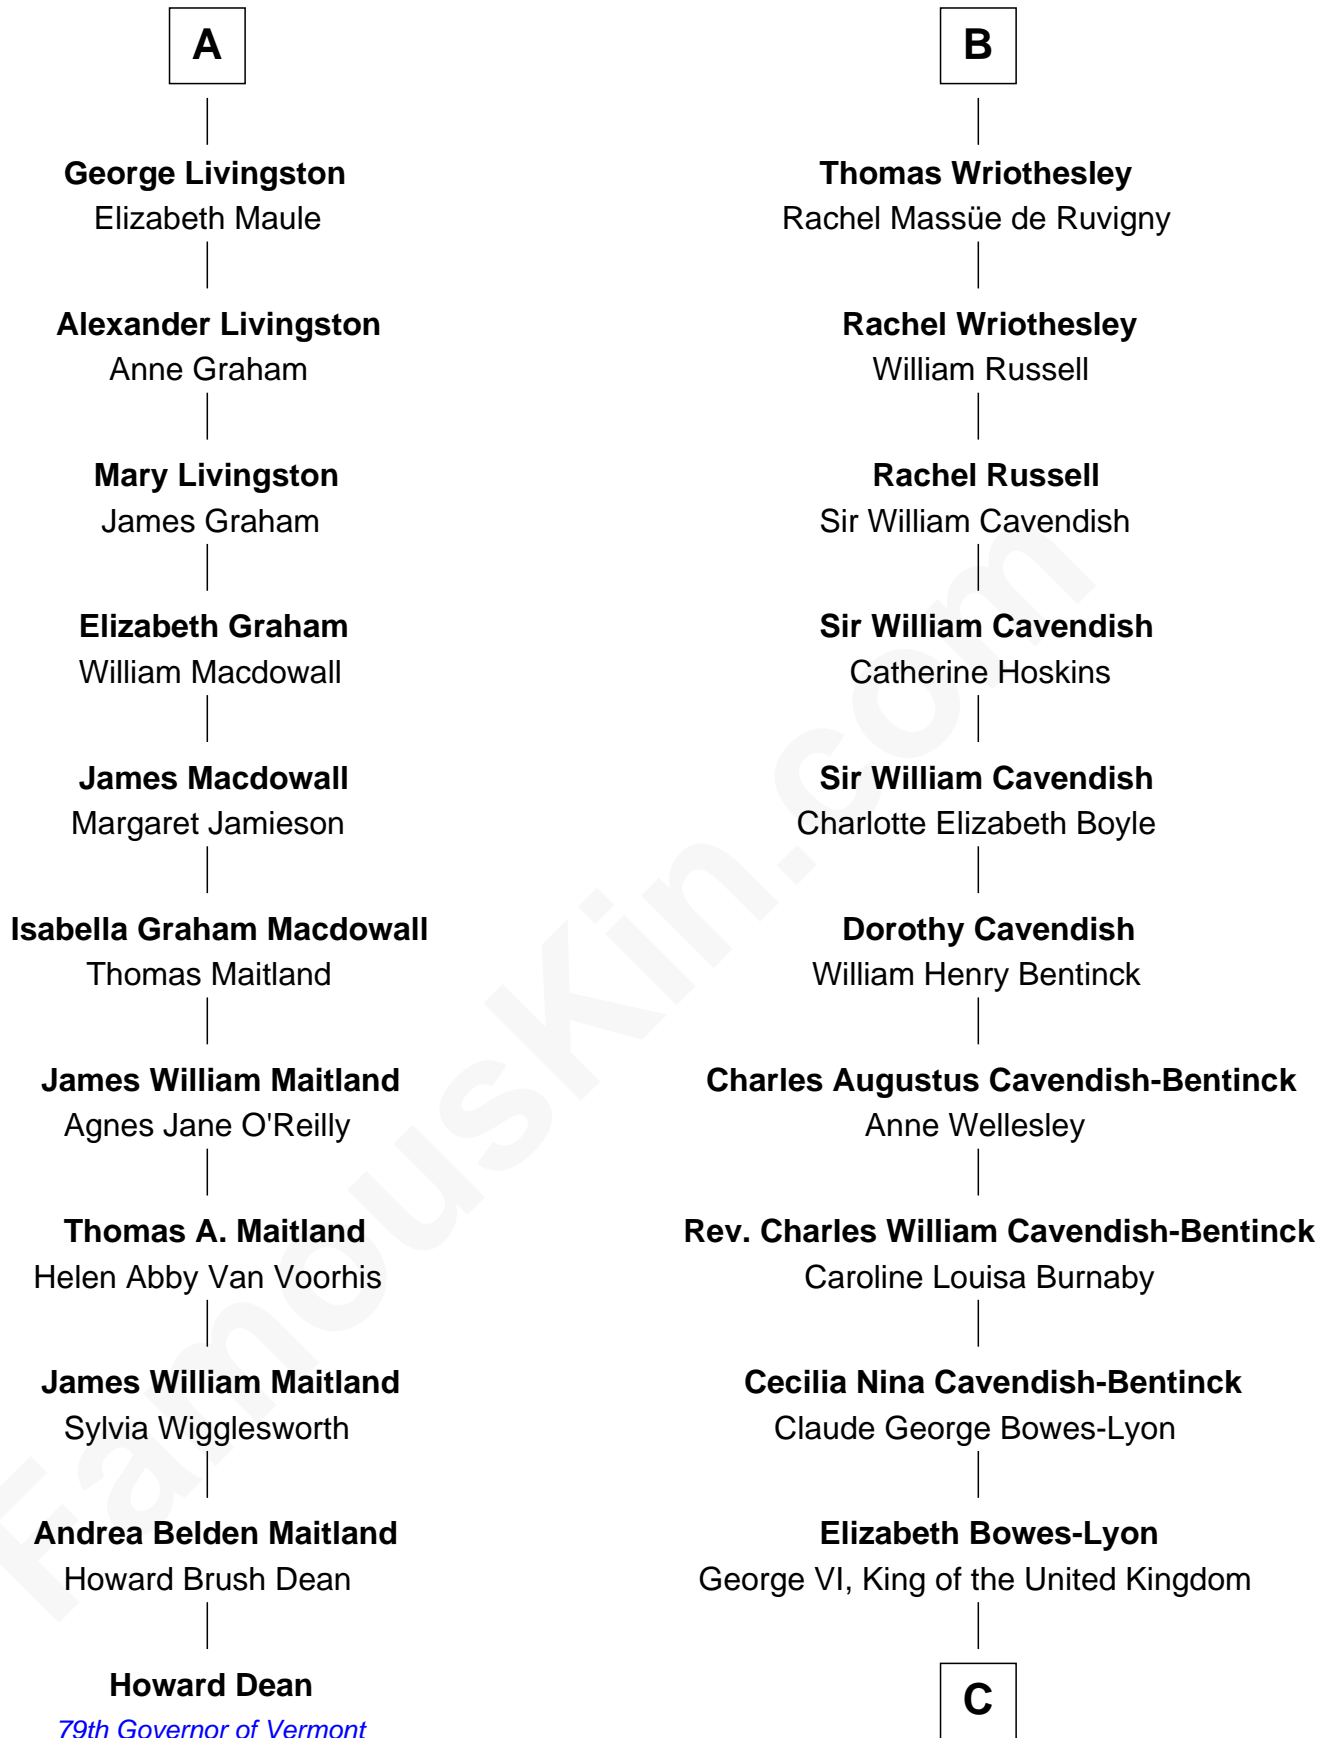

# FamousKin.com Relationship Chart of

**Howard Dean**

*79th Governor of Vermont*

17th cousin 1 time removed of

**King Charles III**

*King of the United Kingdom*

**Sir John Beaufort**

Margaret de Holand