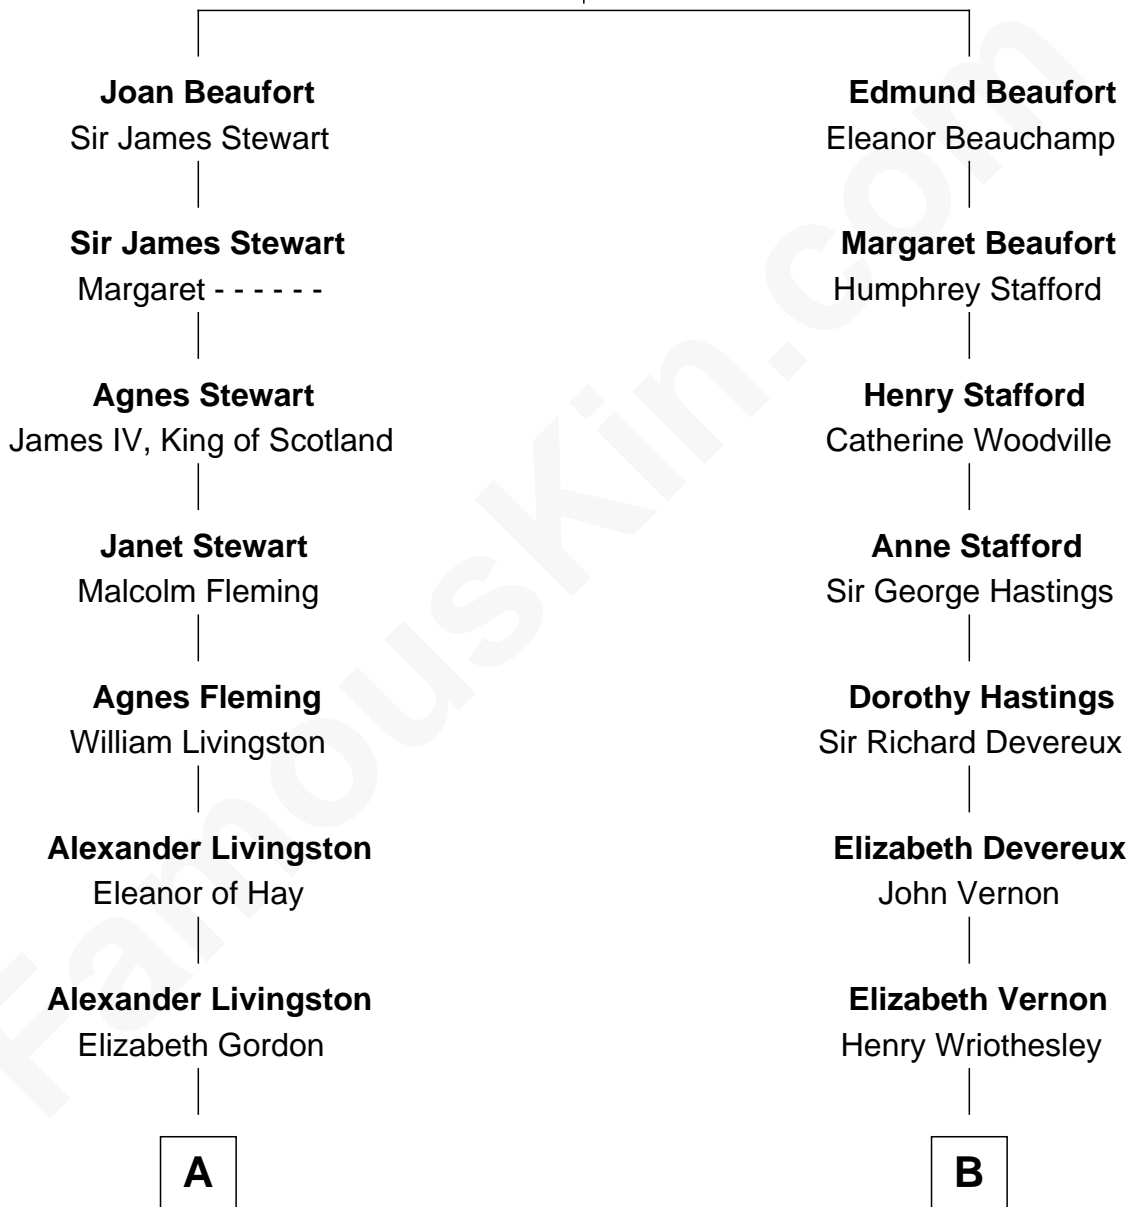

# FamousKin.com Relationship Chart of

**Howard Dean**

*79th Governor of Vermont*

17th cousin 1 time removed of

**King Charles III**

*King of the United Kingdom*

**Sir John Beaufort**

Margaret de Holand

FamousKin.com