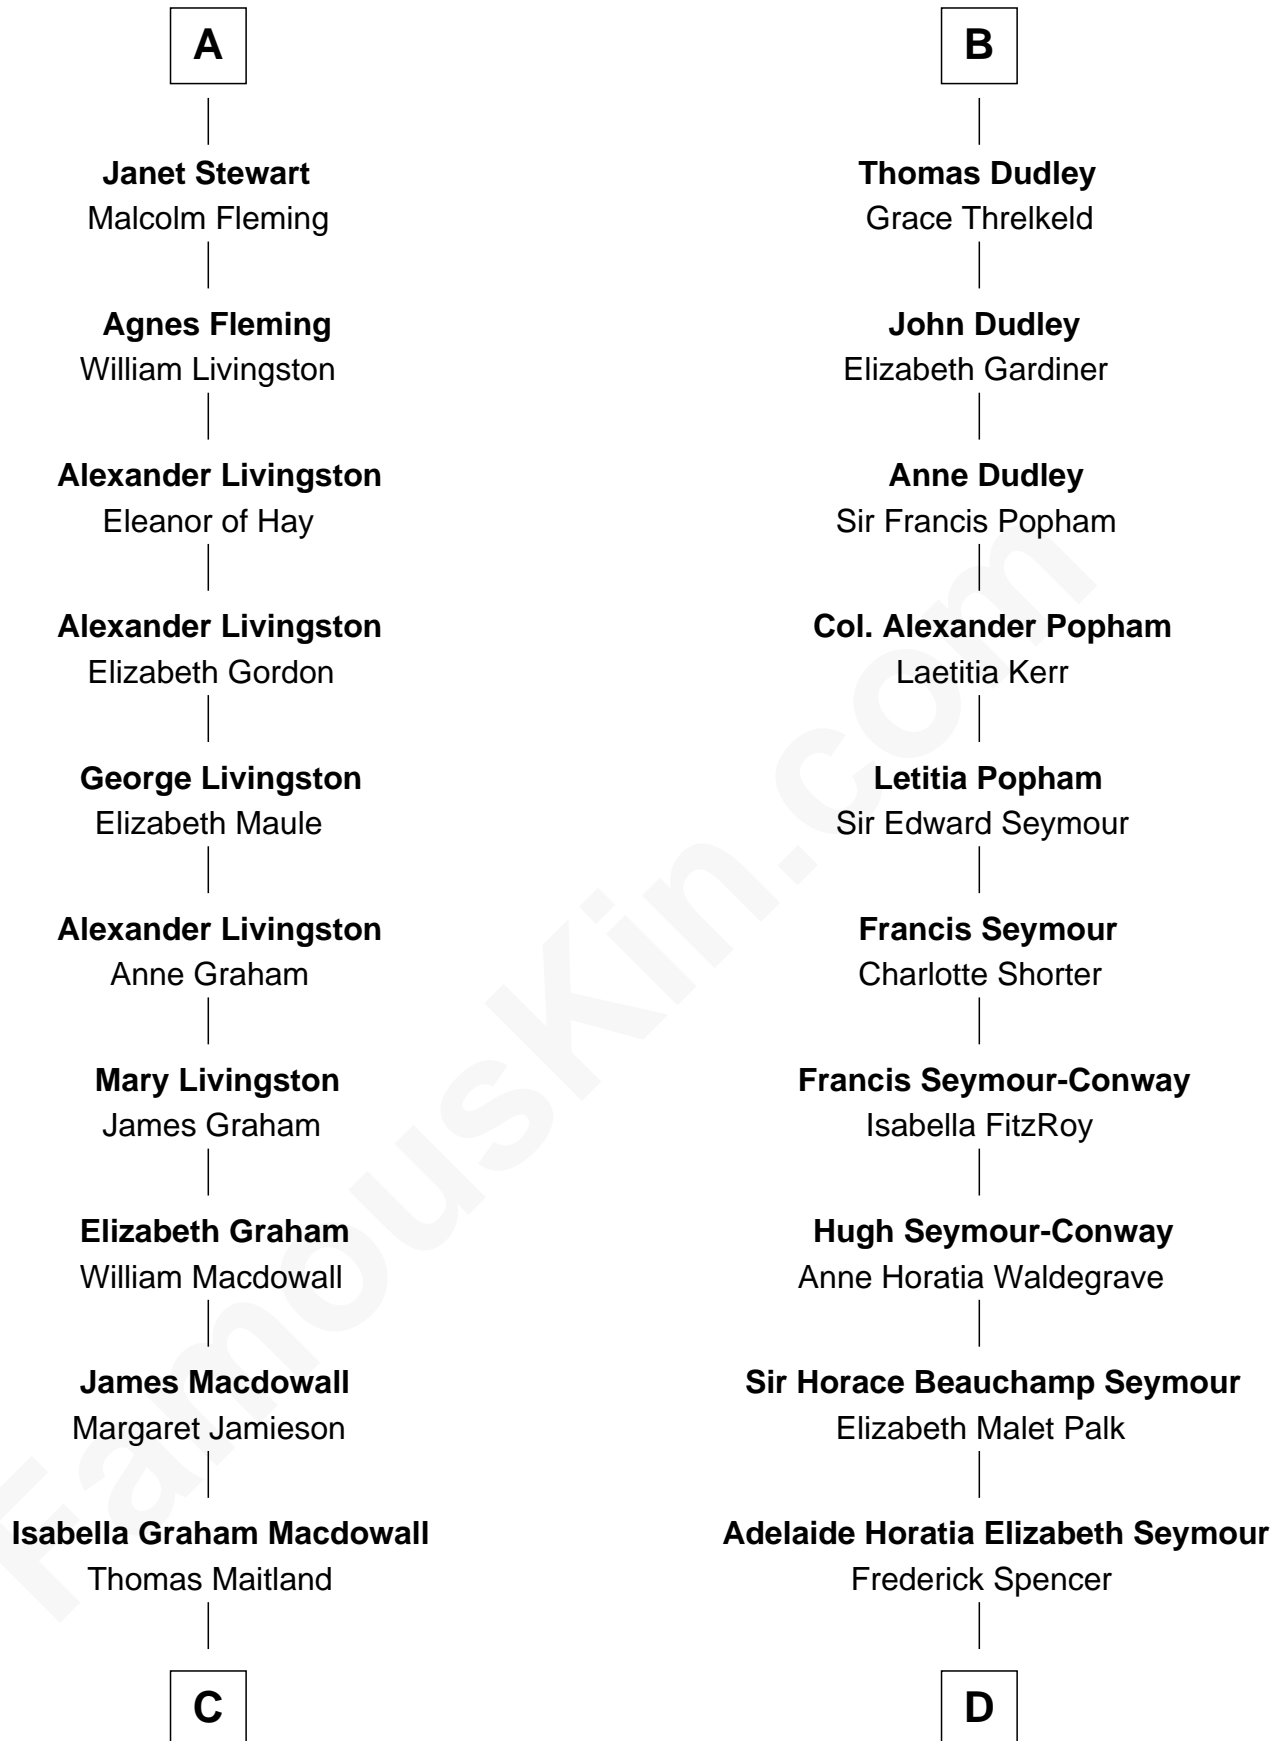

FamousKin.com Relationship Chart of

Howard Dean

79th Governor of Vermont

21st cousin of

Prince William

Prince of Wales

Edmund Plantagenet

Blanche of Artois

C

James William Maitland

Agnes Jane O'Reilly

Thomas A. Maitland

Helen Abby Van Voorhis

James William Maitland

Sylvia Wigglesworth

Andrea Belden Maitland

Howard Brush Dean

Howard Dean

79th Governor of Vermont

D

Charles Robert Spencer

Margaret Baring

Albert Edward John Spencer

Cynthia Elinor Beatrix Hamilton