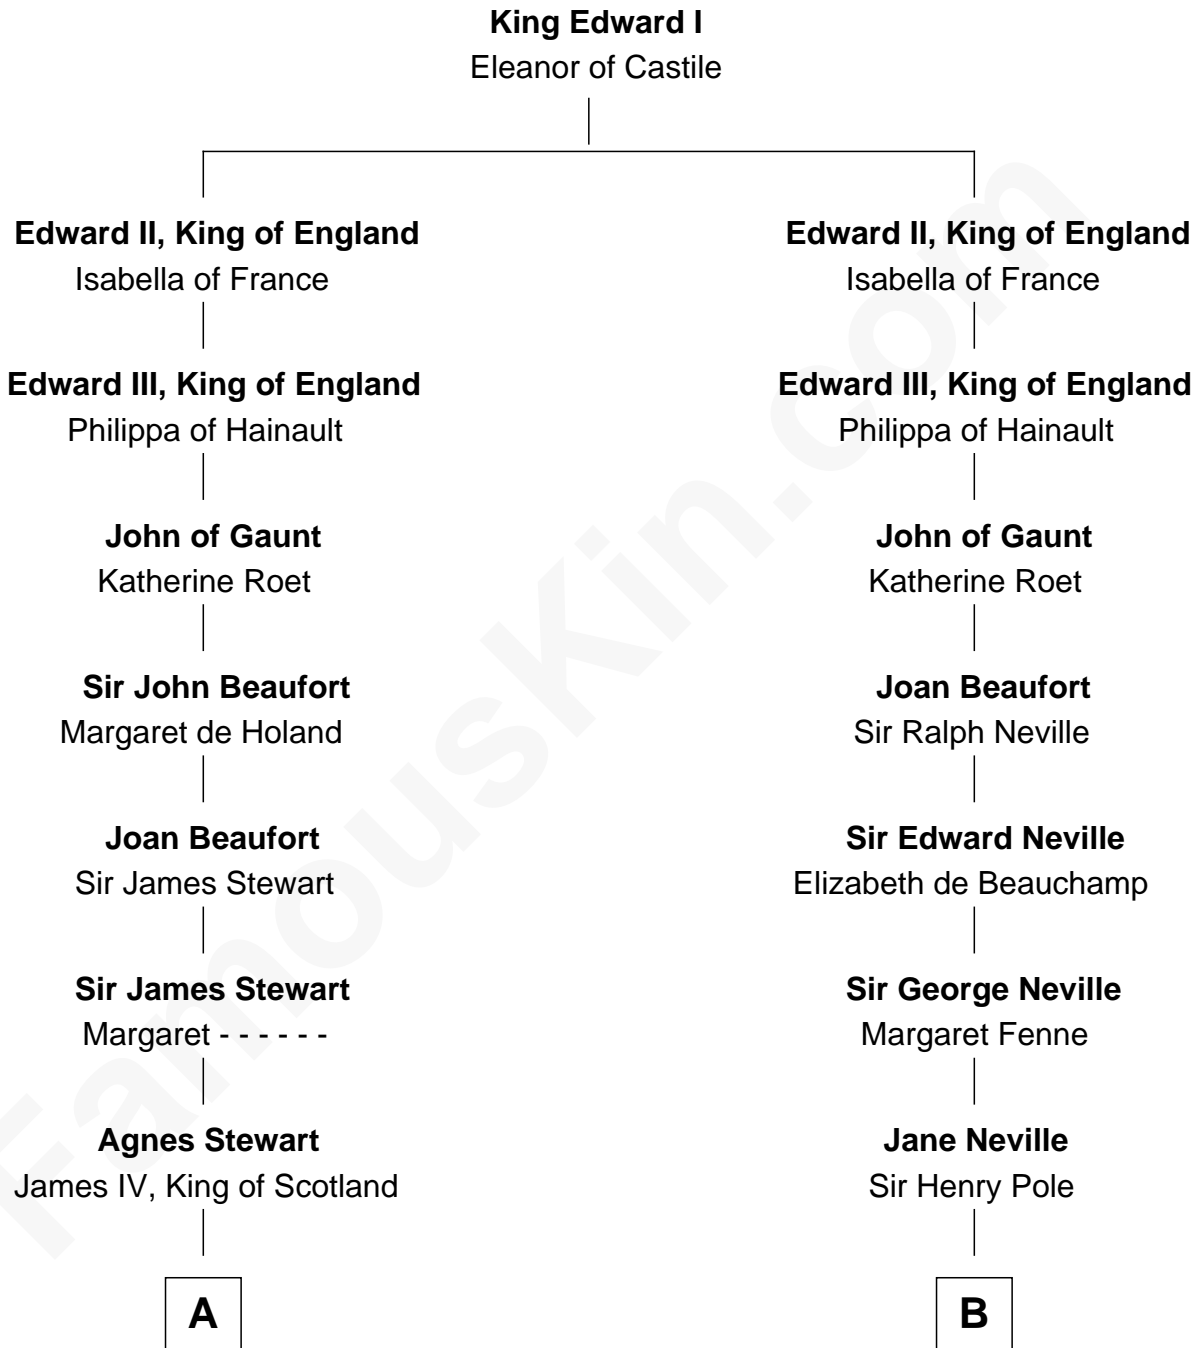

FamousKin.com Relationship Chart of

Howard Dean

79th Governor of Vermont

21st cousin of

Prince William

Prince of Wales

C

James William Maitland

Agnes Jane O'Reilly

Thomas A. Maitland

Helen Abby Van Voorhis

James William Maitland

Sylvia Wigglesworth

Andrea Belden Maitland

Howard Brush Dean

Howard Dean