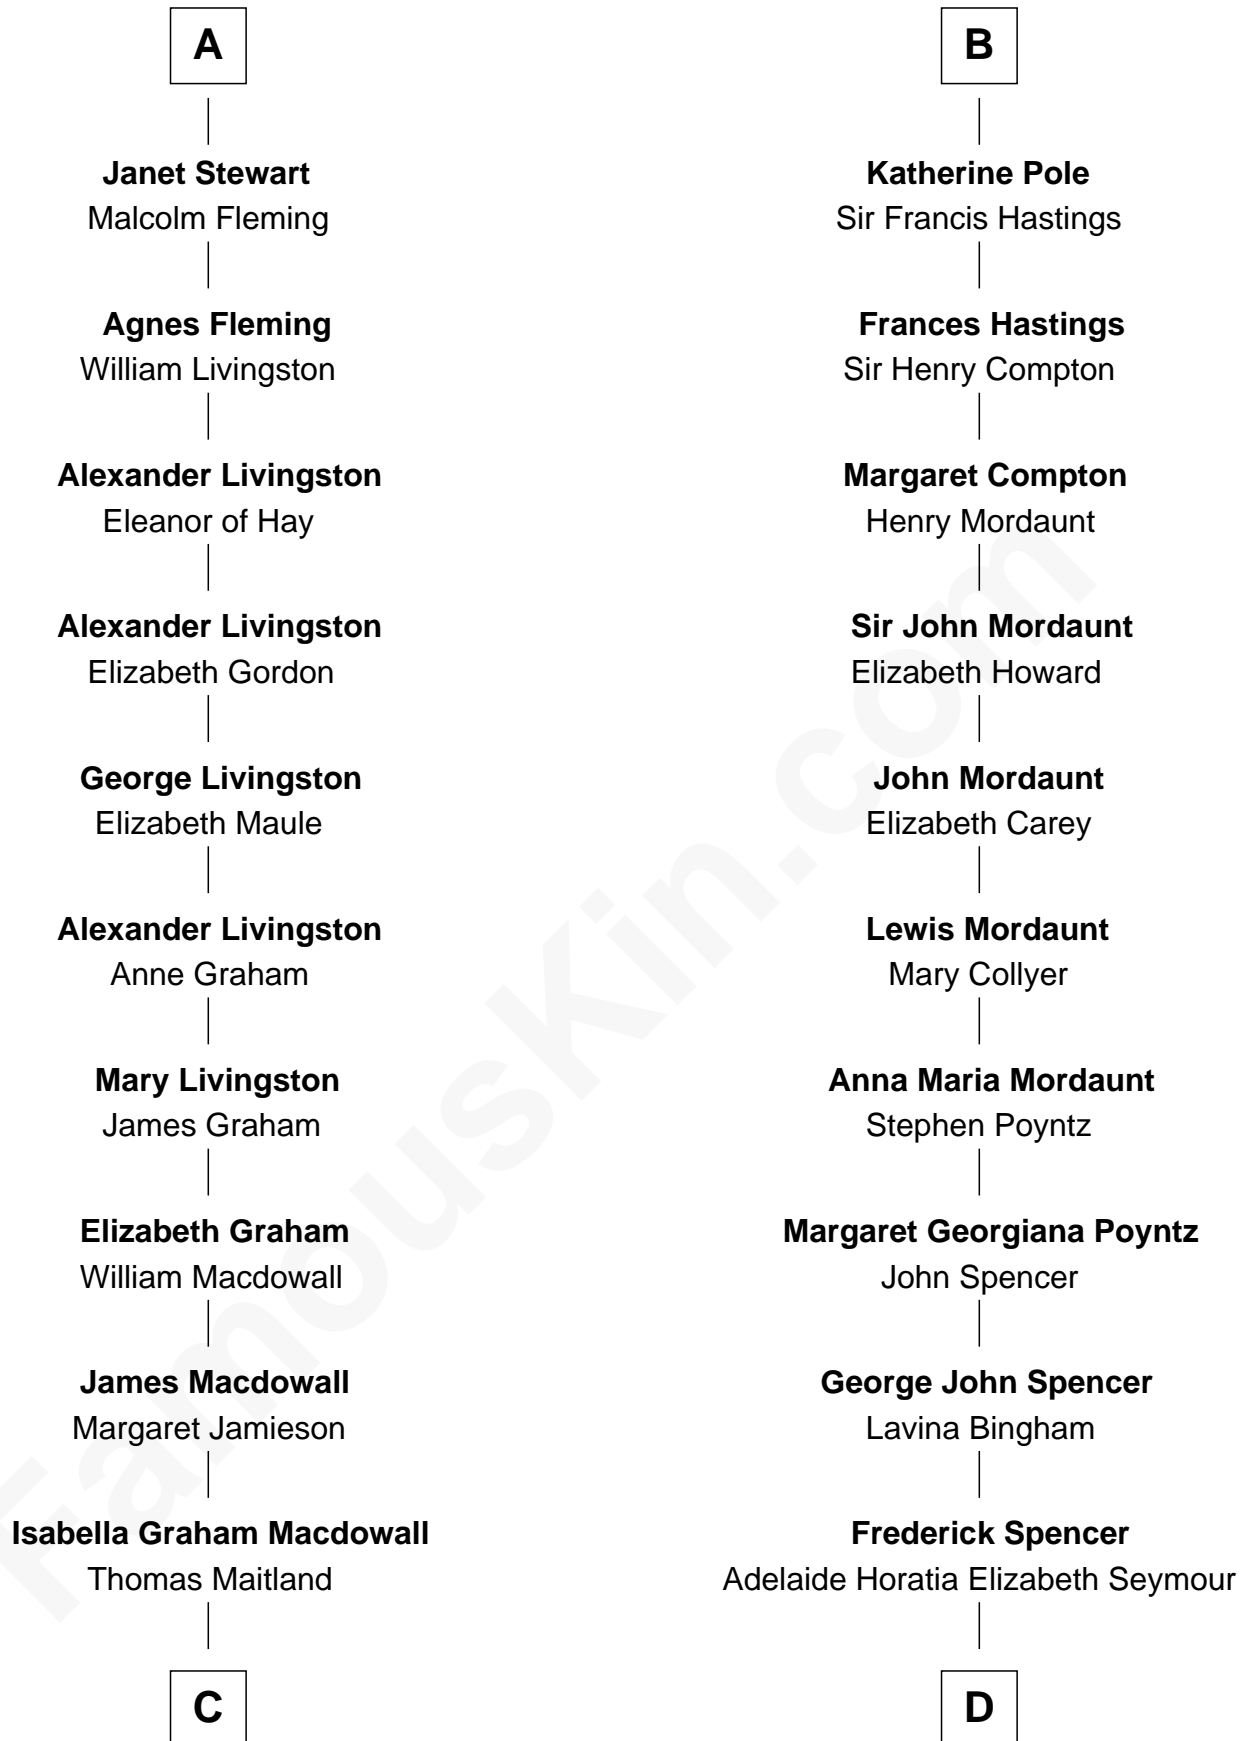

FamousKin.com Relationship Chart of

Howard Dean

79th Governor of Vermont

21st cousin of

Prince William

Prince of Wales

C

James William Maitland

Agnes Jane O'Reilly

Thomas A. Maitland

Helen Abby Van Voorhis

James William Maitland

Sylvia Wigglesworth

Andrea Belden Maitland

Howard Brush Dean

Howard Dean