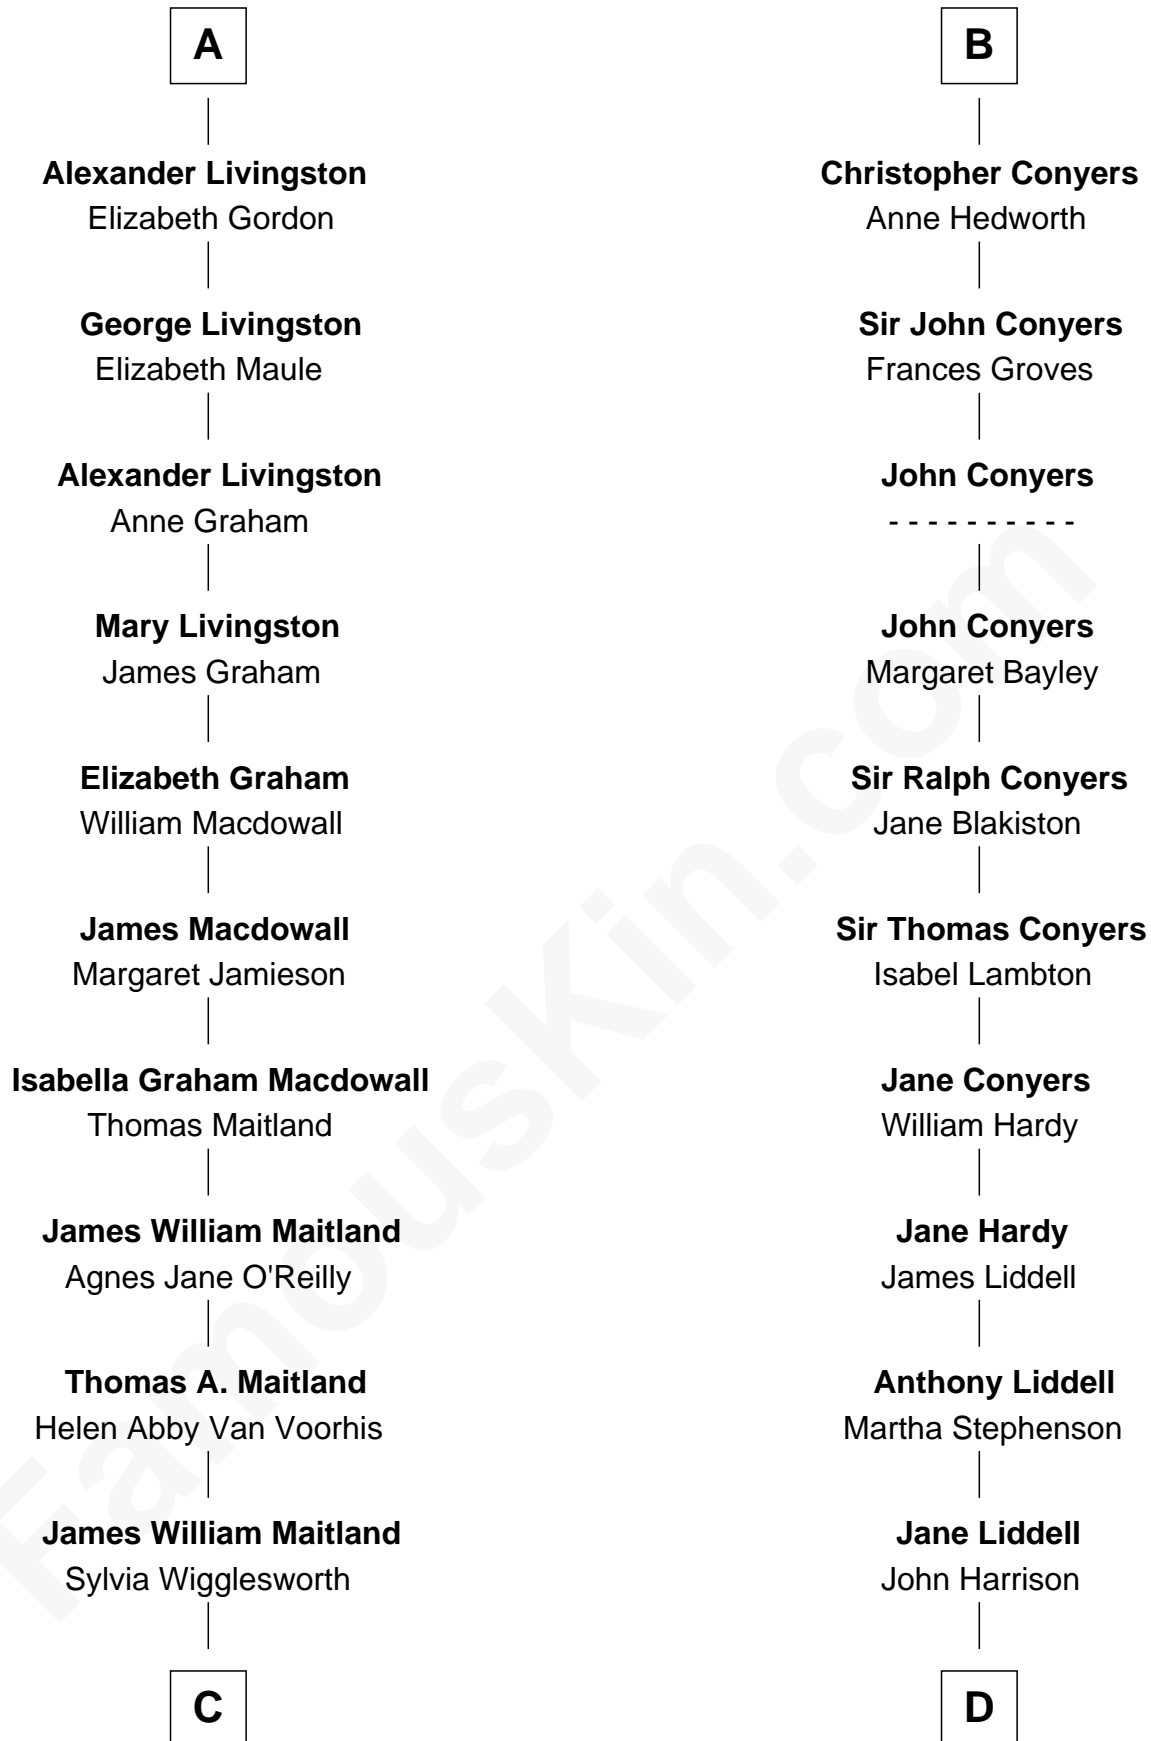

FamousKin.com Relationship Chart of

Howard Dean

79th Governor of Vermont

18th cousin 3 times removed of

Catherine Middleton

Princess of Wales

Sir Thomas de Holand

Alice Fitzalan

C

Andrea Belden Maitland

Howard Brush Dean

Howard Dean

79th Governor of Vermont

D

John Harrison

Jane Hill