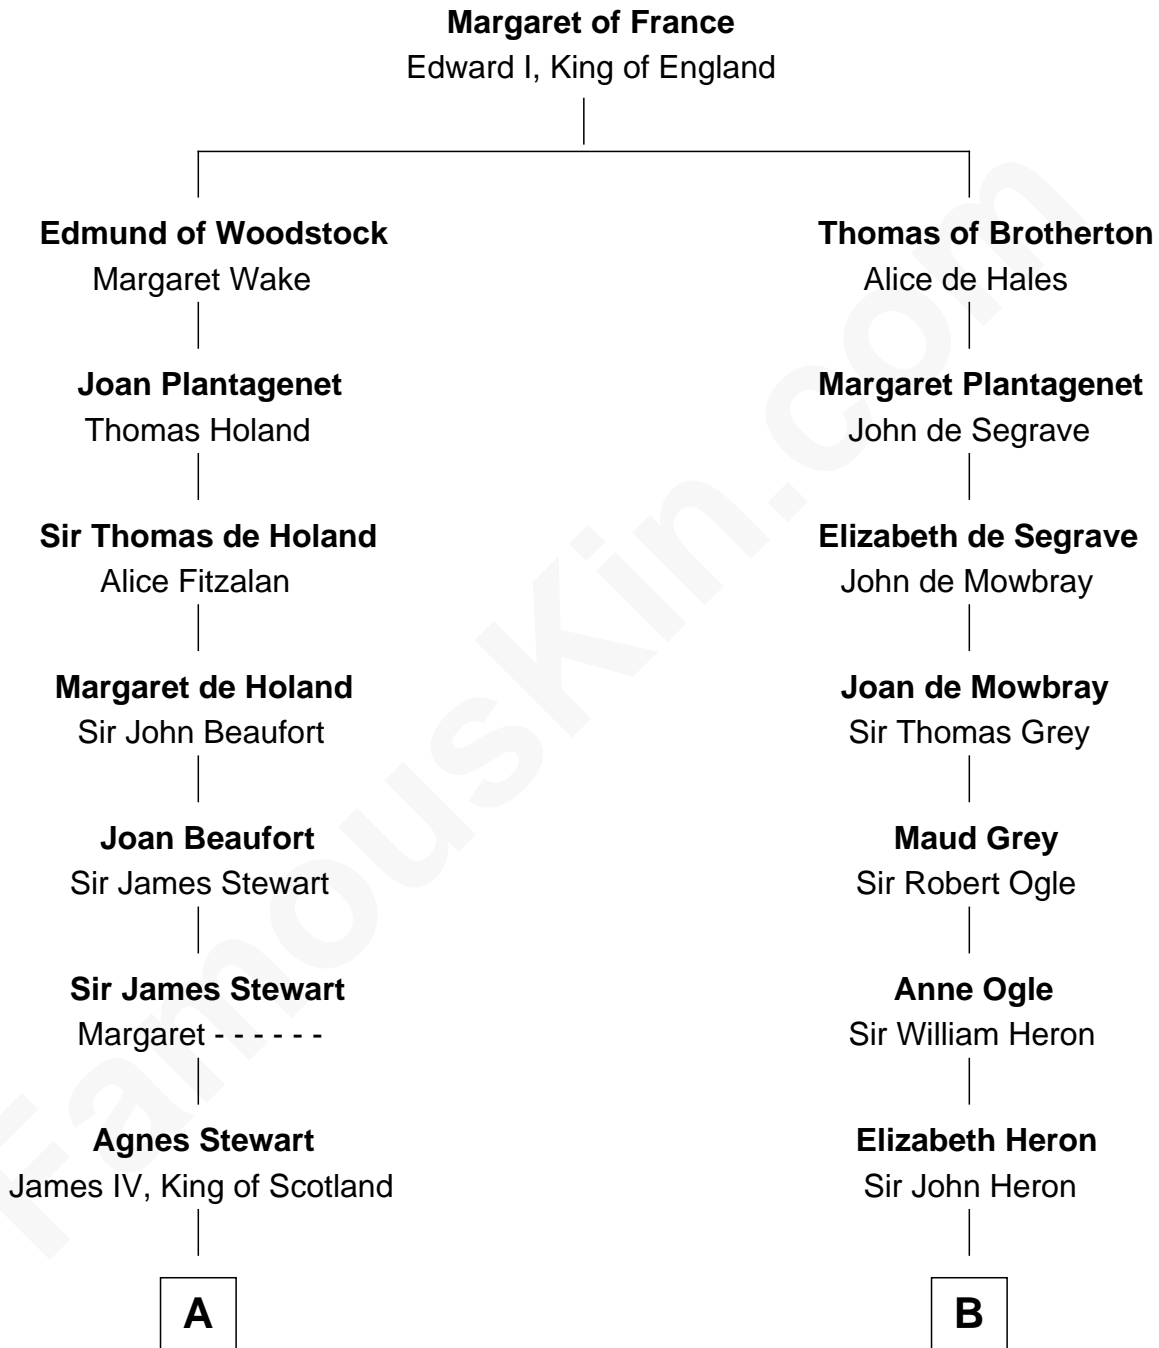

FamousKin.com

Relationship Chart of

Howard Dean

79th Governor of Vermont

19th cousin 2 times removed of

William Rufus Day

36th U.S. Secretary of State

C

James William Maitland

Agnes Jane O'Reilly

Thomas A. Maitland

Helen Abby Van Voorhis

James William Maitland

Sylvia Wigglesworth

Andrea Belden Maitland

Howard Brush Dean

Howard Dean

79th Governor of Vermont

D

Rufus Paine Spalding

Lucretia A. Swift

Emily Swift Spalding

Luther Day

William Rufus Day