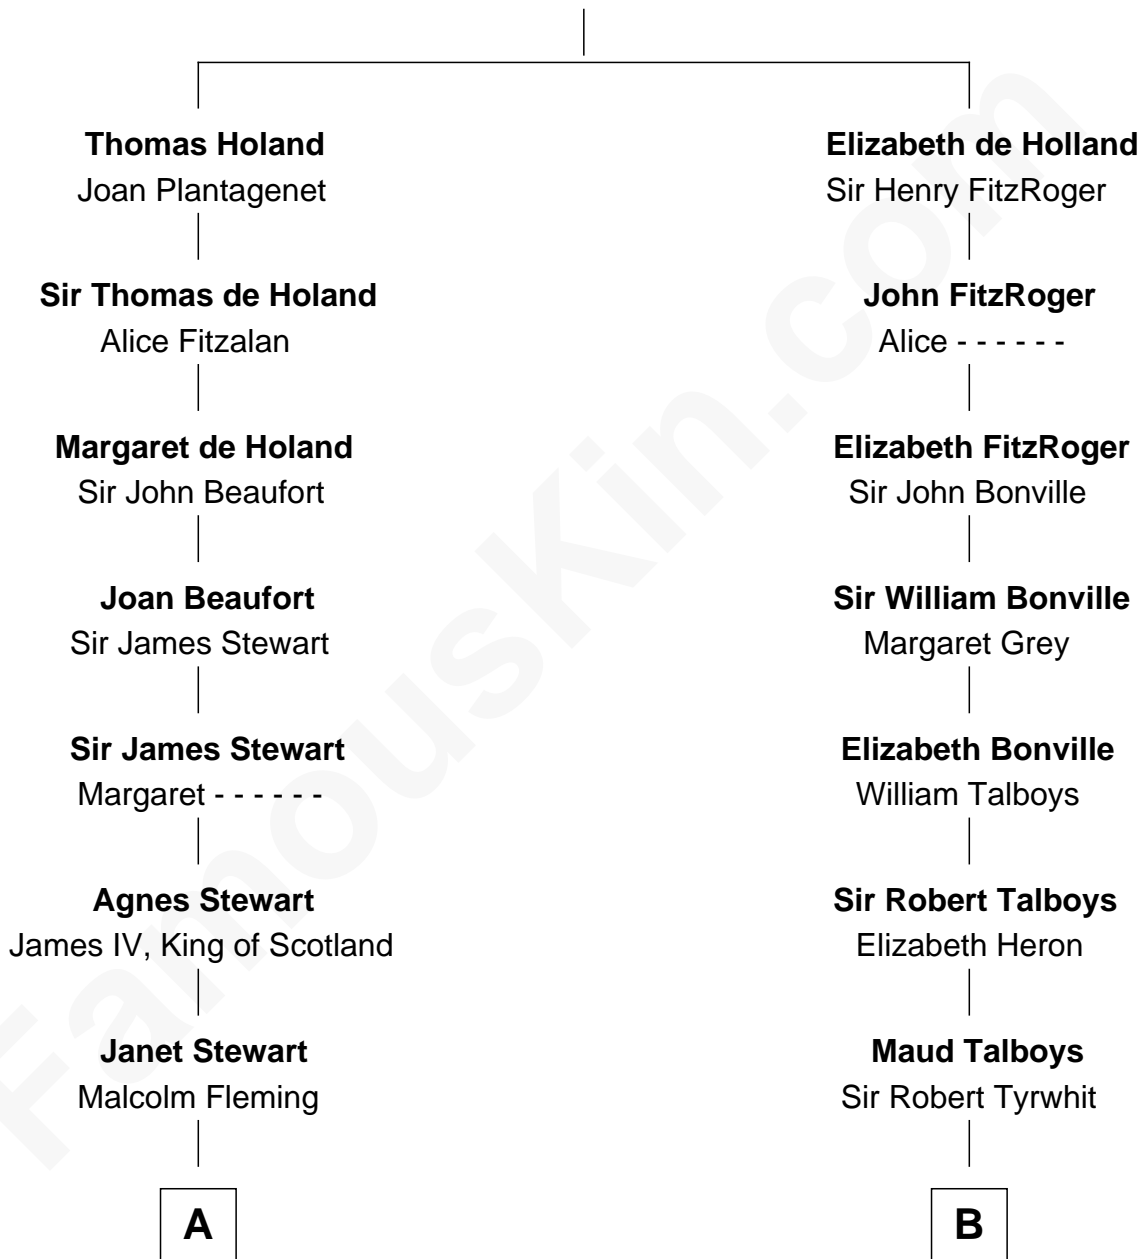

FamousKin.com

Relationship Chart of

Howard Dean

79th Governor of Vermont

17th cousin 3 times removed of

William Rufus Day

36th U.S. Secretary of State

Sir Robert de Holland

Maude la Zouche

C

—
Thomas A. Maitland
Helen Abby Van Voorhis

—
James William Maitland
Sylvia Wigglesworth

—
Andrea Belden Maitland
Howard Brush Dean

—
Howard Dean
79th Governor of Vermont

FamousKin.com