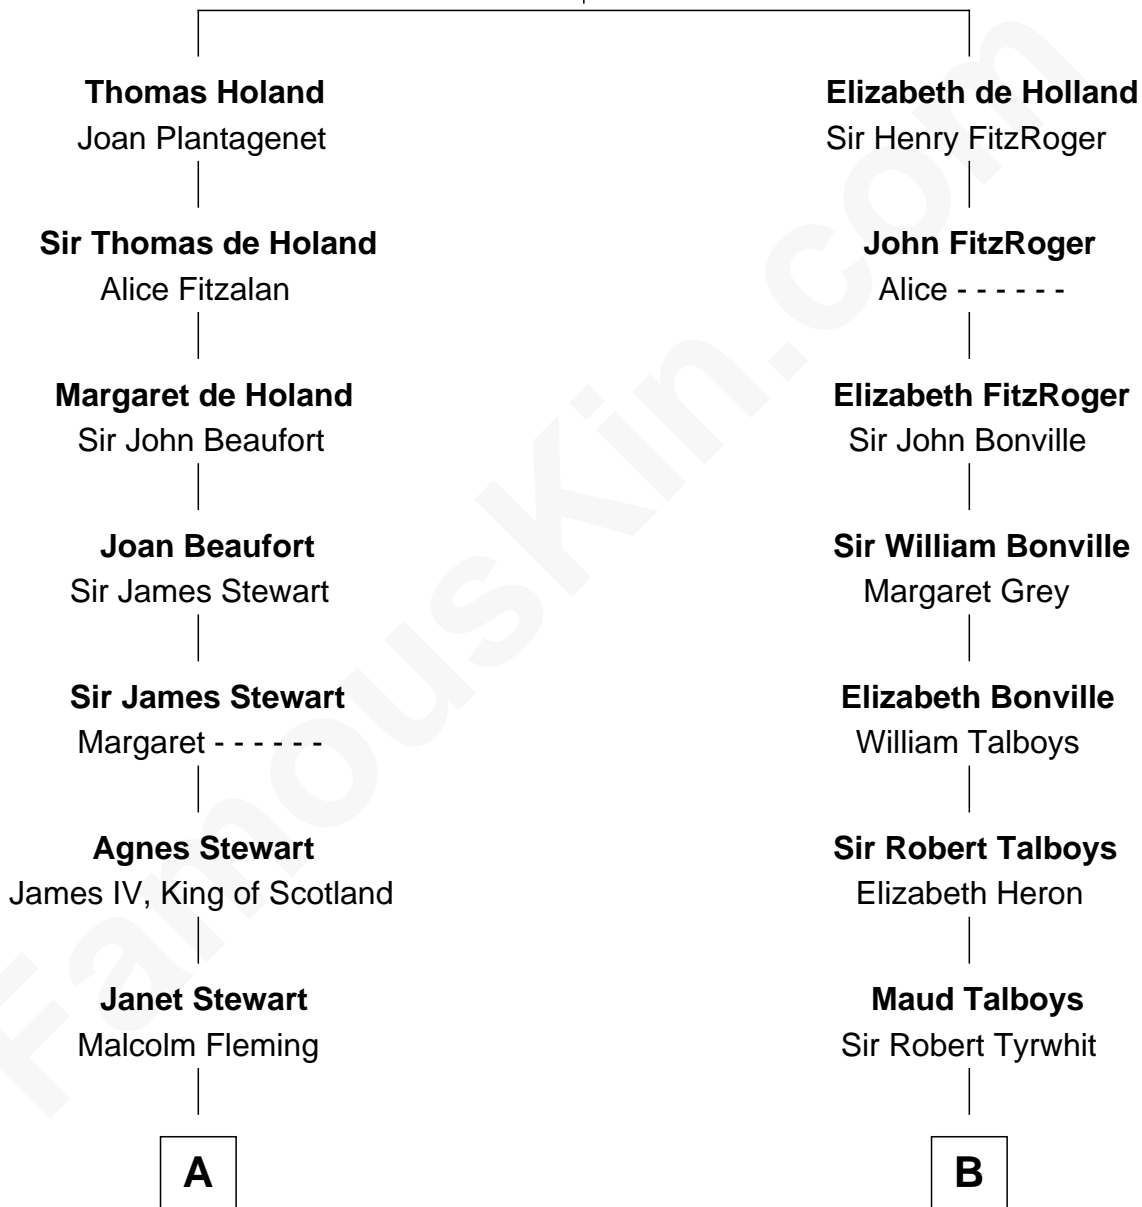

FamousKin.com Relationship Chart of

Howard Dean

79th Governor of Vermont

20th cousin 1 time removed of

Anna Gunn

TV and Movie Actress

Sir Robert de Holland

Maude la Zouche

C

Thomas A. Maitland
Helen Abby Van Voorhis

James William Maitland
Sylvia Wigglesworth

Andrea Belden Maitland
Howard Brush Dean

Howard Dean
79th Governor of Vermont

D

William Rufus Day
Mary Elizabeth Schaefer