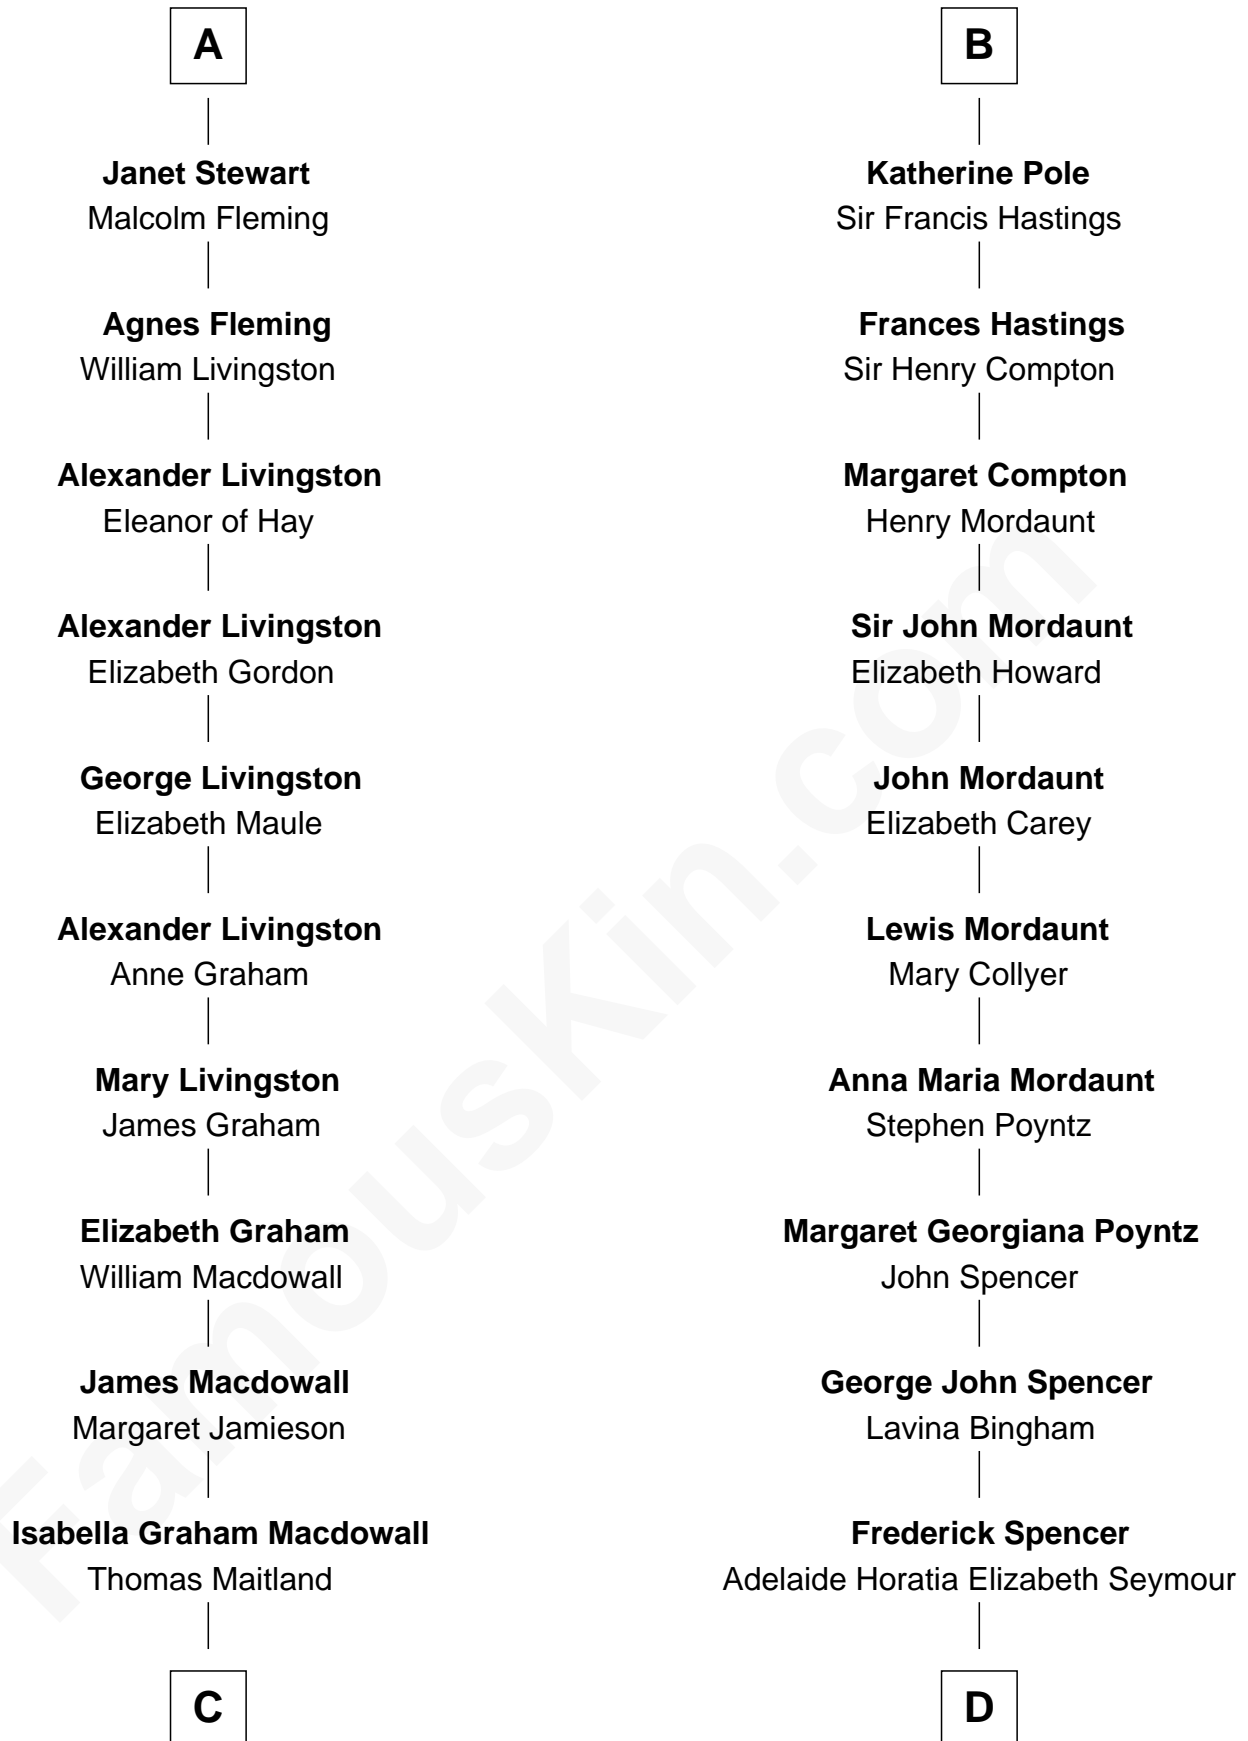

FamousKin.com Relationship Chart of

Howard Dean

79th Governor of Vermont

21st cousin of

Prince Harry

Duke of Sussex

C

James William Maitland

Agnes Jane O'Reilly

Thomas A. Maitland

Helen Abby Van Voorhis

James William Maitland

Sylvia Wigglesworth

Andrea Belden Maitland

Howard Brush Dean

Howard Dean