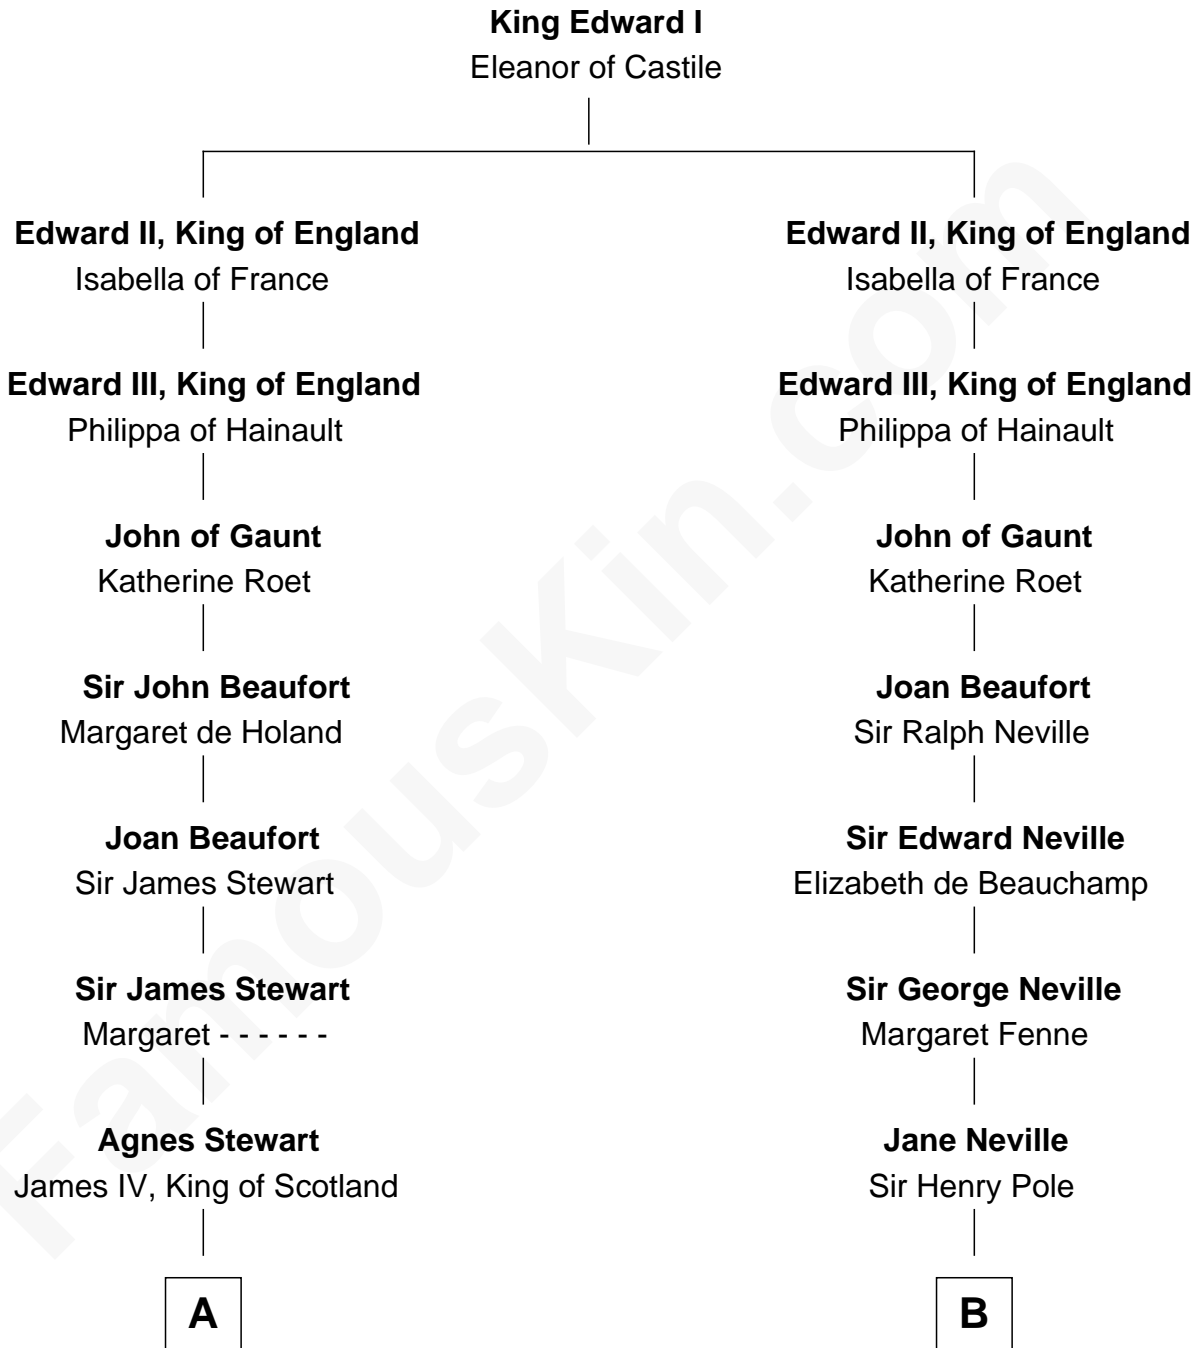

FamousKin.com Relationship Chart of

Howard Dean

79th Governor of Vermont

21st cousin of

Prince Harry

Duke of Sussex

C

James William Maitland

Agnes Jane O'Reilly

Thomas A. Maitland

Helen Abby Van Voorhis

James William Maitland

Sylvia Wigglesworth

Andrea Belden Maitland

Howard Brush Dean

Howard Dean