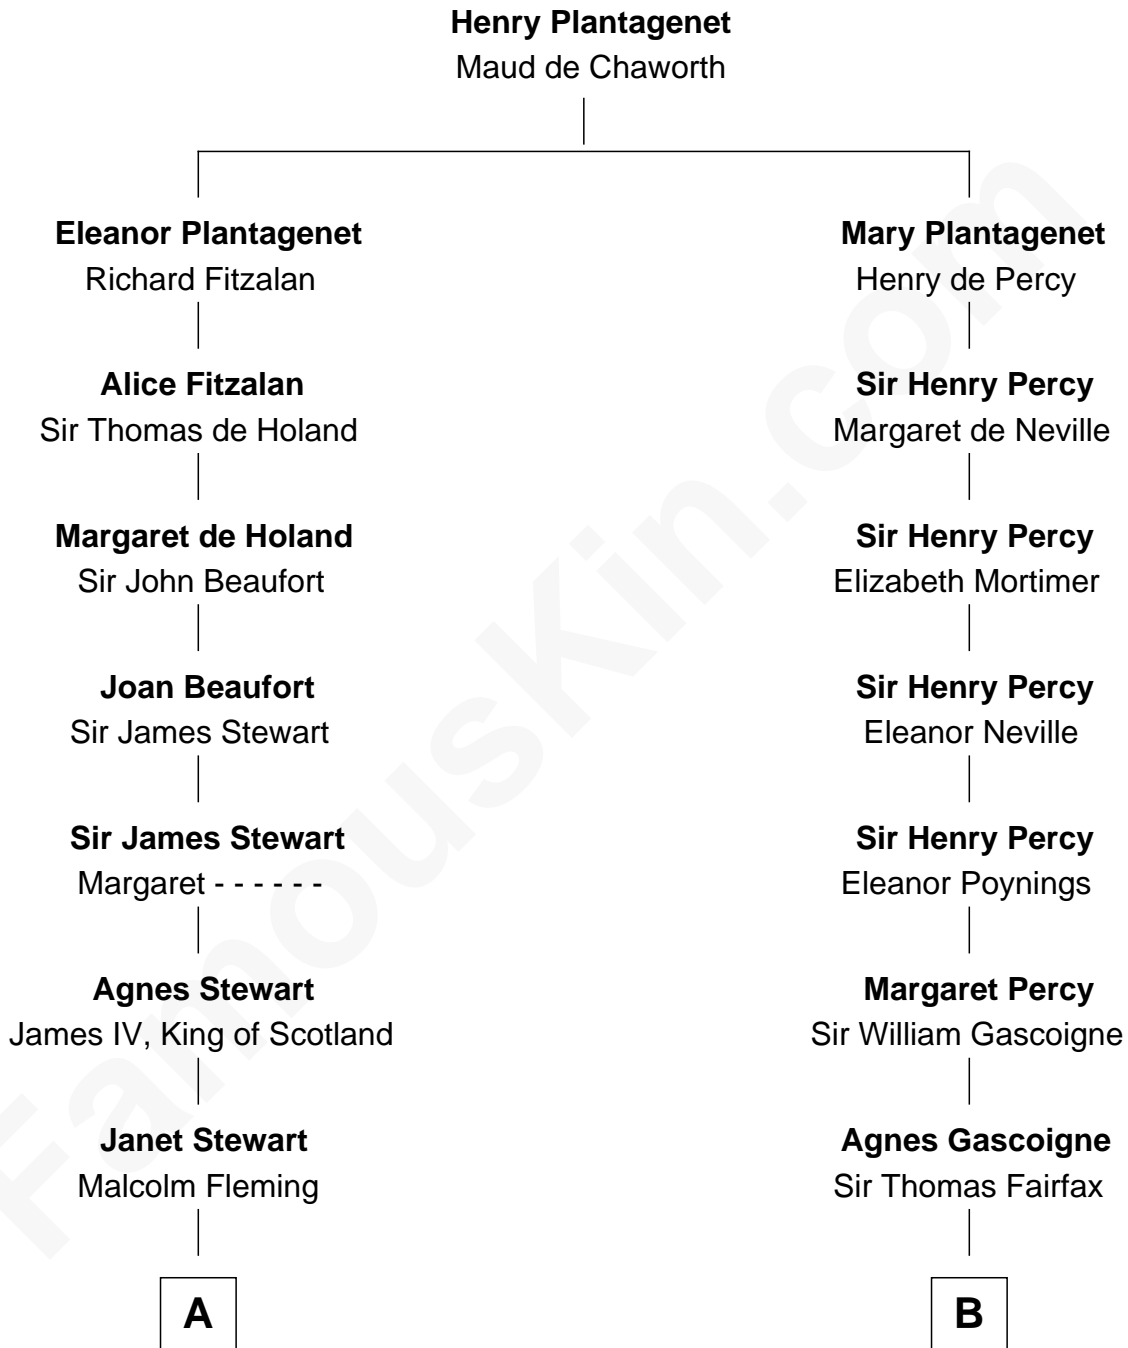

FamousKin.com

Relationship Chart of

Howard Dean

79th Governor of Vermont

15th cousin 5 times removed of

Harriet Martineau

Author of *The Hour and the Man*

C

—
Thomas A. Maitland
Helen Abby Van Voorhis

—
James William Maitland
Sylvia Wigglesworth

—
Andrea Belden Maitland
Howard Brush Dean

—
Howard Dean
79th Governor of Vermont

FamousKin.com