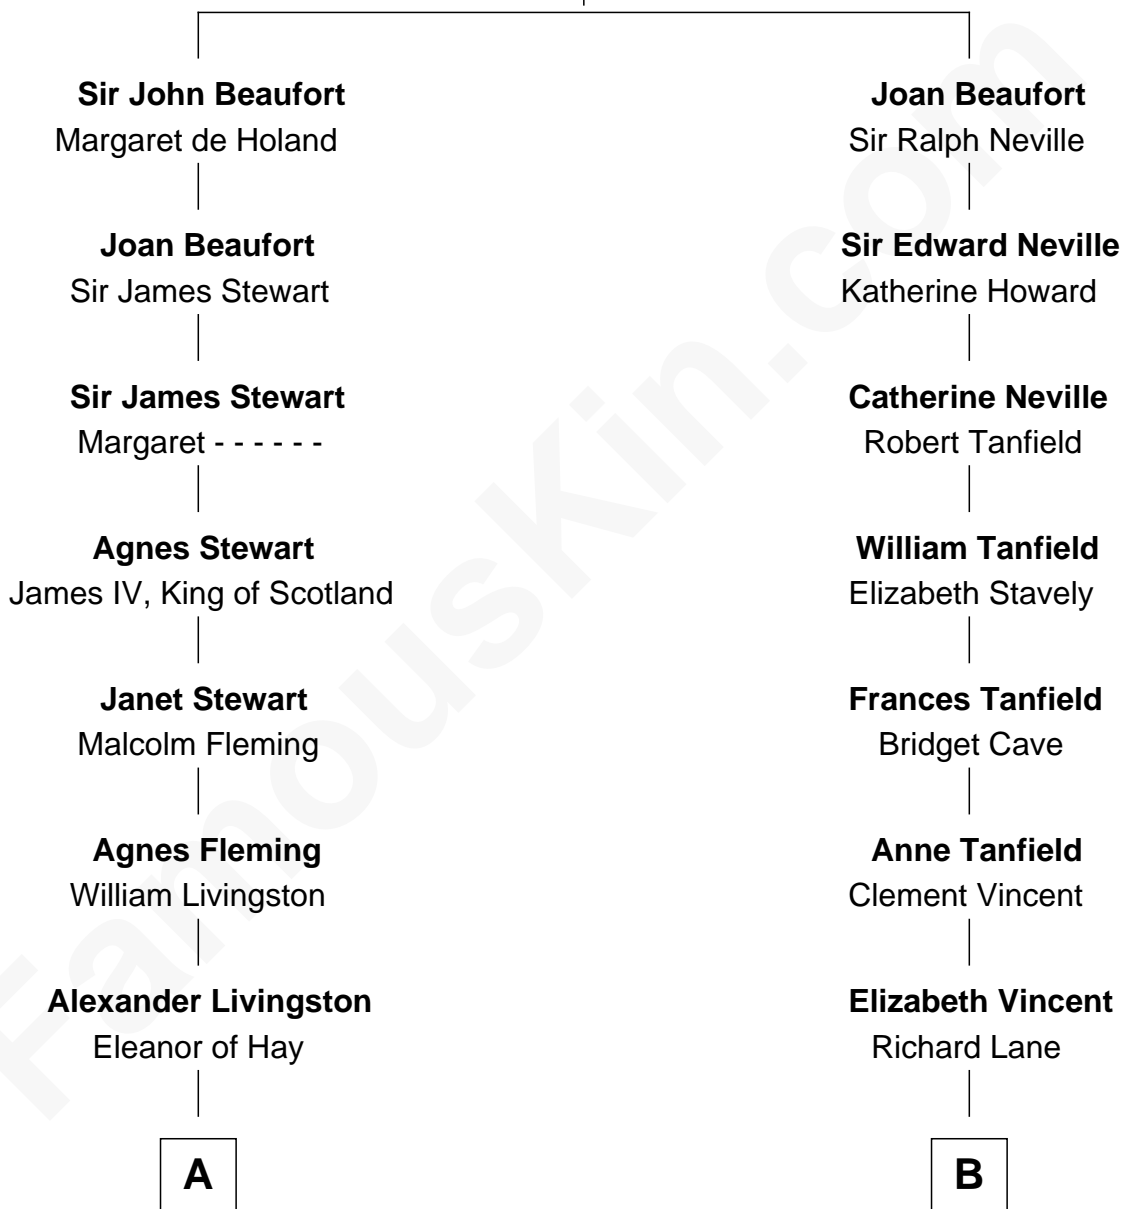

# FamousKin.com Relationship Chart of

**Howard Dean**

*79th Governor of Vermont*

18th cousin 1 time removed of

**Mary Chapin Carpenter**

*Singer and Songwriter*

**John of Gaunt**

Katherine Roet

**C**

**Andrea Belden Maitland**

Howard Brush Dean

**Howard Dean**

*79th Governor of Vermont*

**D**

**Harrison Marshall Robertson**

Mary MacKenzie