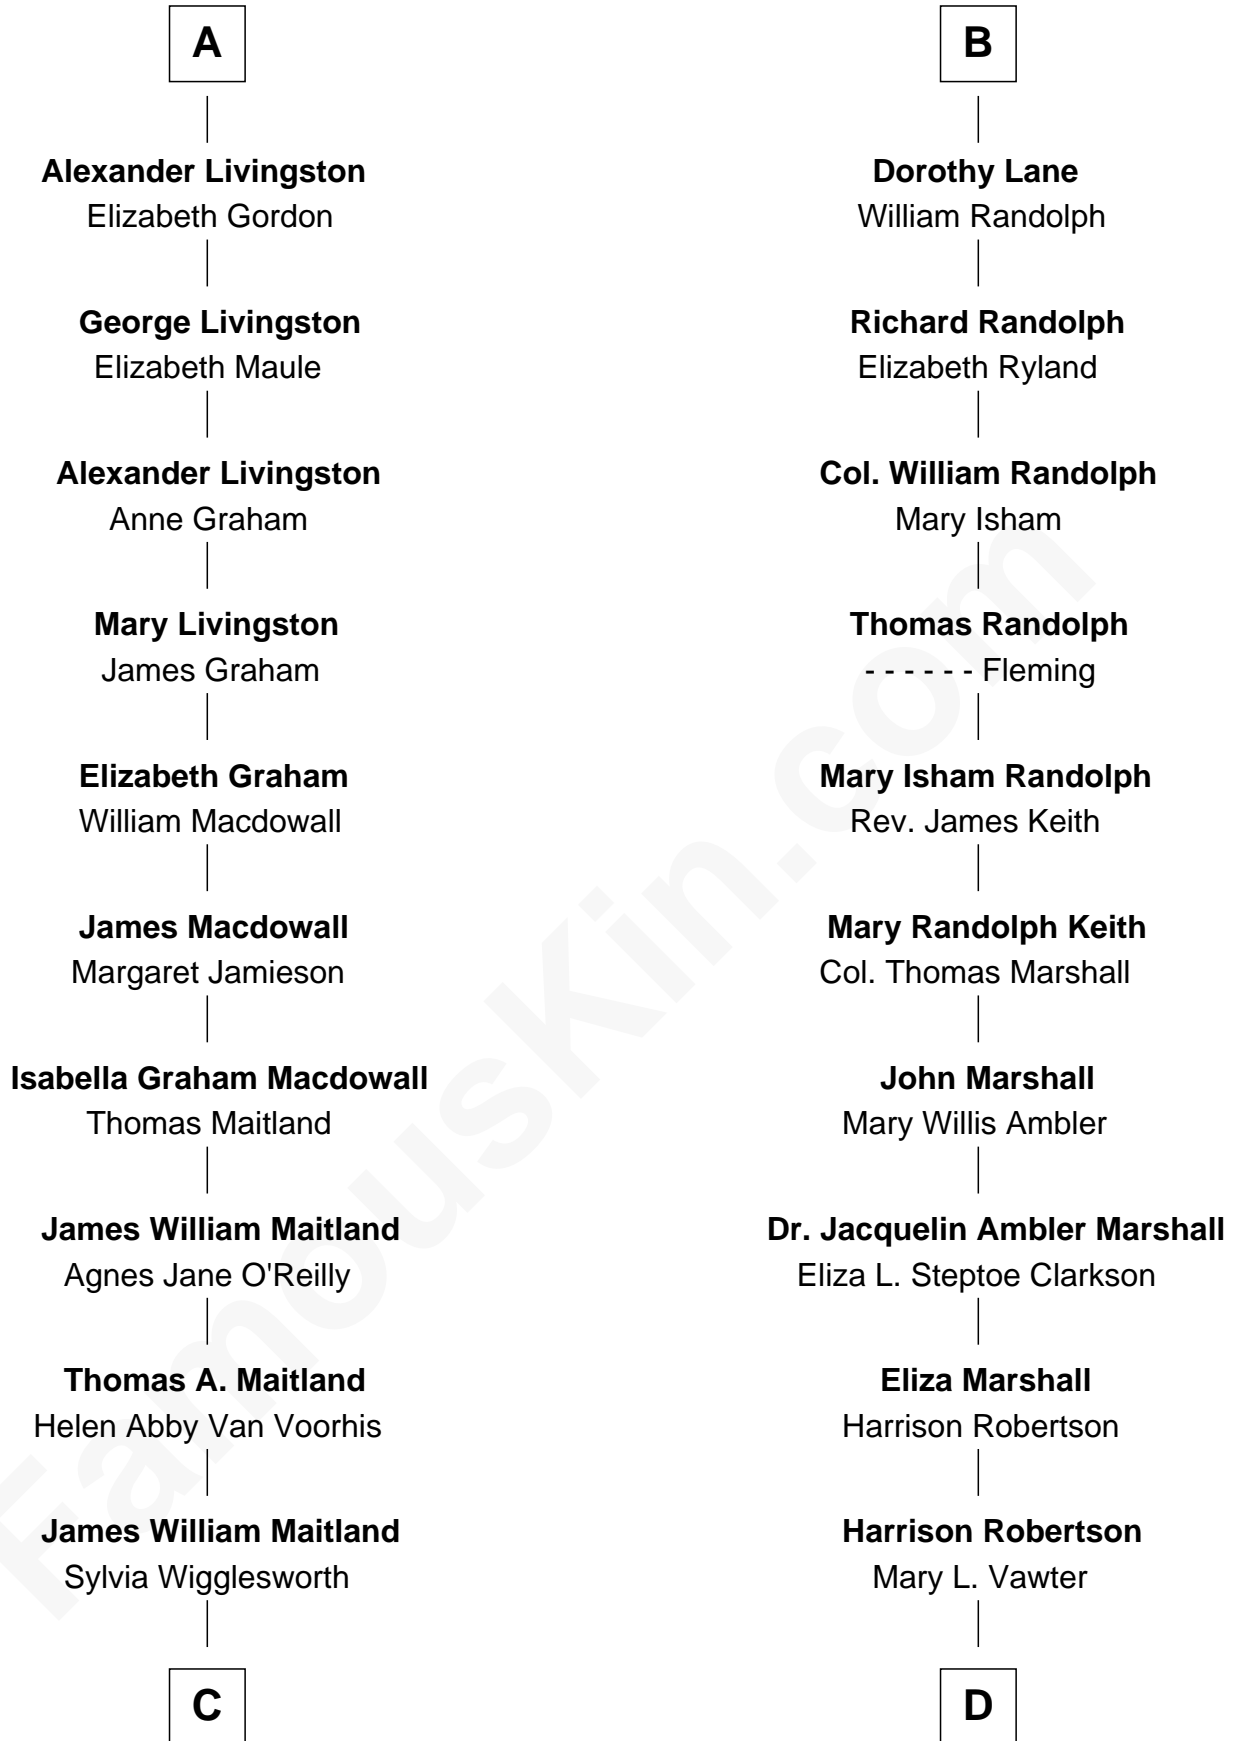

# FamousKin.com Relationship Chart of

**Howard Dean**

*79th Governor of Vermont*

18th cousin 1 time removed of

**Mary Chapin Carpenter**

*Singer and Songwriter*

**John of Gaunt**

Katherine Roet

**C**

**Andrea Belden Maitland**

Howard Brush Dean

**Howard Dean**

*79th Governor of Vermont*

**D**

**Harrison Marshall Robertson**

Mary MacKenzie