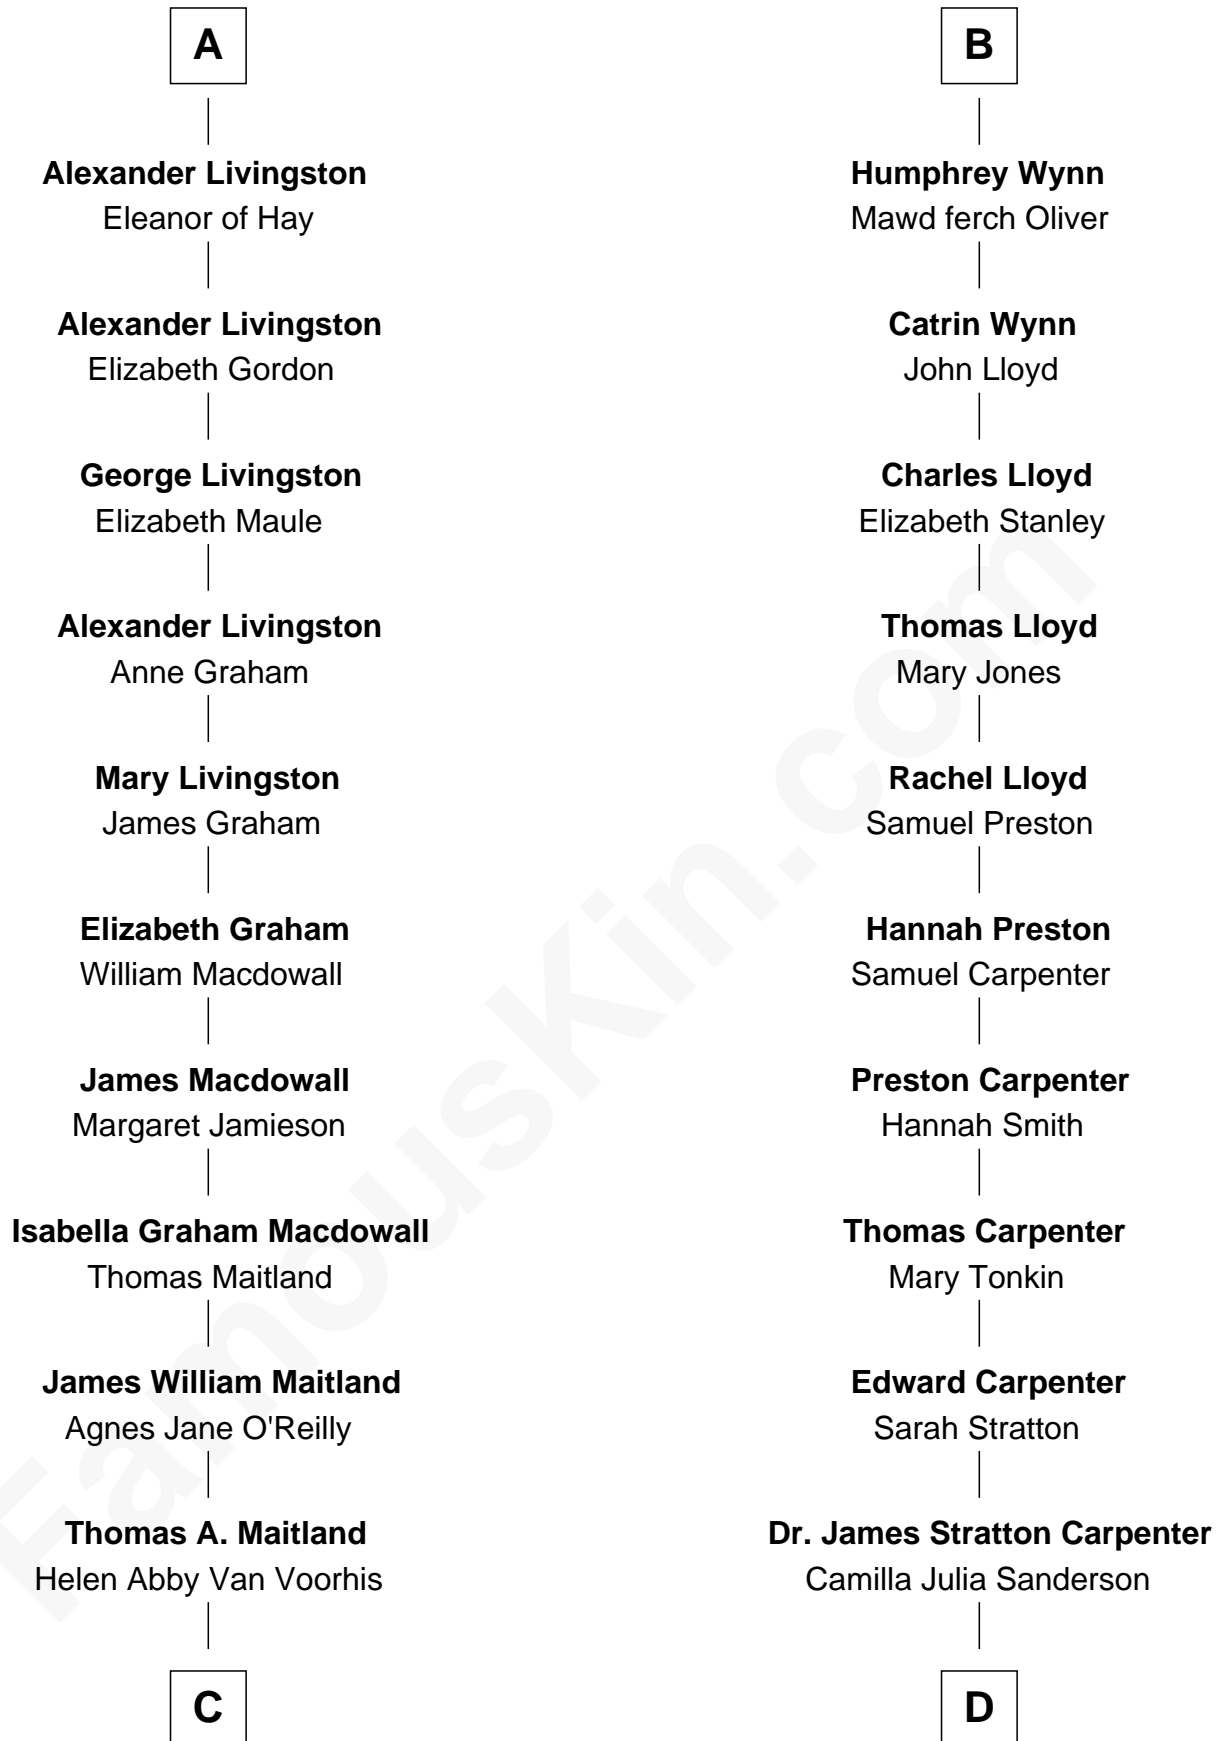

FamousKin.com Relationship Chart of

Howard Dean

79th Governor of Vermont

19th cousin 2 times removed of

Mary Chapin Carpenter

Singer and Songwriter

C

James William Maitland

Sylvia Wigglesworth

Andrea Belden Maitland

Howard Brush Dean

Howard Dean

79th Governor of Vermont

D

Dr. John Thomas Carpenter

Eliza Adelaide Hill