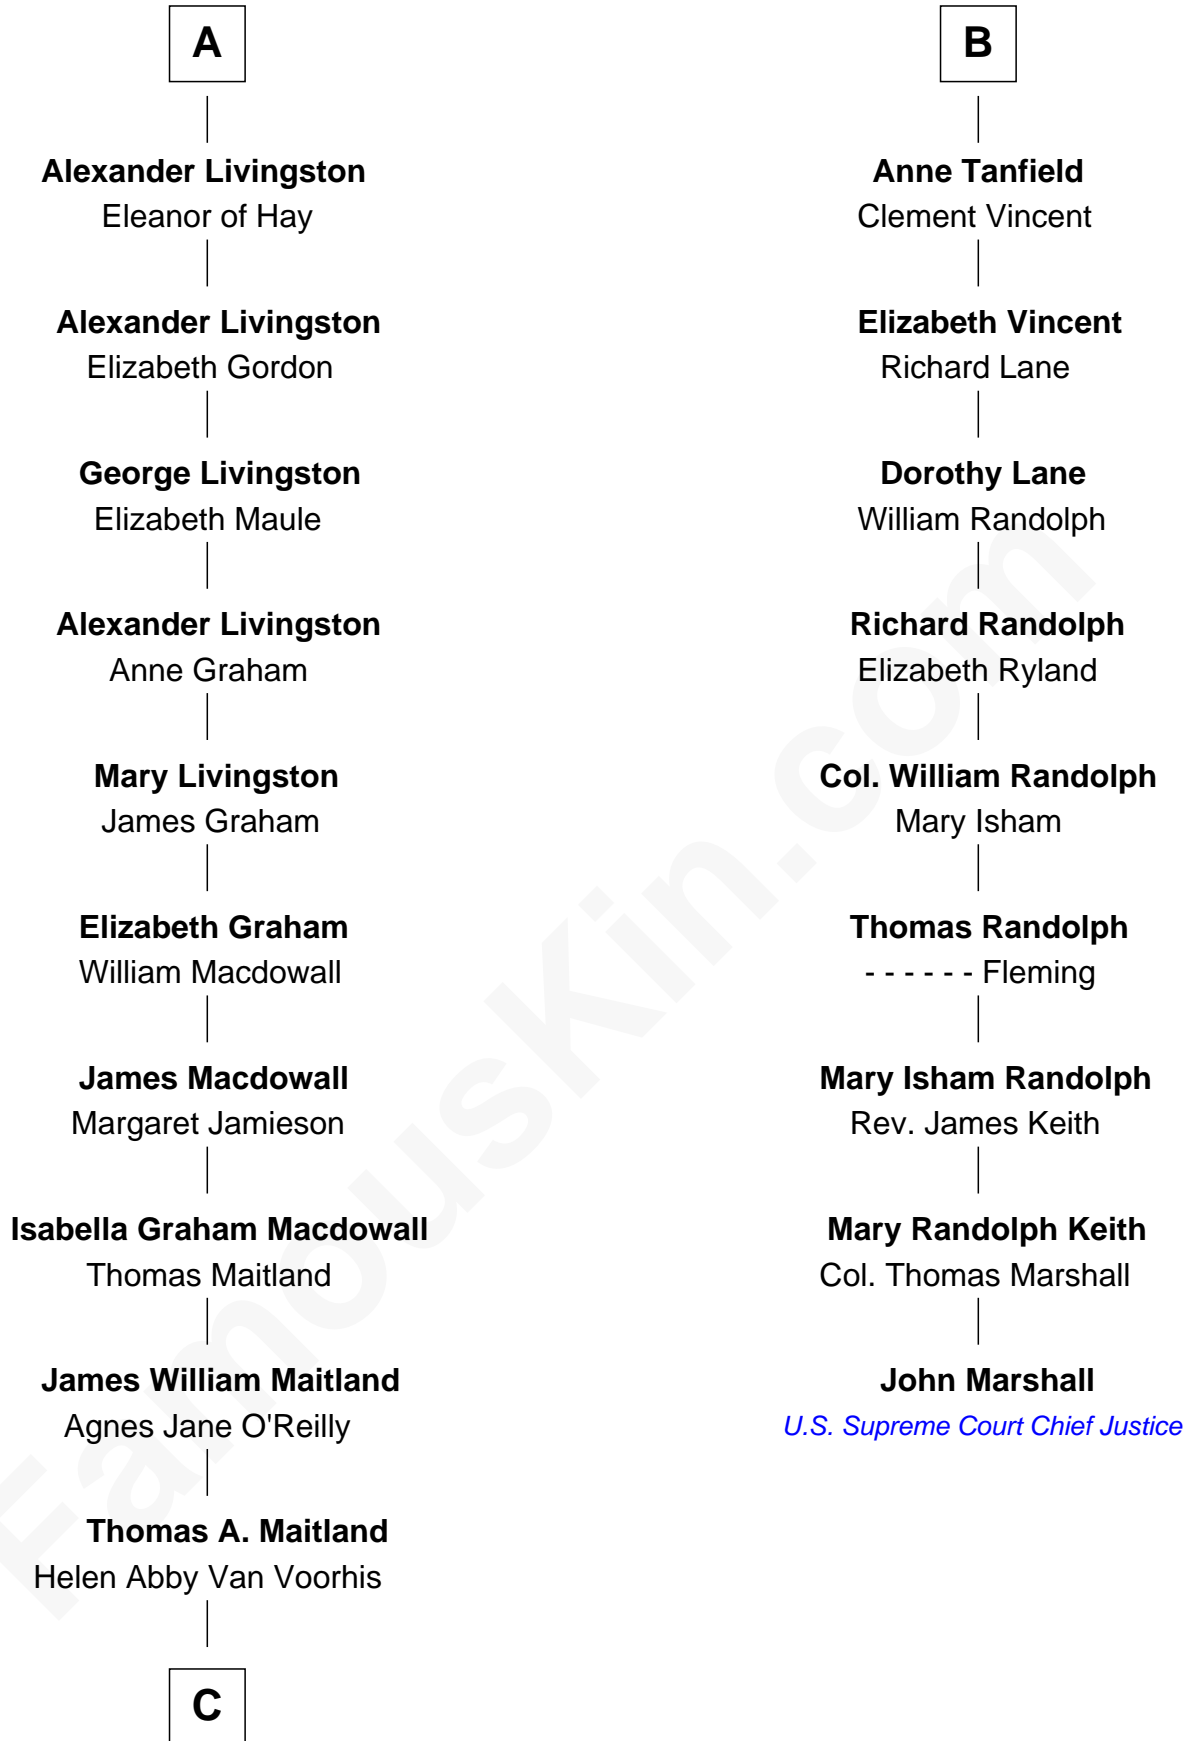

FamousKin.com Relationship Chart of

Howard Dean

79th Governor of Vermont

15th cousin 4 times removed of

John Marshall

4th Chief Justice of the U.S. Supreme Court

C

—
James William Maitland

Sylvia Wigglesworth

—
Andrea Belden Maitland

Howard Brush Dean

—
Howard Dean

79th Governor of Vermont

FamousKin.com