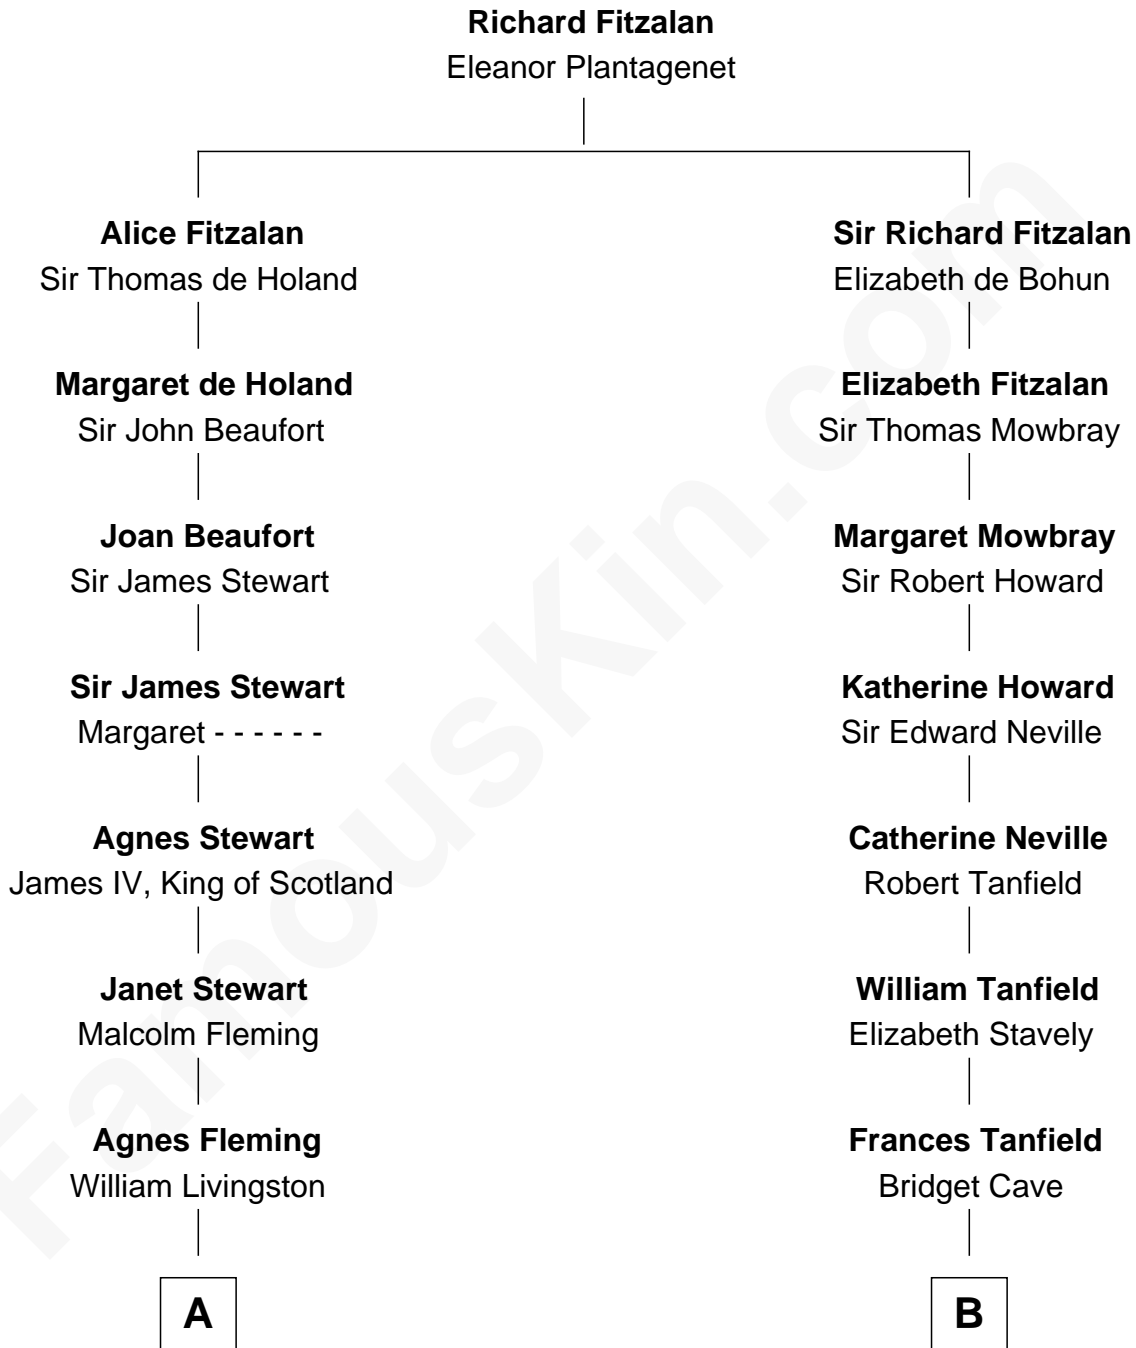

FamousKin.com Relationship Chart of

Howard Dean

79th Governor of Vermont

15th cousin 4 times removed of

John Marshall

4th Chief Justice of the U.S. Supreme Court

C

—
James William Maitland

Sylvia Wigglesworth

—
Andrea Belden Maitland

Howard Brush Dean

—
Howard Dean

79th Governor of Vermont

FamousKin.com