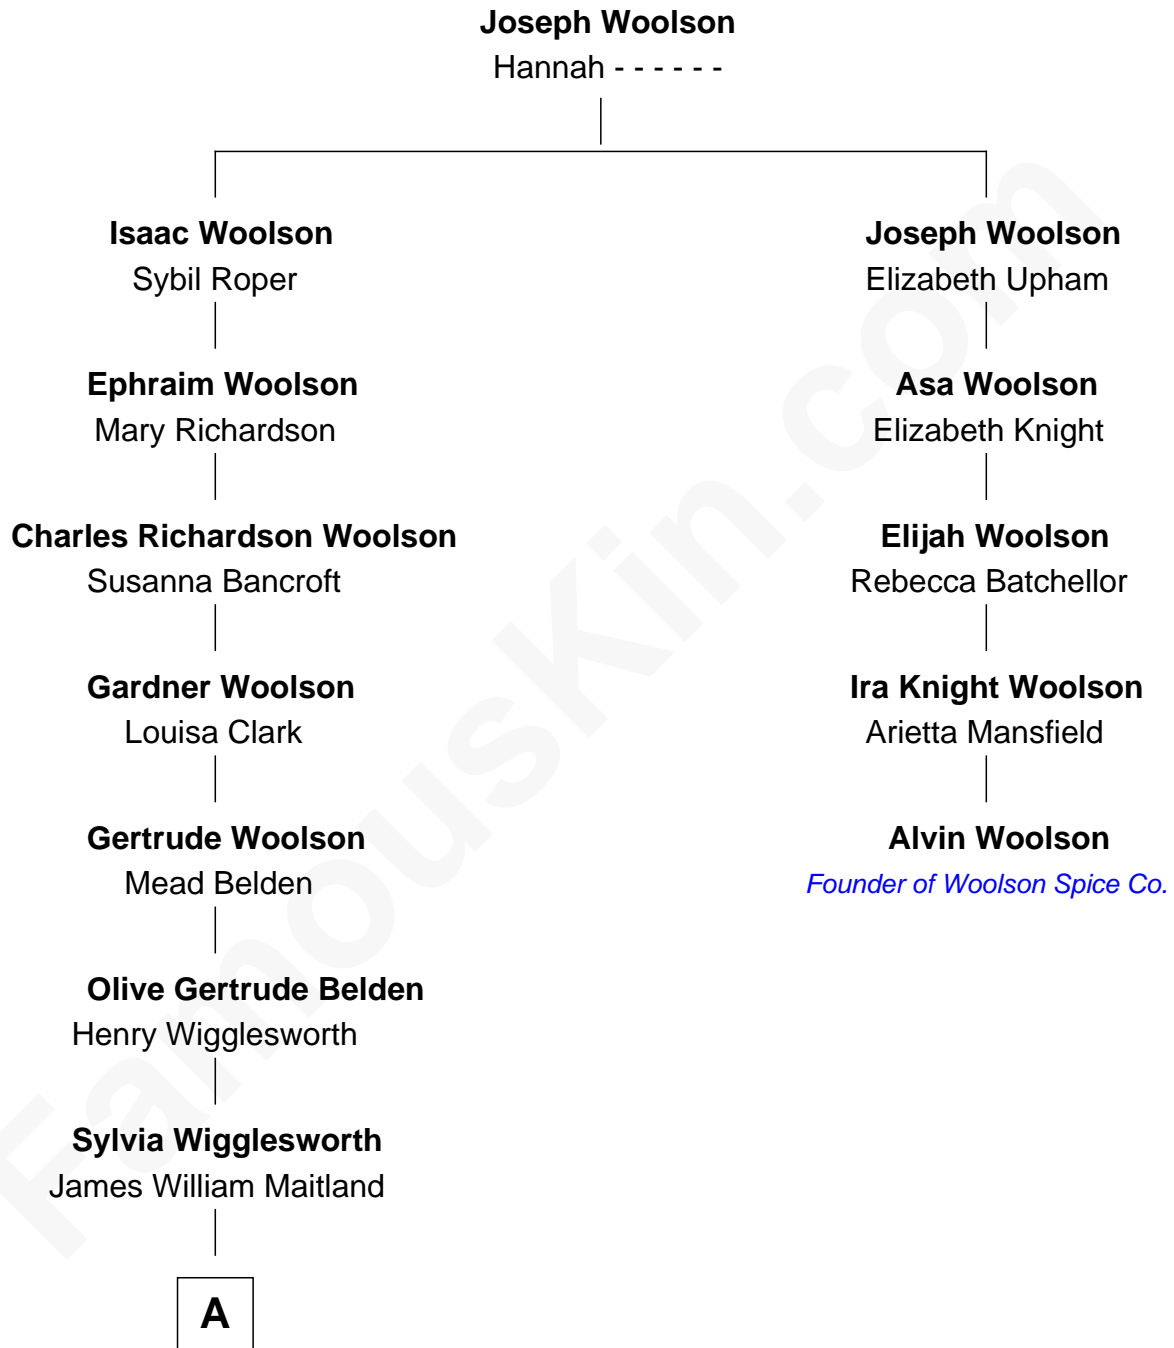

FamousKin.com Relationship Chart of

Howard Dean

79th Governor of Vermont

4th cousin 4 times removed of

Alvin Woolson

Founder of Woolson Spice Co. (Lion Coffee)

A

Andrea Belden Maitland

Howard Brush Dean

Howard Dean

79th Governor of Vermont

FamousKin.com