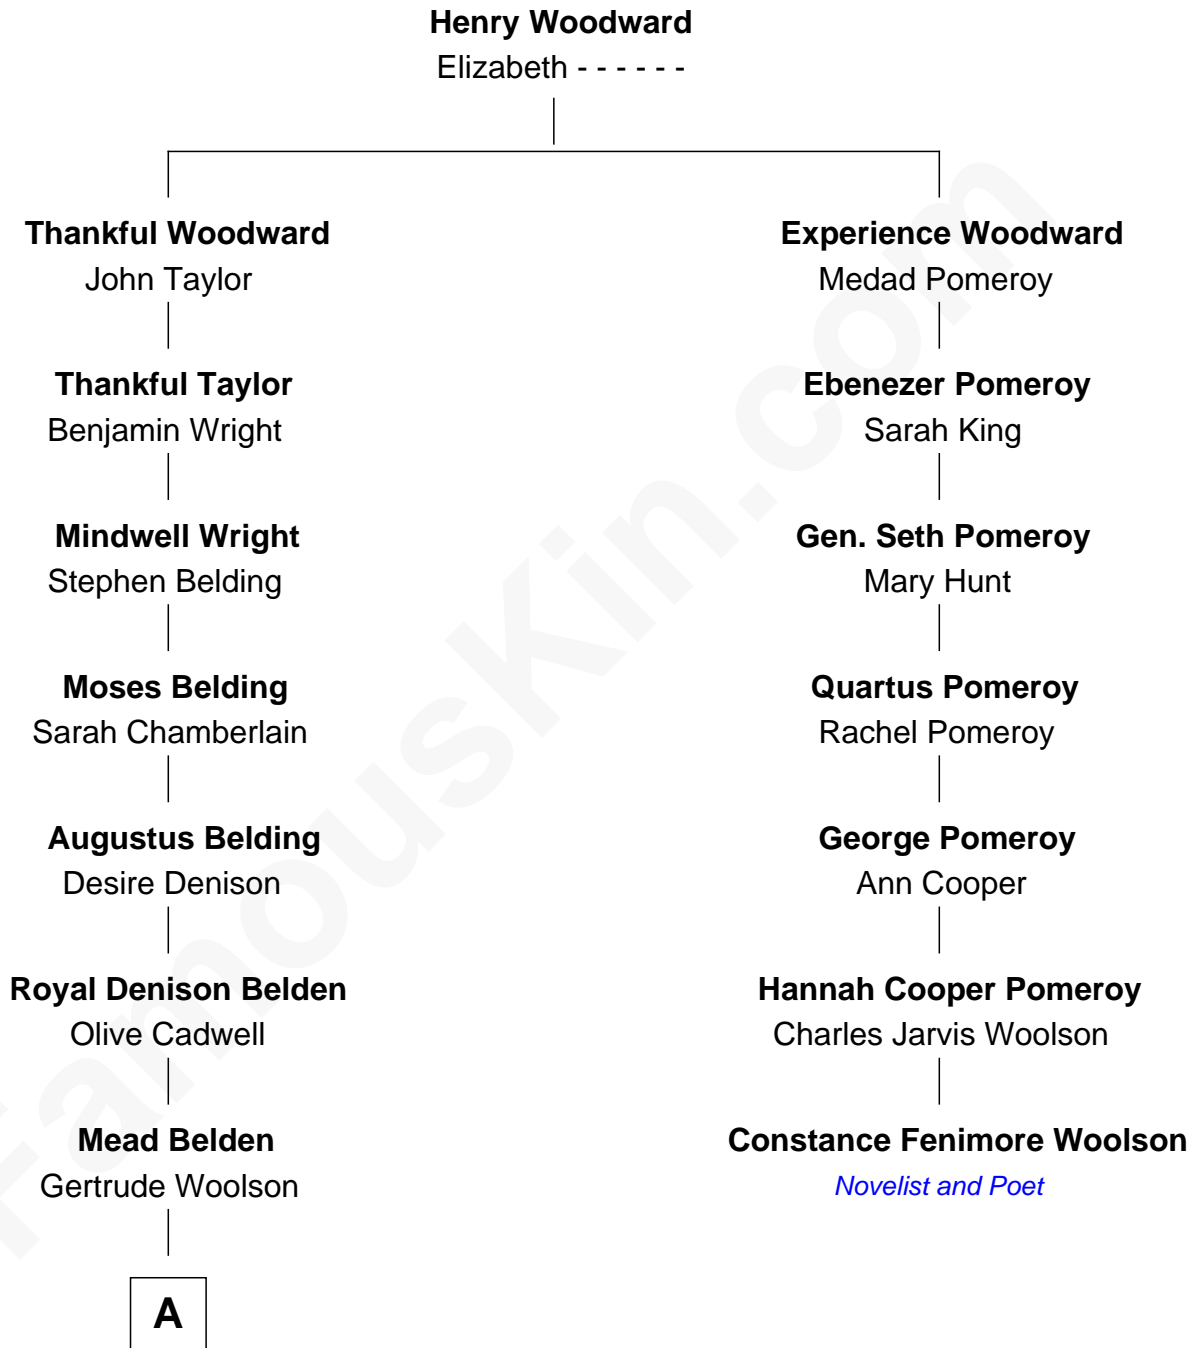

Constance Fenimore Woolson

Victorian Novelist and Poet