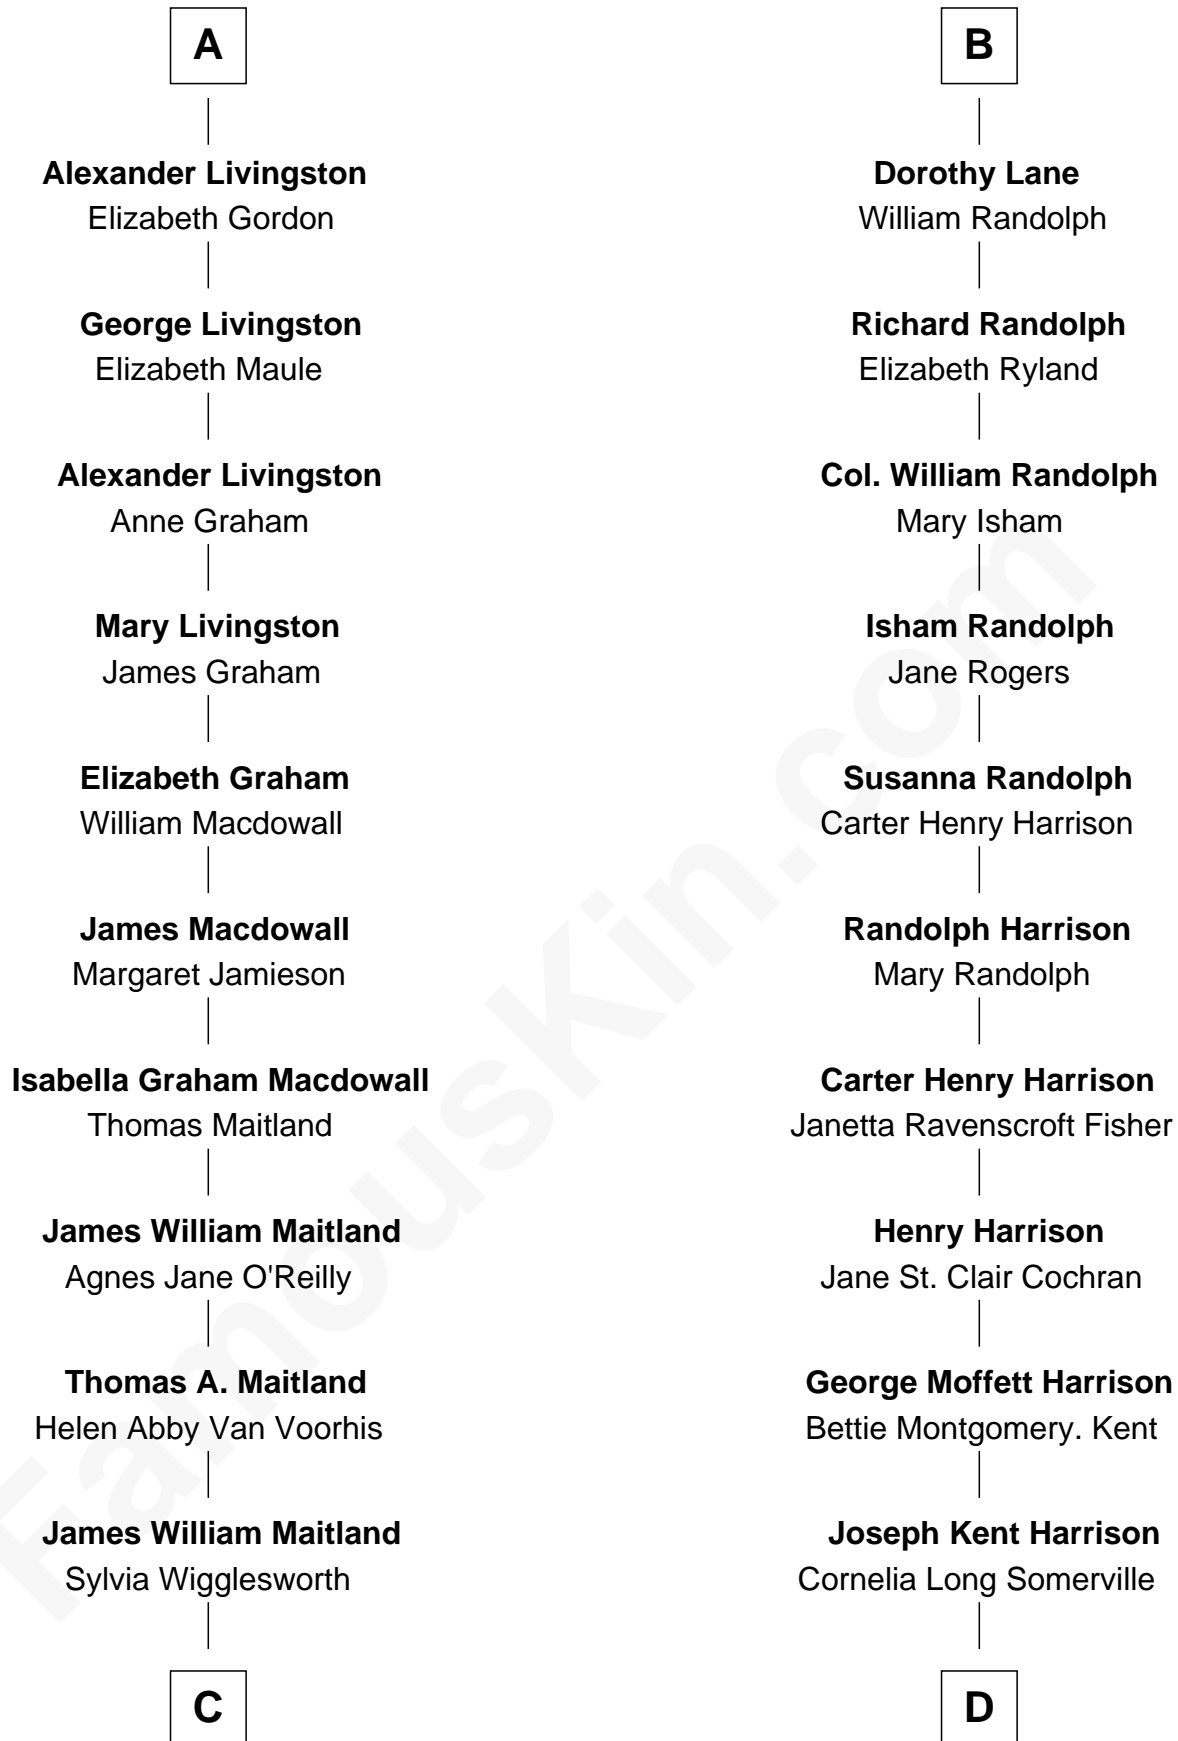

FamousKin.com Relationship Chart of

Howard Dean

79th Governor of Vermont

18th cousin 1 time removed of

Edward Norton

Movie Actor

John of Gaunt

Katherine Roet

C

Andrea Belden Maitland

Howard Brush Dean

Howard Dean

79th Governor of Vermont

D

Betty Kent Harrison

Edward Mower Norton

Edward Mower Norton

Lydia Robinson Rouse

Edward Norton

Movie Actor

FamousKin.com