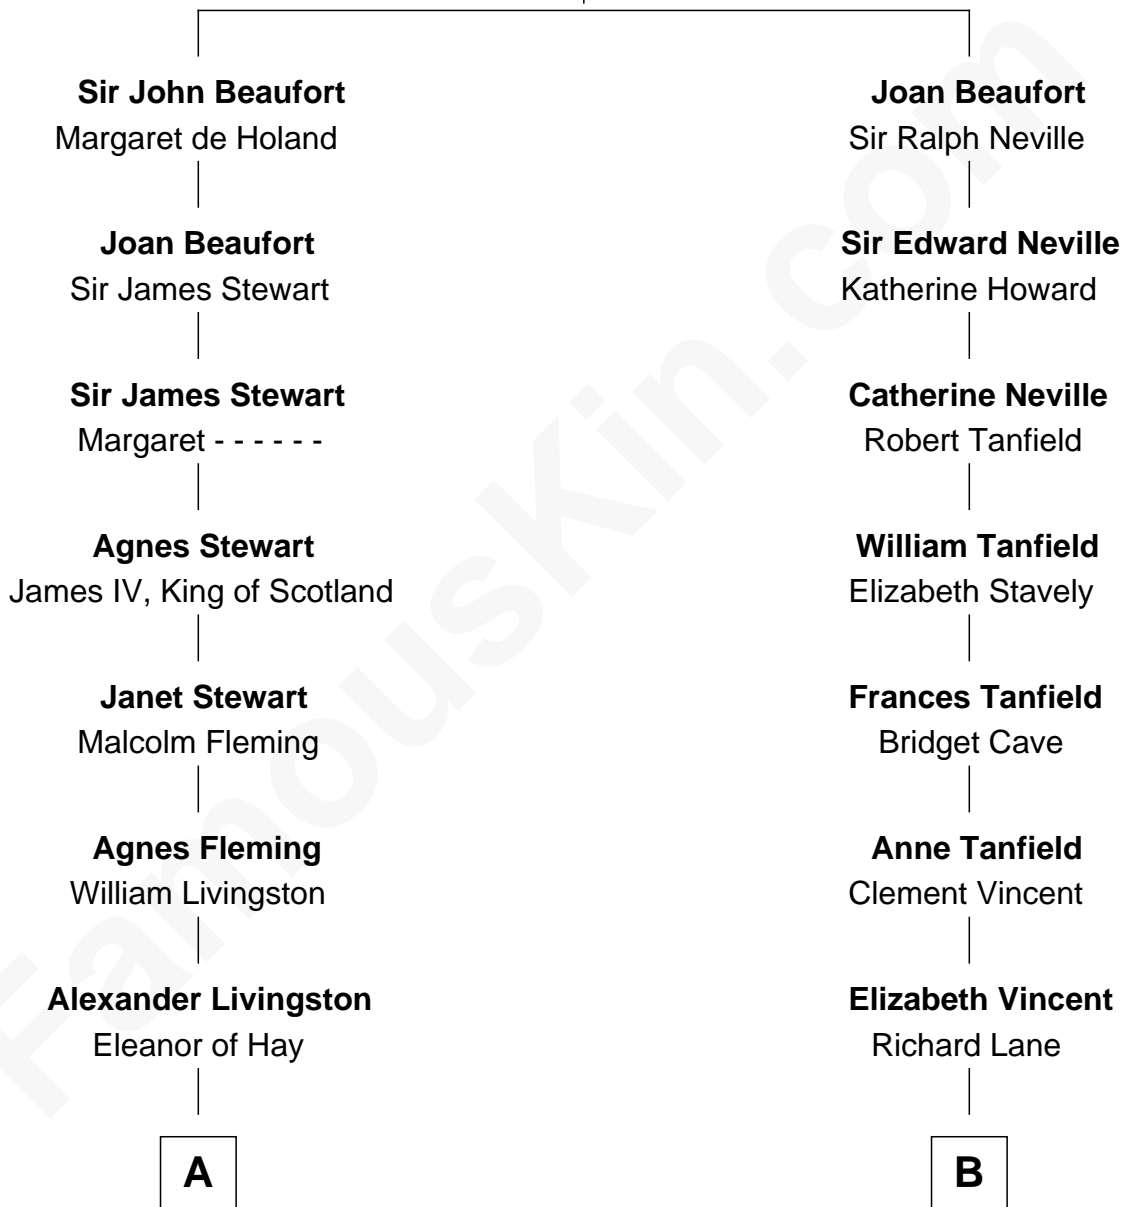

FamousKin.com Relationship Chart of

Howard Dean

79th Governor of Vermont

18th cousin 1 time removed of

Edward Norton

Movie Actor

John of Gaunt

Katherine Roet

C

Andrea Belden Maitland

Howard Brush Dean

Howard Dean

79th Governor of Vermont

D

Betty Kent Harrison

Edward Mower Norton

Edward Mower Norton

Lydia Robinson Rouse

Edward Norton

Movie Actor

FamousKin.com