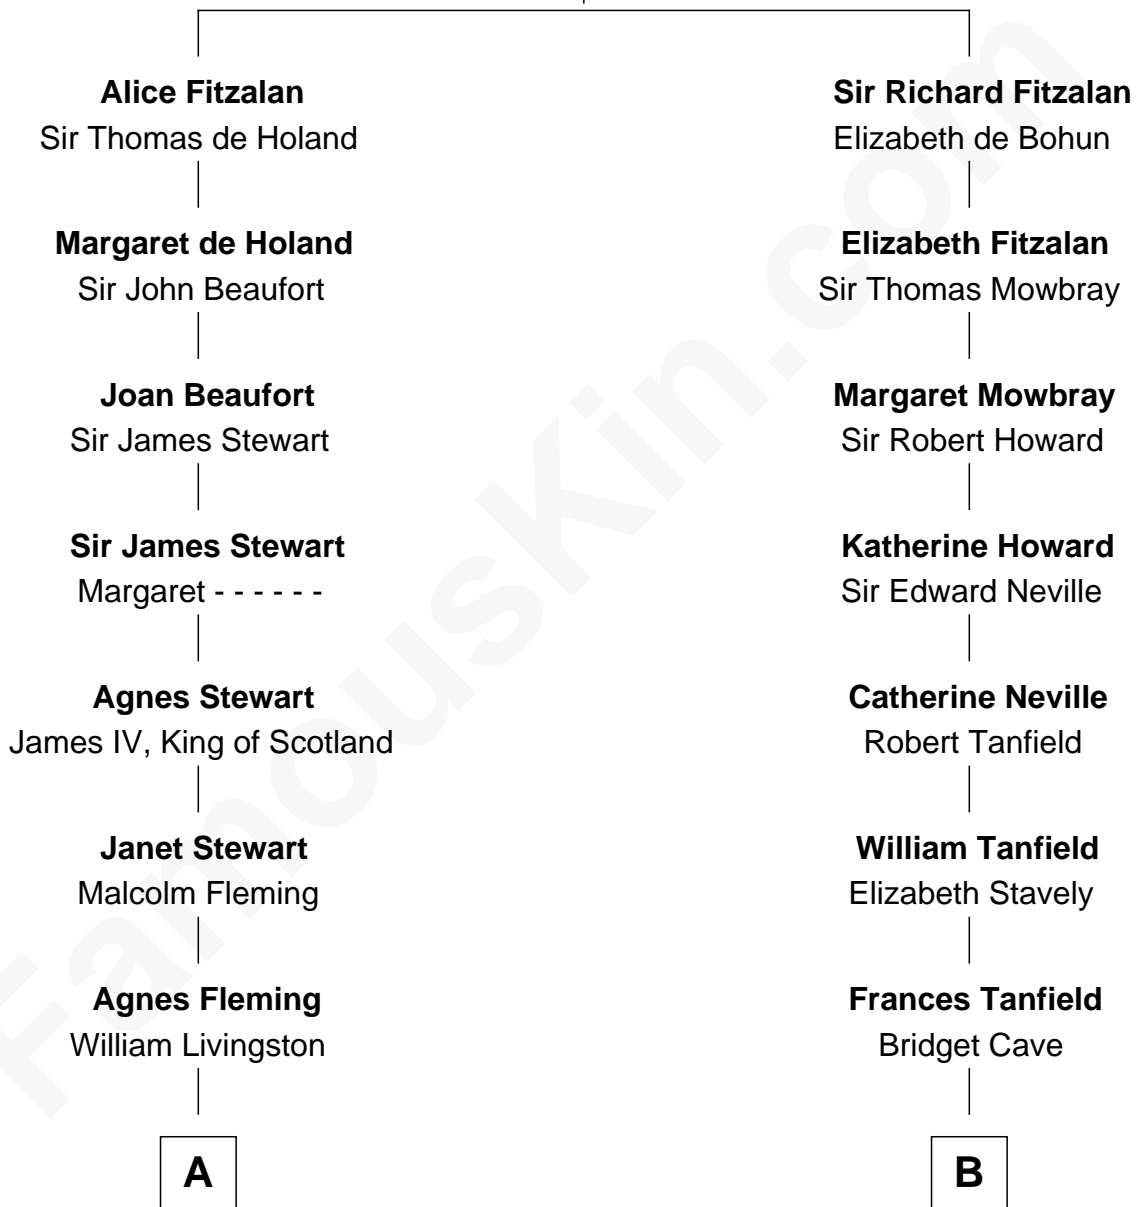

FamousKin.com Relationship Chart of

Howard Dean

79th Governor of Vermont

19th cousin 2 times removed of

Edward Norton

Movie Actor

Richard Fitzalan
Eleanor Plantagenet

C

James William Maitland

Sylvia Wigglesworth

Andrea Belden Maitland

Howard Brush Dean

Howard Dean

79th Governor of Vermont

D

George Moffett Harrison