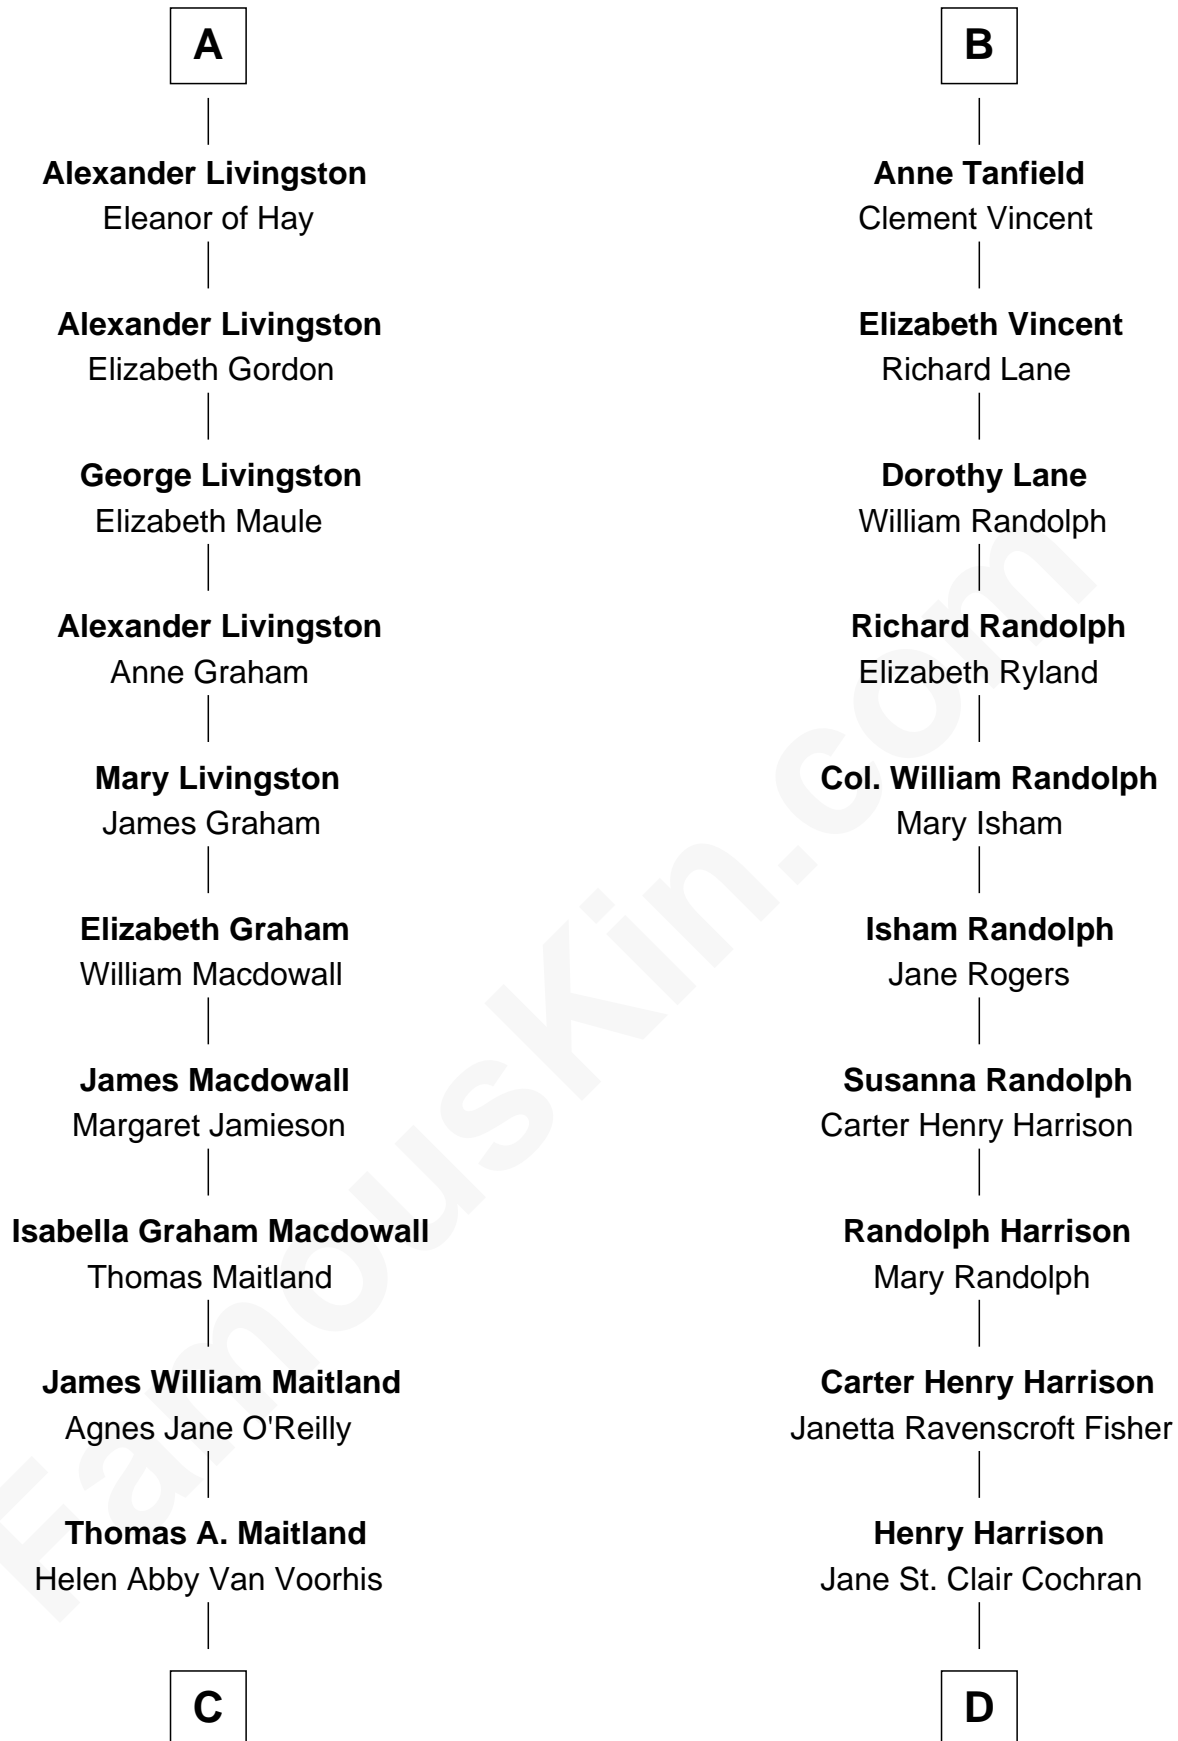

FamousKin.com Relationship Chart of

Howard Dean

79th Governor of Vermont

19th cousin 2 times removed of

Edward Norton

Movie Actor

Richard Fitzalan
Eleanor Plantagenet

C

James William Maitland

Sylvia Wigglesworth

Andrea Belden Maitland

Howard Brush Dean

Howard Dean

79th Governor of Vermont

D

George Moffett Harrison

Bettie Montgomery. Kent

Joseph Kent Harrison

Cornelia Long Somerville

Betty Kent Harrison

Edward Mower Norton

Edward Mower Norton

Lydia Robinson Rouse

Edward Norton