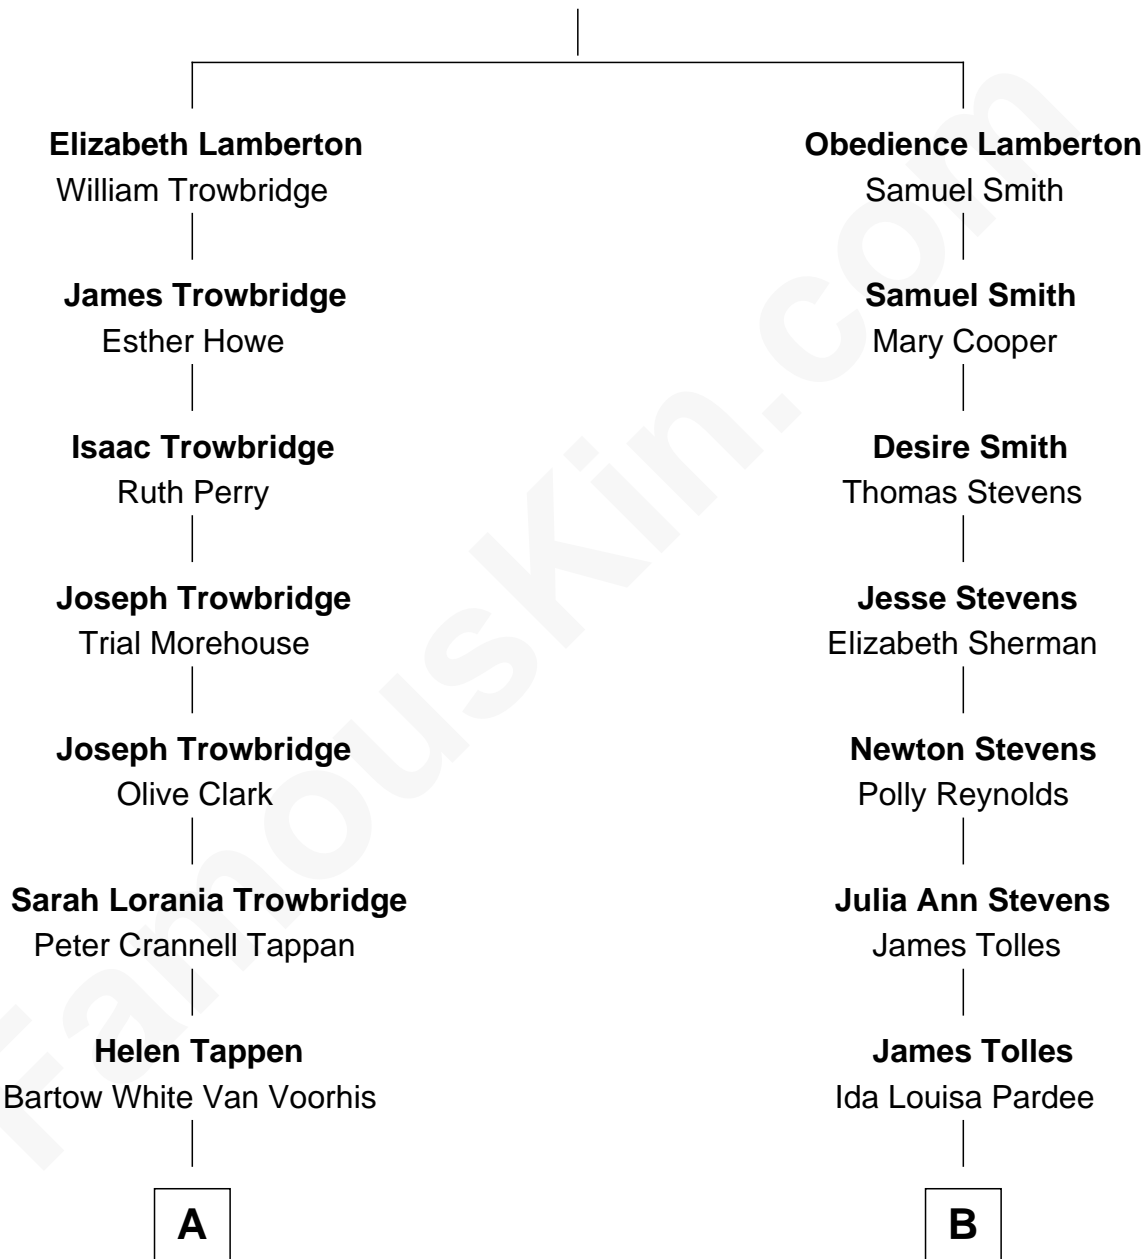

# FamousKin.com Relationship Chart of

**Howard Dean**

*79th Governor of Vermont*

**10th cousin of**

**Mizuo Peck**

*TV and Movie Actress*

**George Lamberton**

Margaret Lewen

**A**

**Helen Abby Van Voorhis**

Thomas A. Maitland

**James William Maitland**

Sylvia Wigglesworth

**Andrea Belden Maitland**

Howard Brush Dean

**Howard Dean**