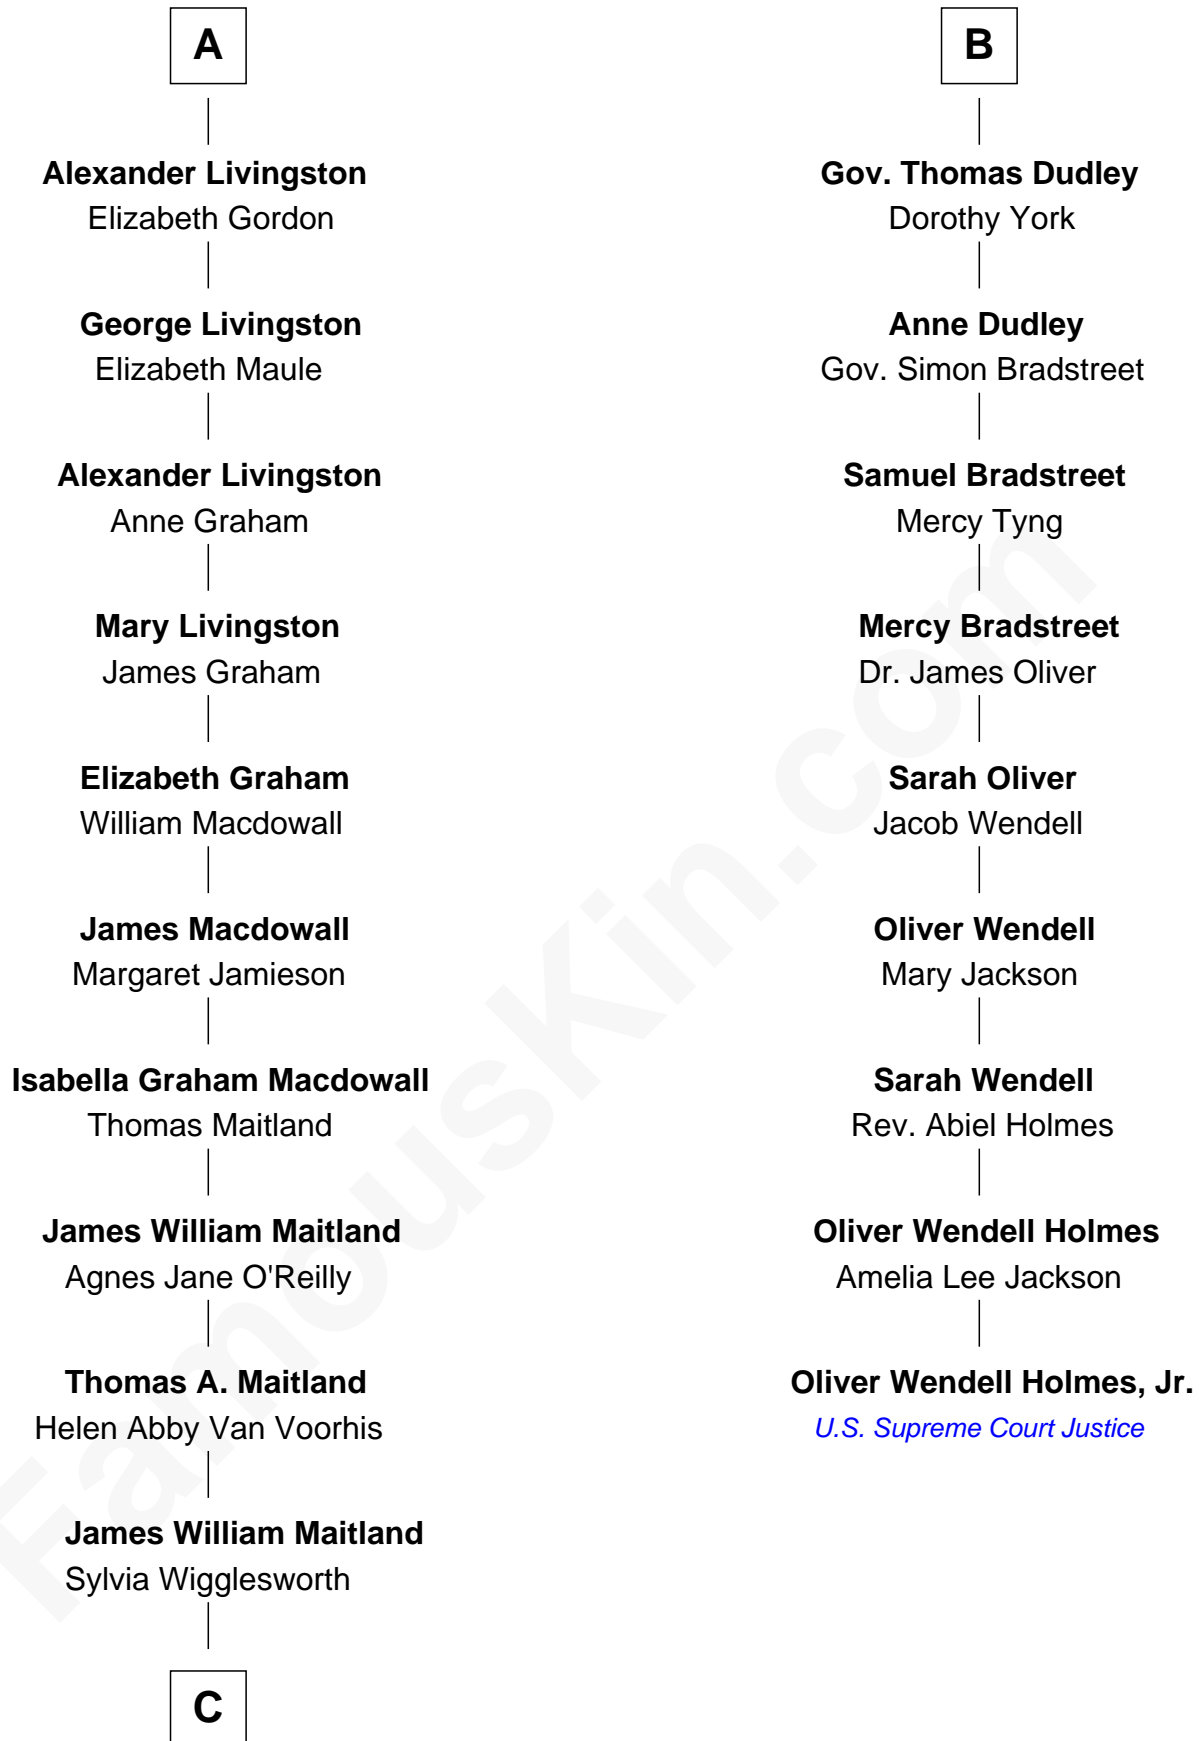

## Relationship Chart of

### Oliver Wendell Holmes, Jr.

*U.S. Supreme Court Justice*

**Sir Thomas de Holand**

Alice Fitzalan

C

Andrea Belden Maitland

Howard Brush Dean

Howard Dean