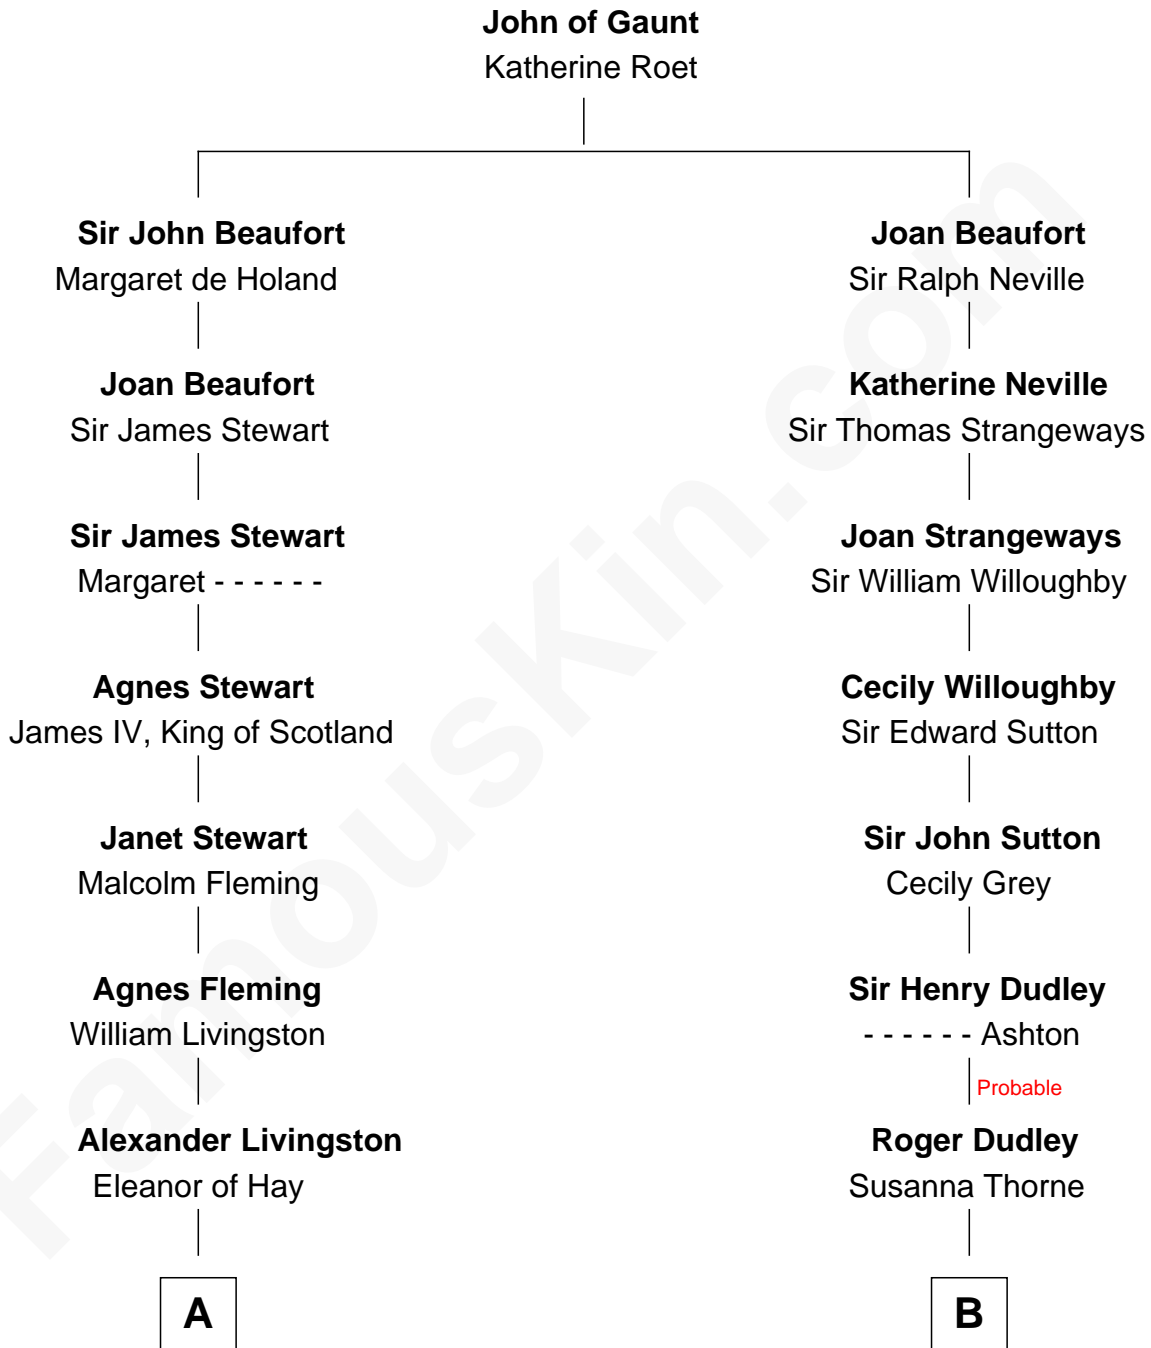

FamousKin.com

Relationship Chart of

Howard Dean

79th Governor of Vermont

14th cousin 4 times removed of

Oliver Wendell Holmes, Sr.

American "Fireside" Poet