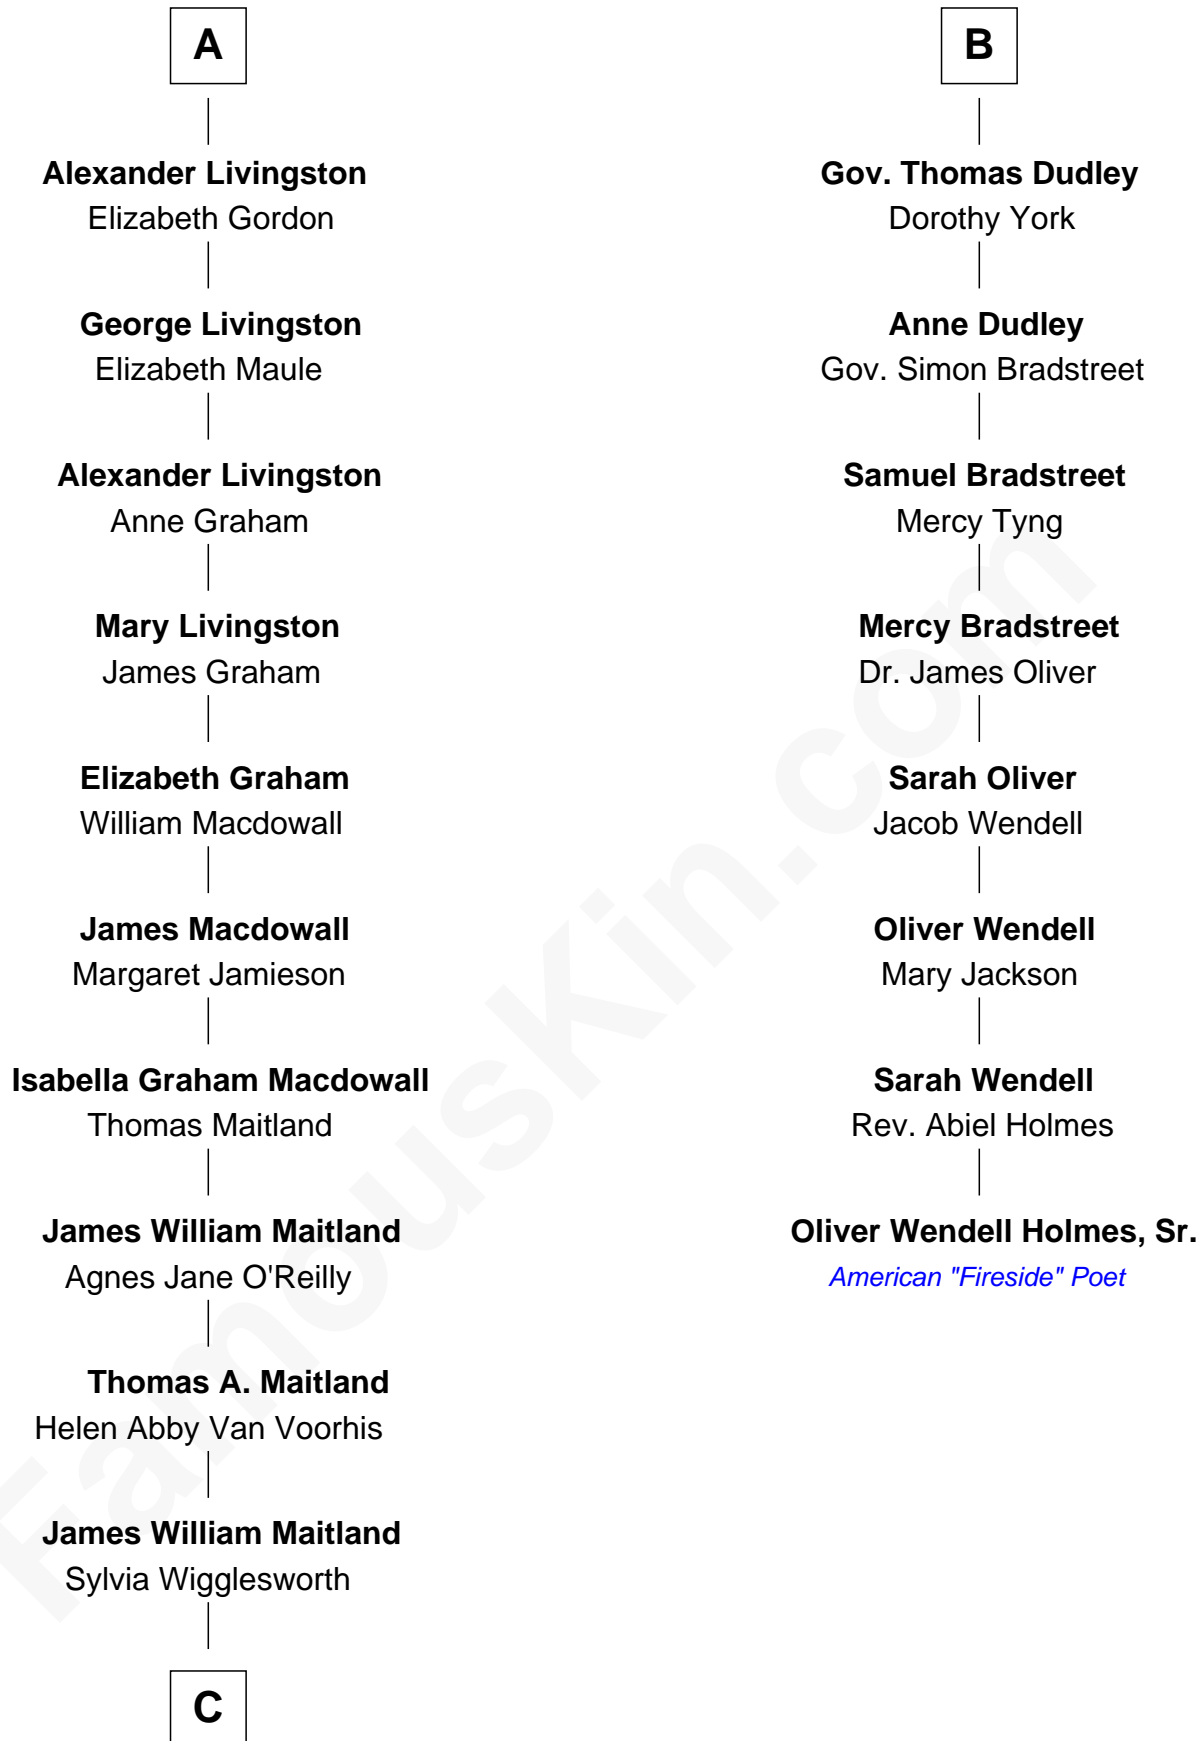

## Relationship Chart of

### Howard Dean

79th Governor of Vermont

14th cousin 4 times removed of

**Oliver Wendell Holmes, Sr.**  
American "Fireside" Poet

**Sir Thomas de Holand**

Alice Fitzalan

C

Andrea Belden Maitland