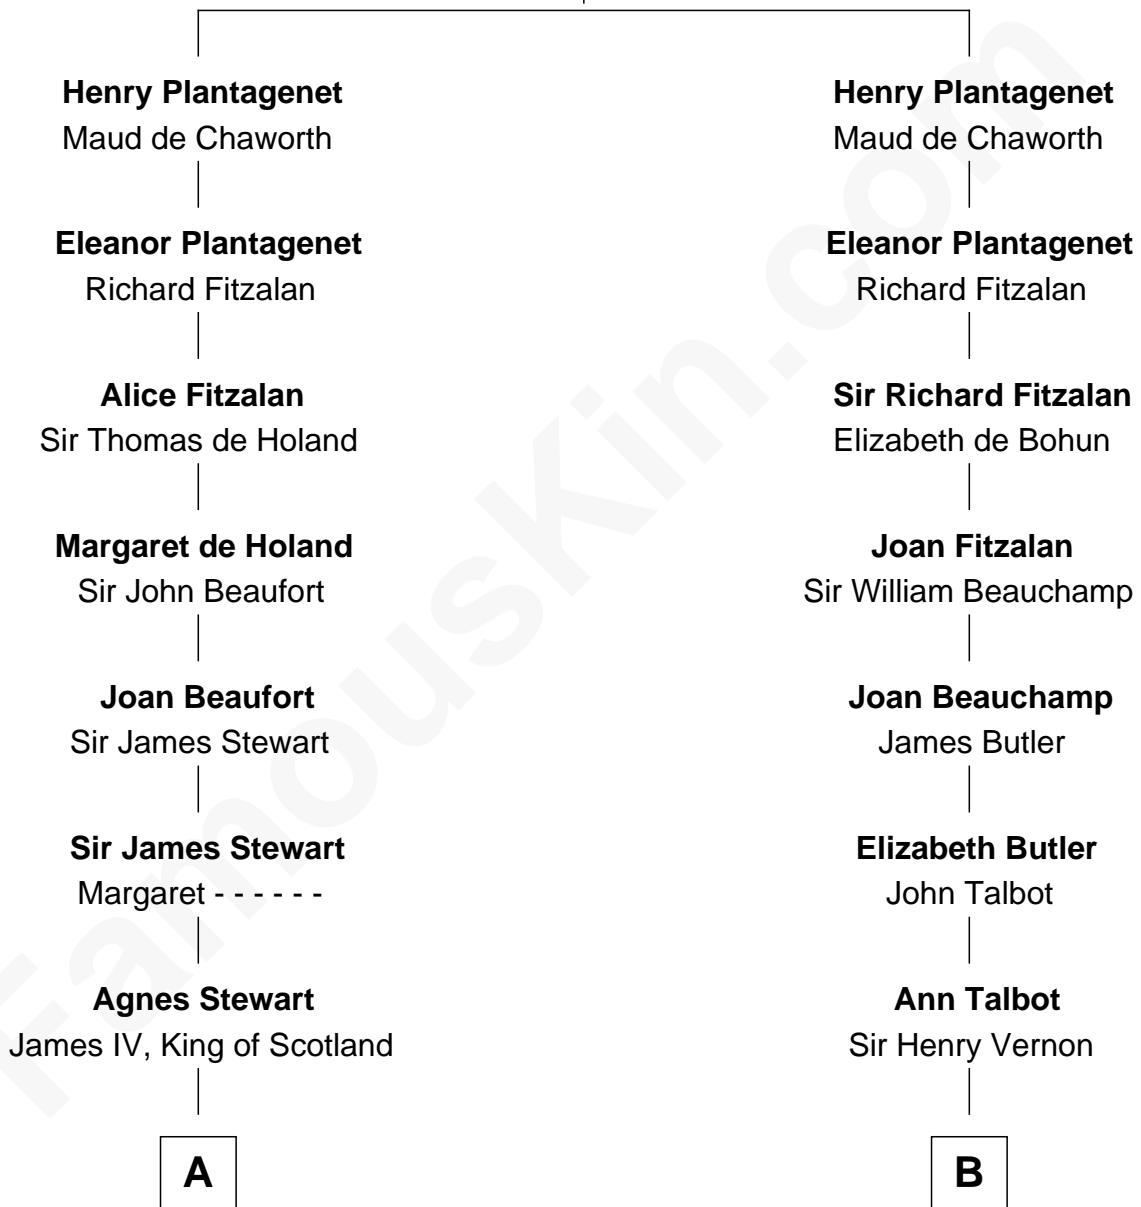

FamousKin.com

Relationship Chart of

Howard Dean

79th Governor of Vermont

18th cousin 3 times removed of

James Russell Lowell

American "Fireside" Poet

Edmund Plantagenet

Blanche of Artois

C

James William Maitland

Agnes Jane O'Reilly

Thomas A. Maitland

Helen Abby Van Voorhis

James William Maitland

Sylvia Wigglesworth