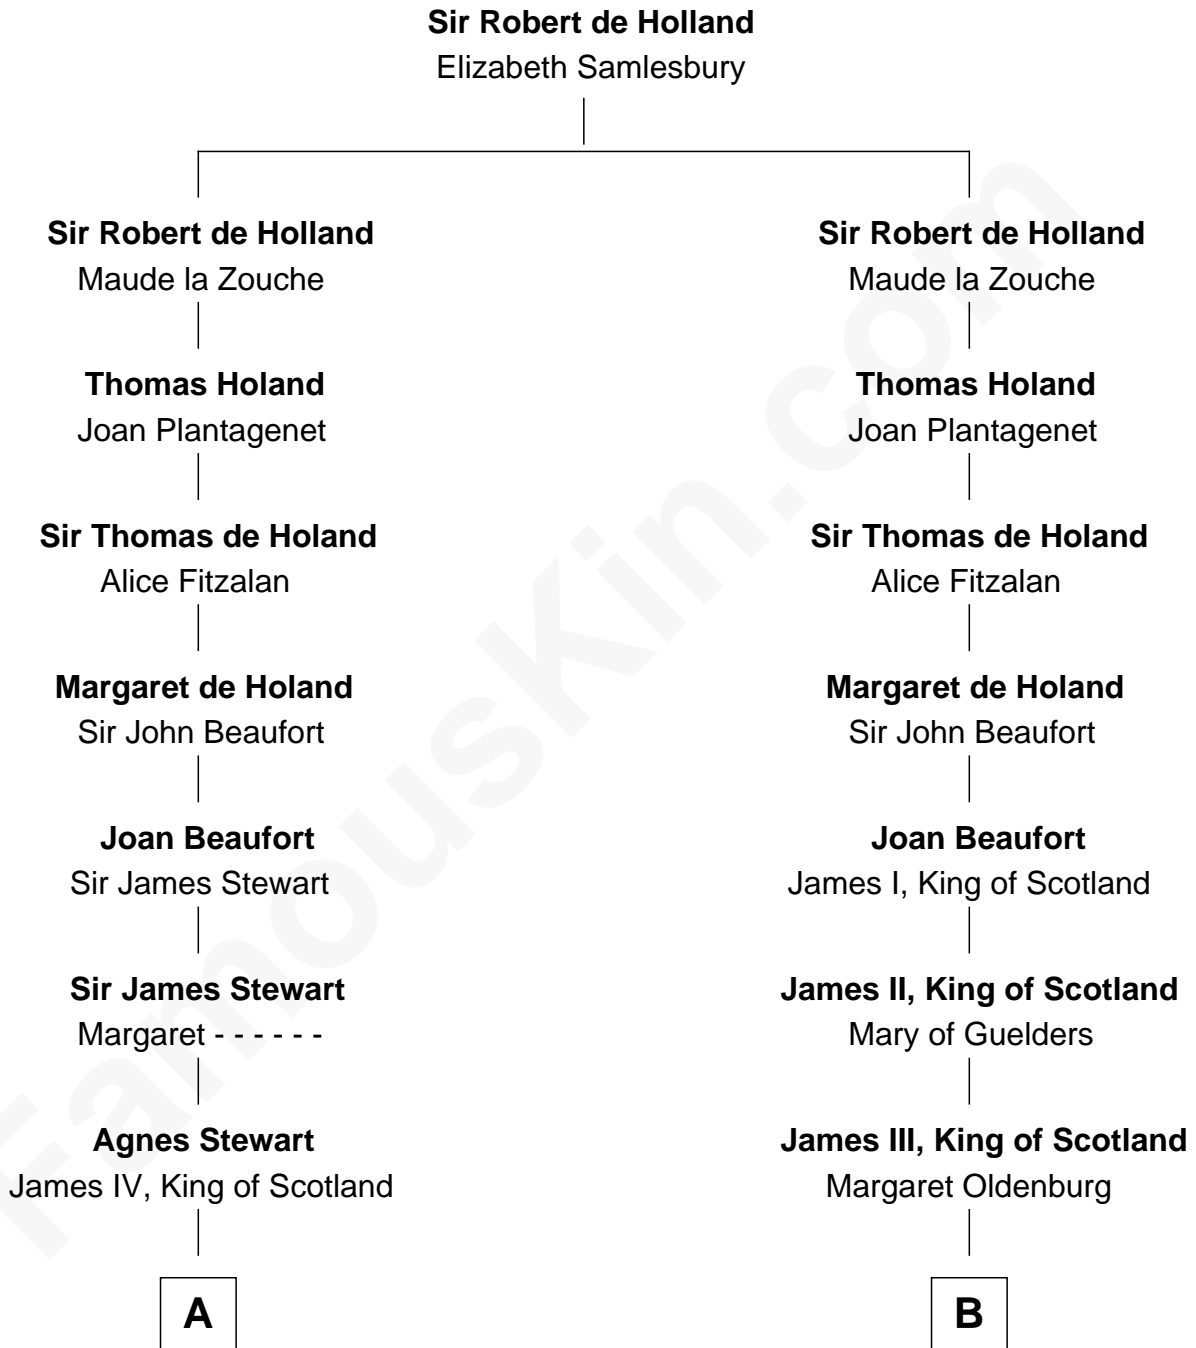

FamousKin.com

Relationship Chart of

Howard Dean

79th Governor of Vermont

19th cousin 2 times removed of

James Russell Lowell

American "Fireside" Poet