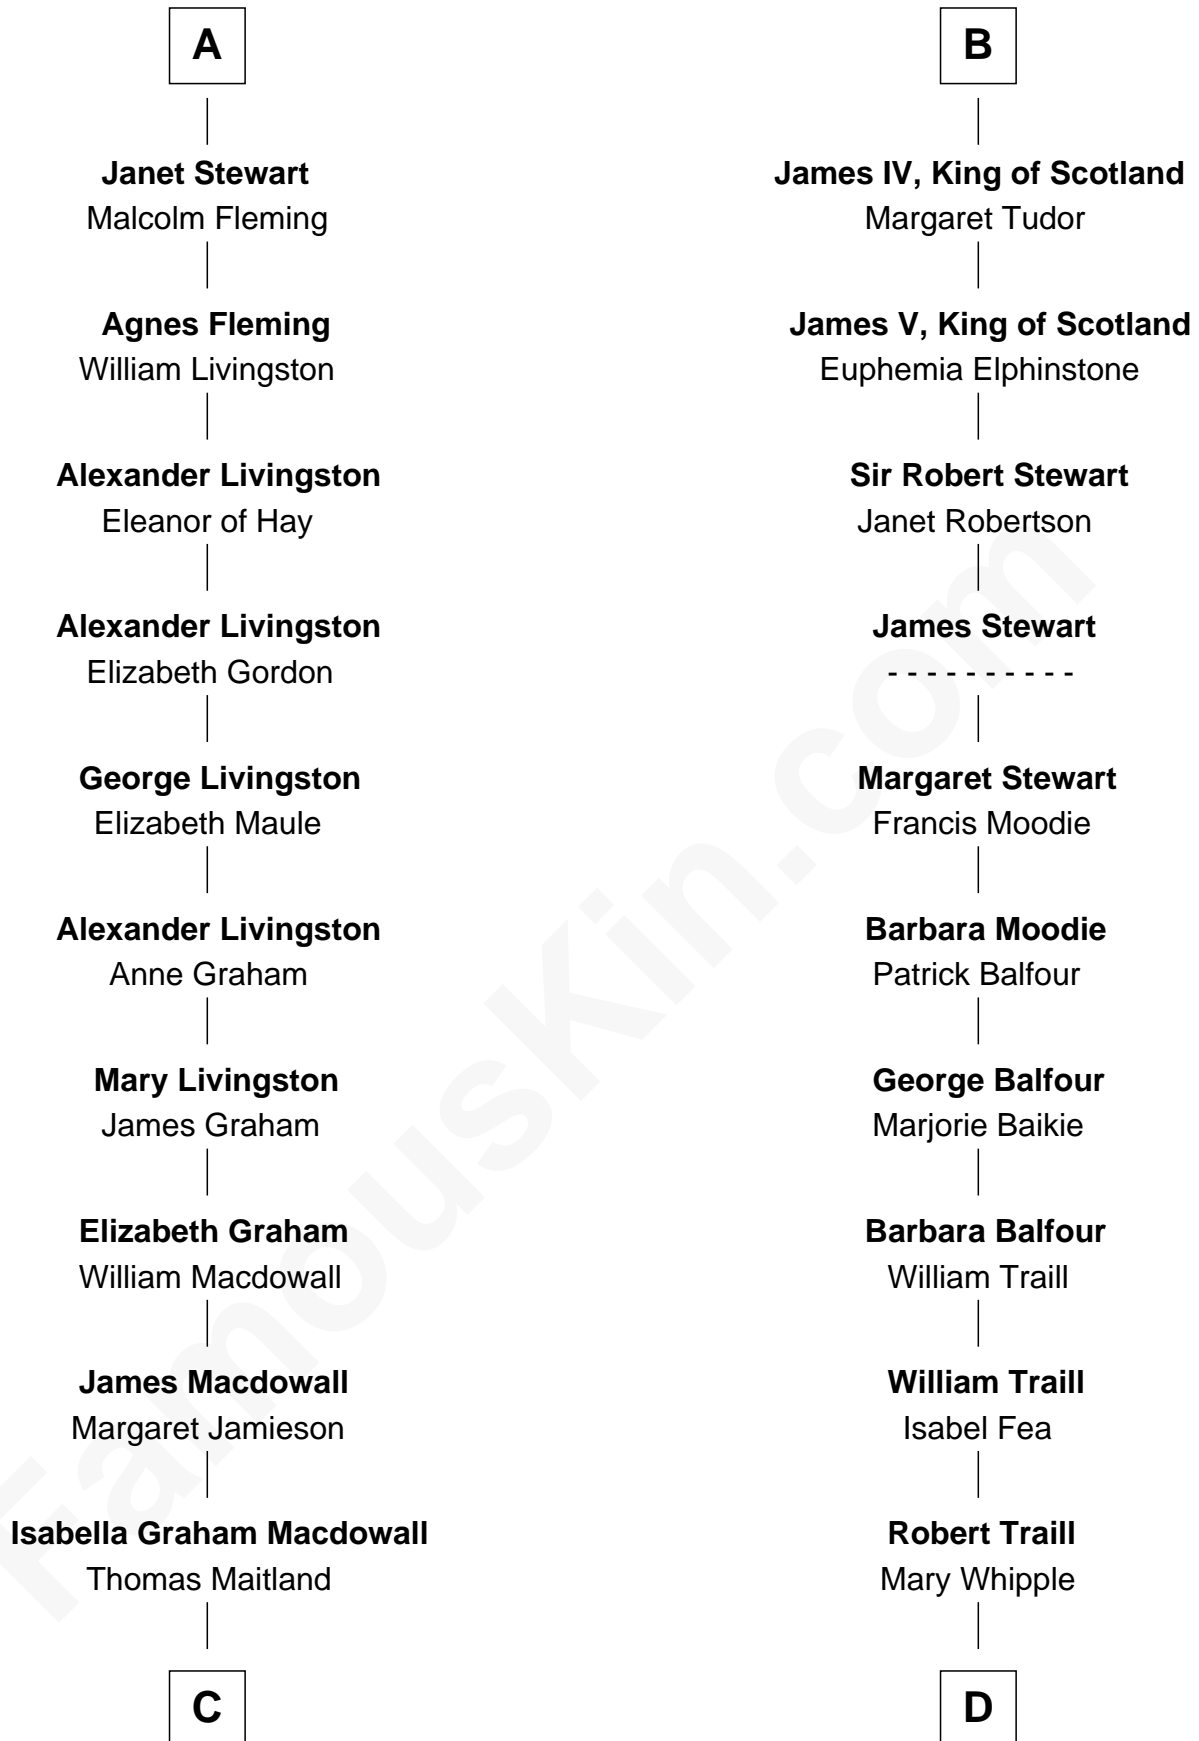

## Relationship Chart of

### Howard Dean

79th Governor of Vermont

19th cousin 2 times removed of

### James Russell Lowell

American "Fireside" Poet

**C**

**James William Maitland**

Agnes Jane O'Reilly

**Thomas A. Maitland**

Helen Abby Van Voorhis

**James William Maitland**