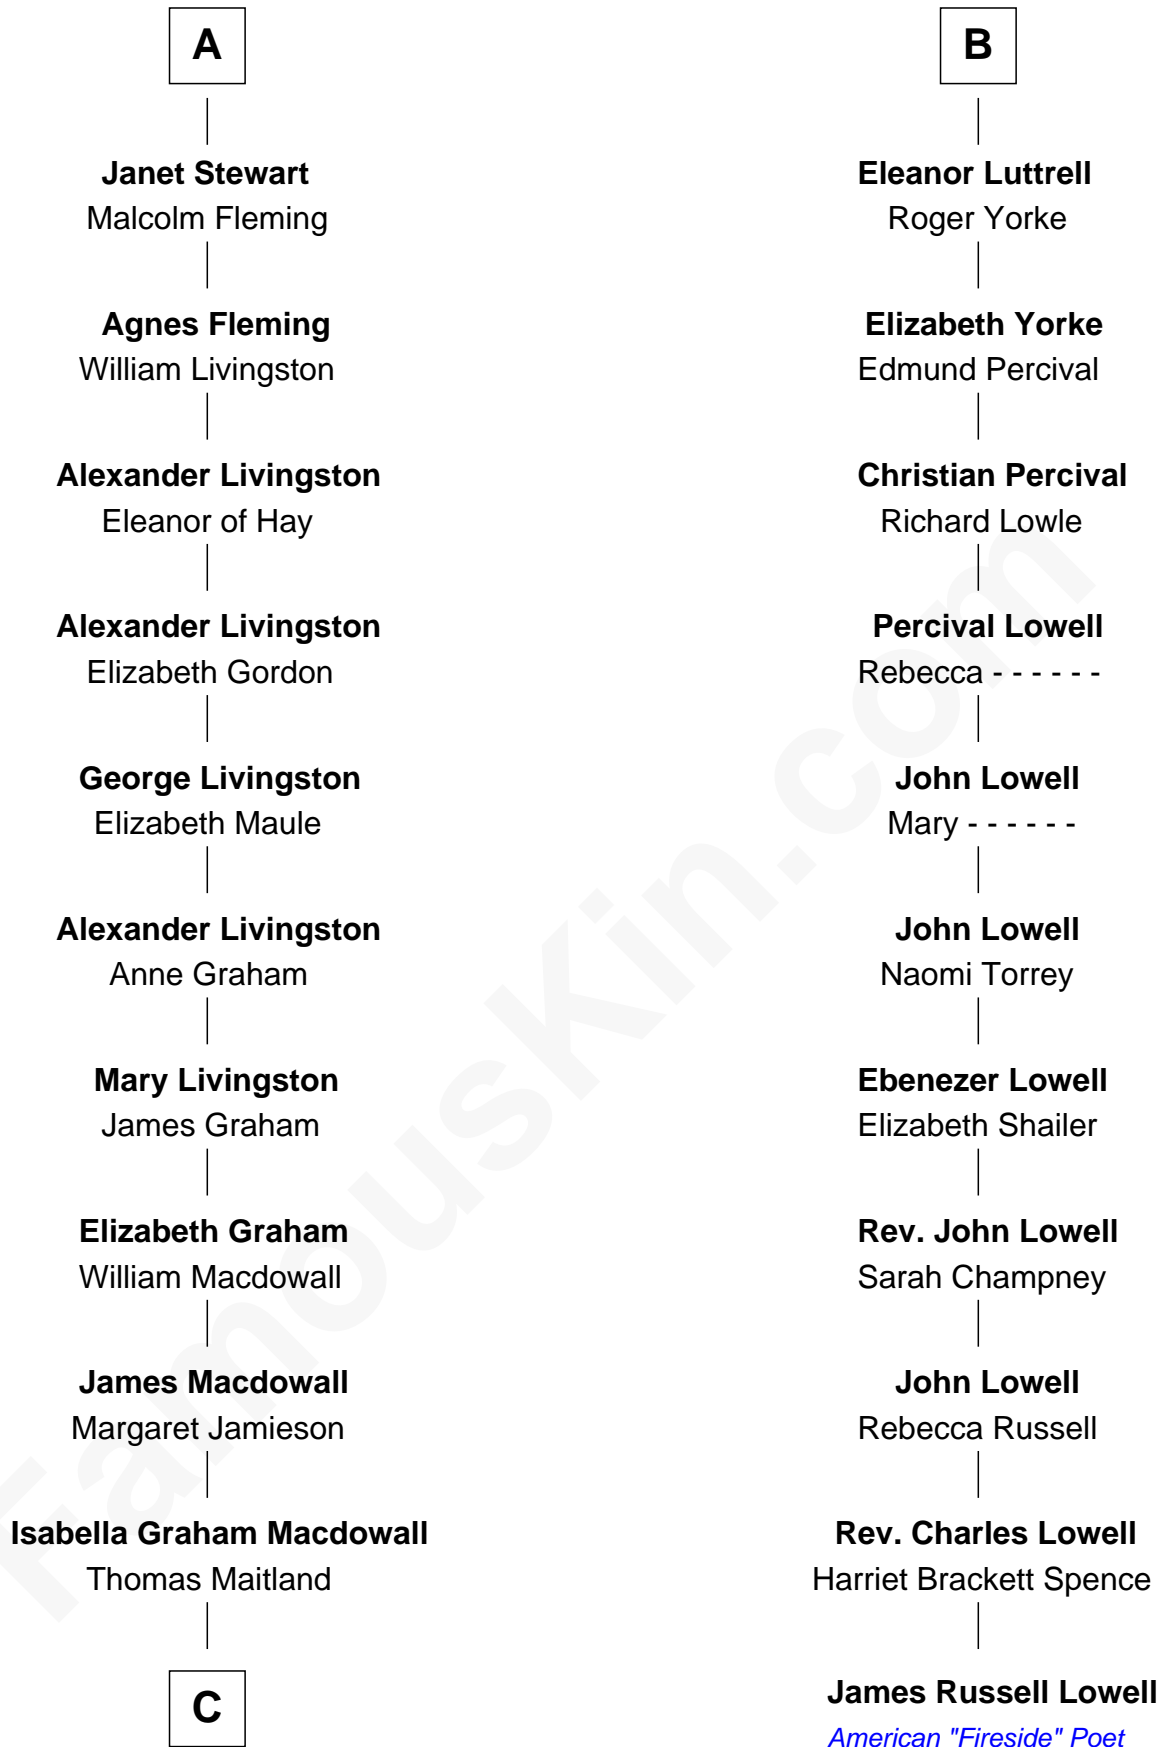

## Relationship Chart of

### Howard Dean

79th Governor of Vermont

17th cousin 4 times removed of

### James Russell Lowell

American "Fireside" Poet

C

James William Maitland

Agnes Jane O'Reilly

Thomas A. Maitland

Helen Abby Van Voorhis

James William Maitland