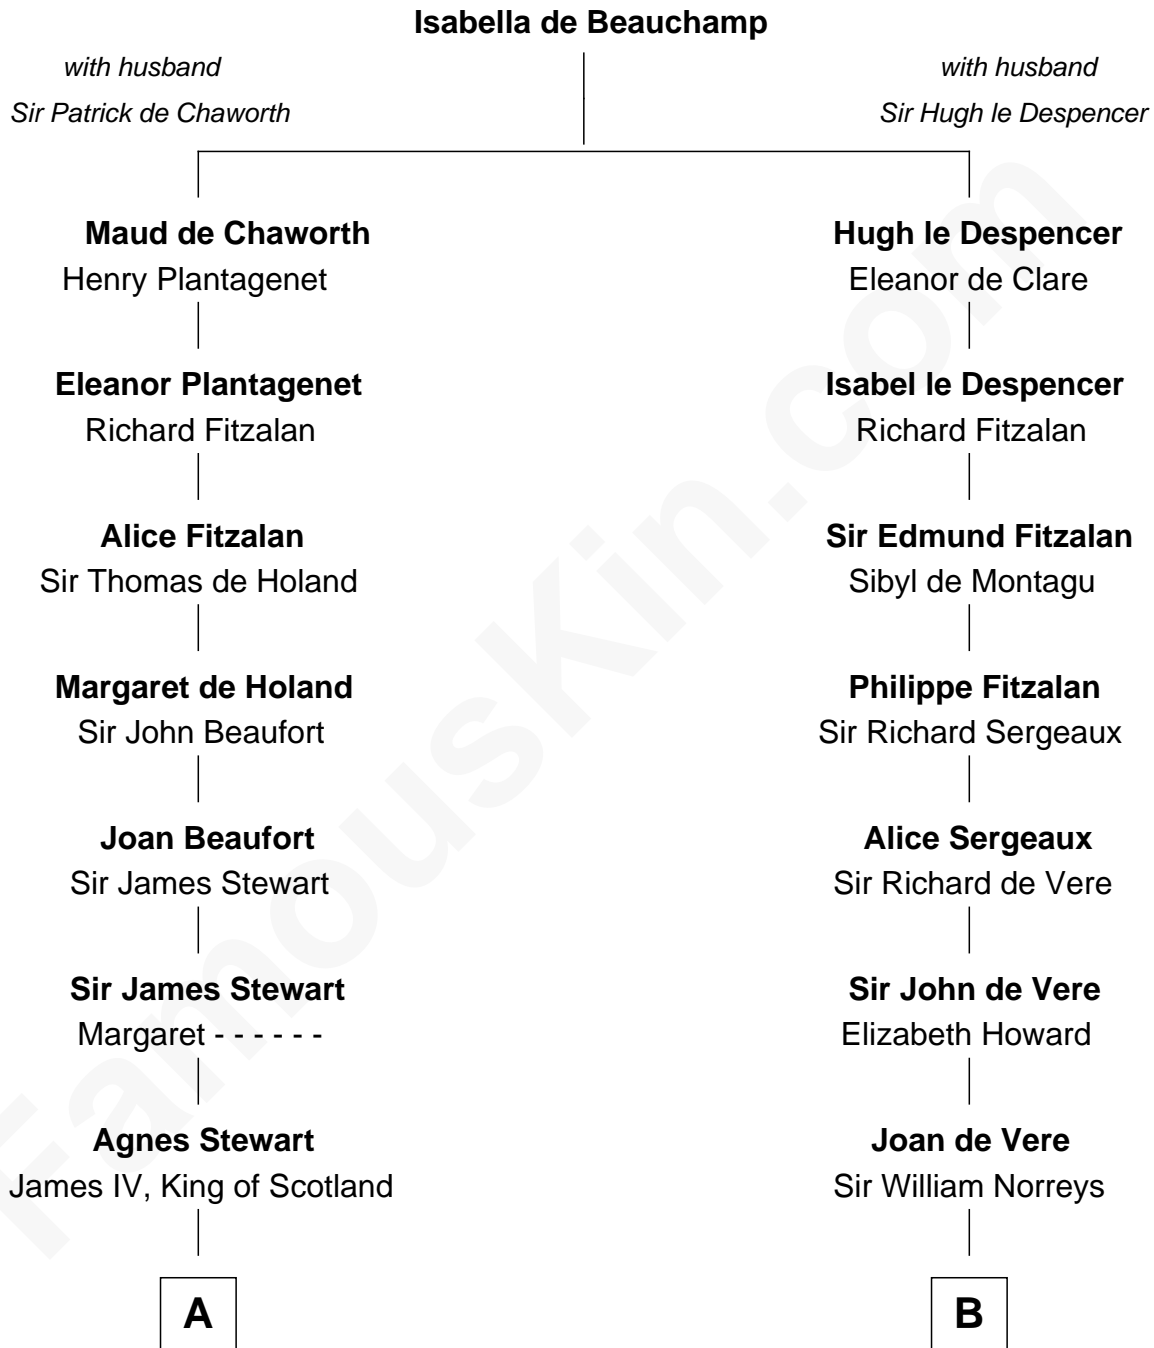

FamousKin.com

Relationship Chart of

Howard Dean

79th Governor of Vermont

18th cousin 3 times removed of

James Russell Lowell

American "Fireside" Poet