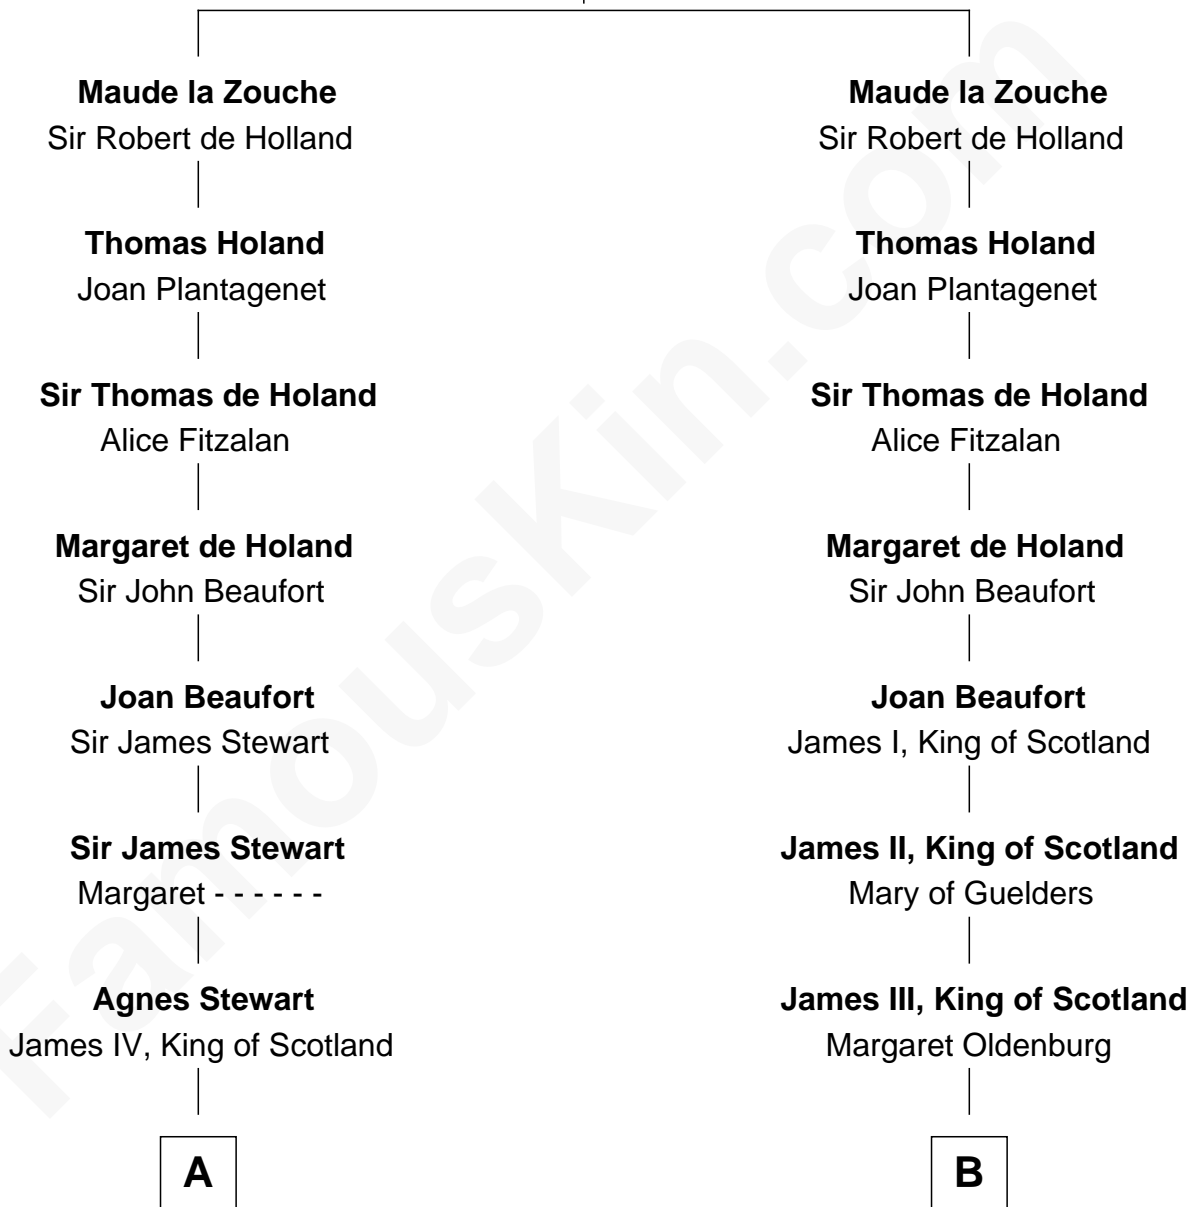

FamousKin.com

Relationship Chart of

Howard Dean

79th Governor of Vermont

19th cousin 2 times removed of

James Russell Lowell

American "Fireside" Poet

Sir Alan la Zouche
Eleanor de Segrave

C

James William Maitland

Agnes Jane O'Reilly

Thomas A. Maitland

Helen Abby Van Voorhis

James William Maitland

Sylvia Wigglesworth

Andrea Belden Maitland

Howard Brush Dean

Howard Dean

79th Governor of Vermont

D

Mary Whipple Trail

Keith Spence

Harriet Brackett Spence

Rev. Charles Lowell