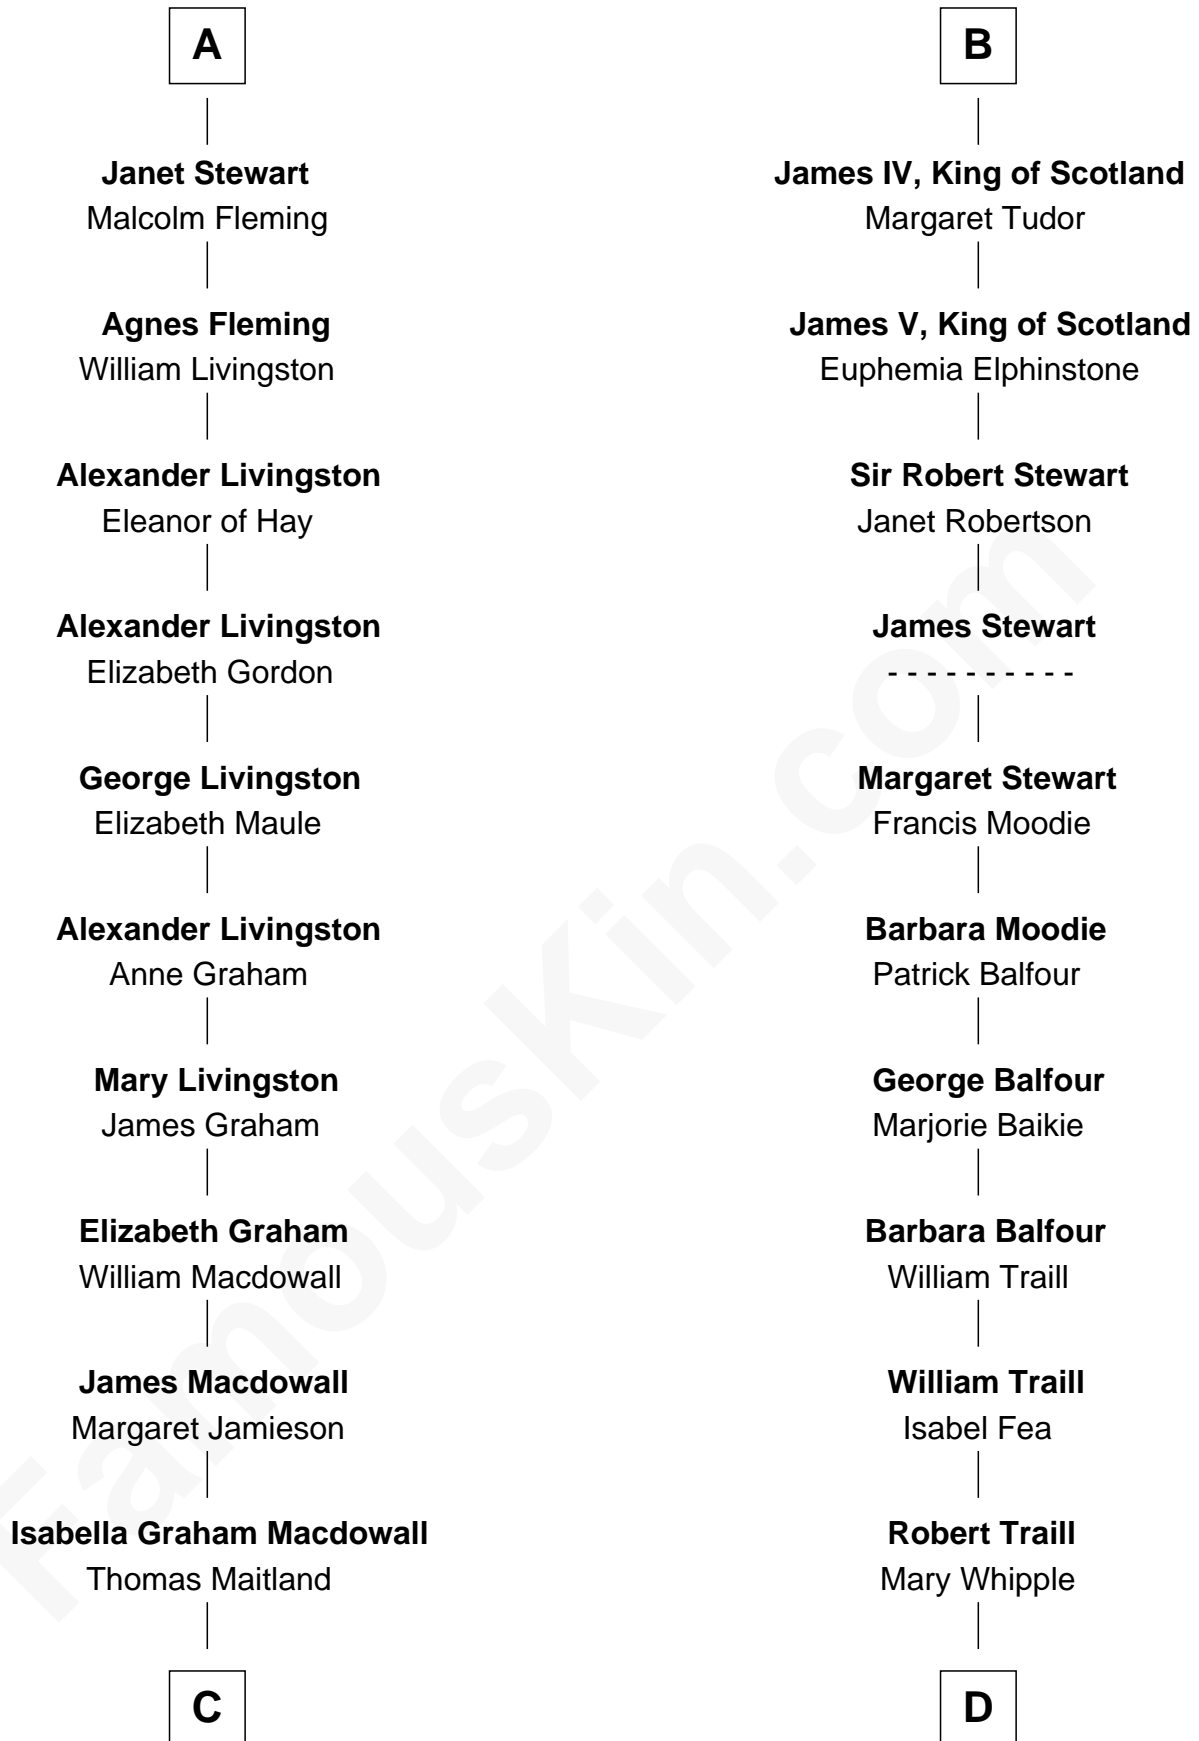

FamousKin.com

Relationship Chart of

Howard Dean

79th Governor of Vermont

19th cousin 2 times removed of

James Russell Lowell

American "Fireside" Poet

Sir Alan la Zouche
Eleanor de Segrave

C

James William Maitland

Agnes Jane O'Reilly

Thomas A. Maitland

Helen Abby Van Voorhis

James William Maitland

Sylvia Wigglesworth

Andrea Belden Maitland