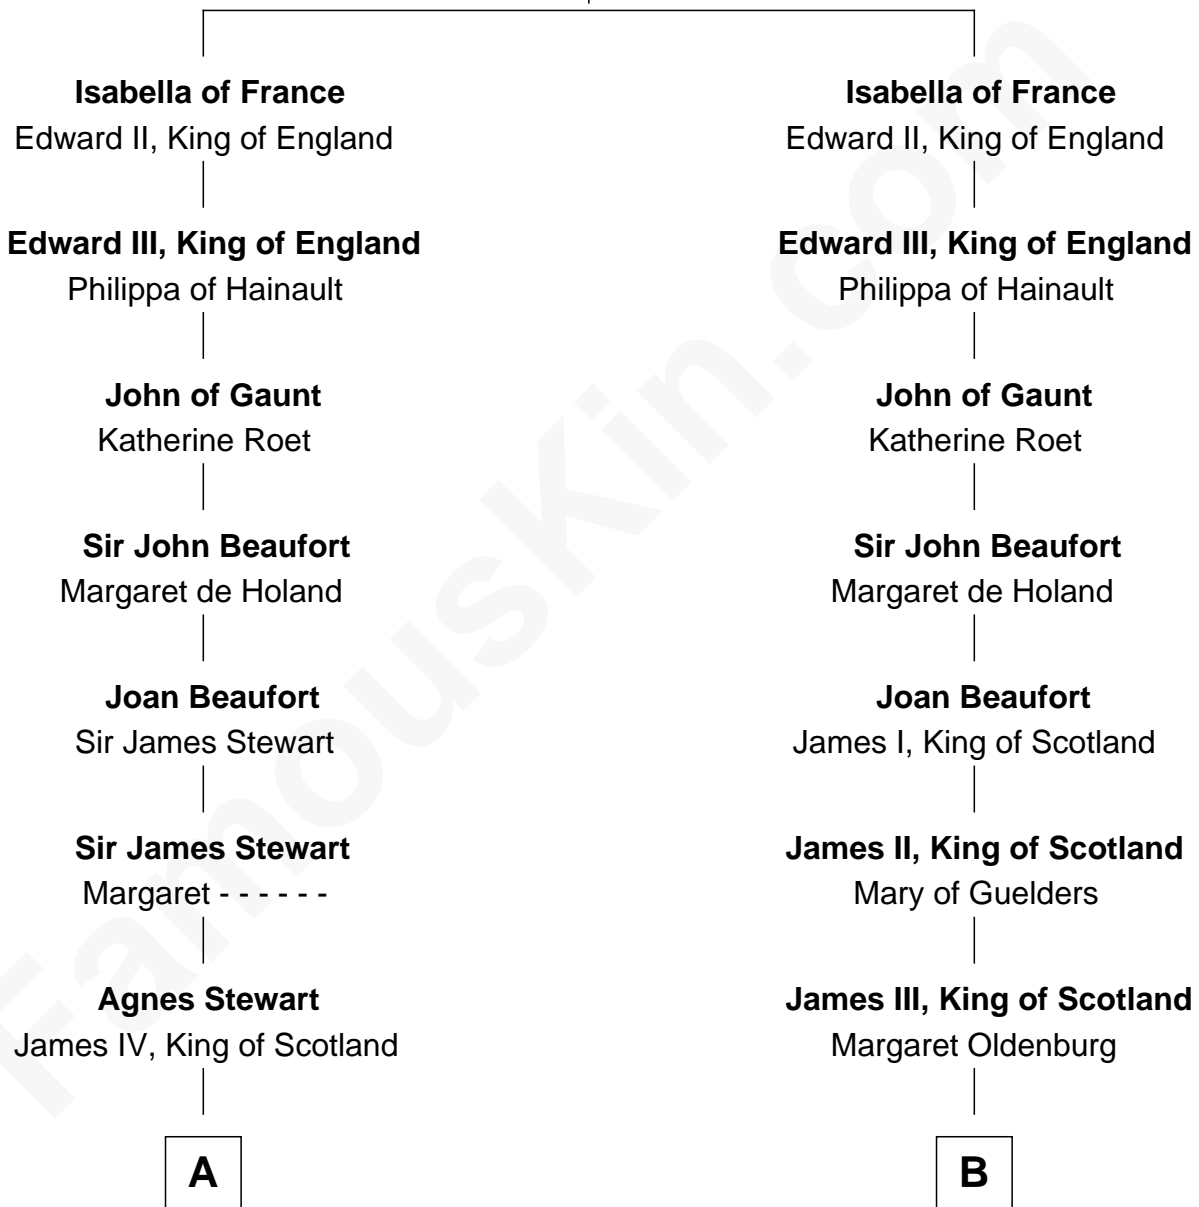

## Relationship Chart of

### Howard Dean

79th Governor of Vermont

19th cousin 2 times removed of

### James Russell Lowell

American "Fireside" Poet

**King Philip IV of France**

Joan of Navarre

**C**

**James William Maitland**

Agnes Jane O'Reilly

**Thomas A. Maitland**