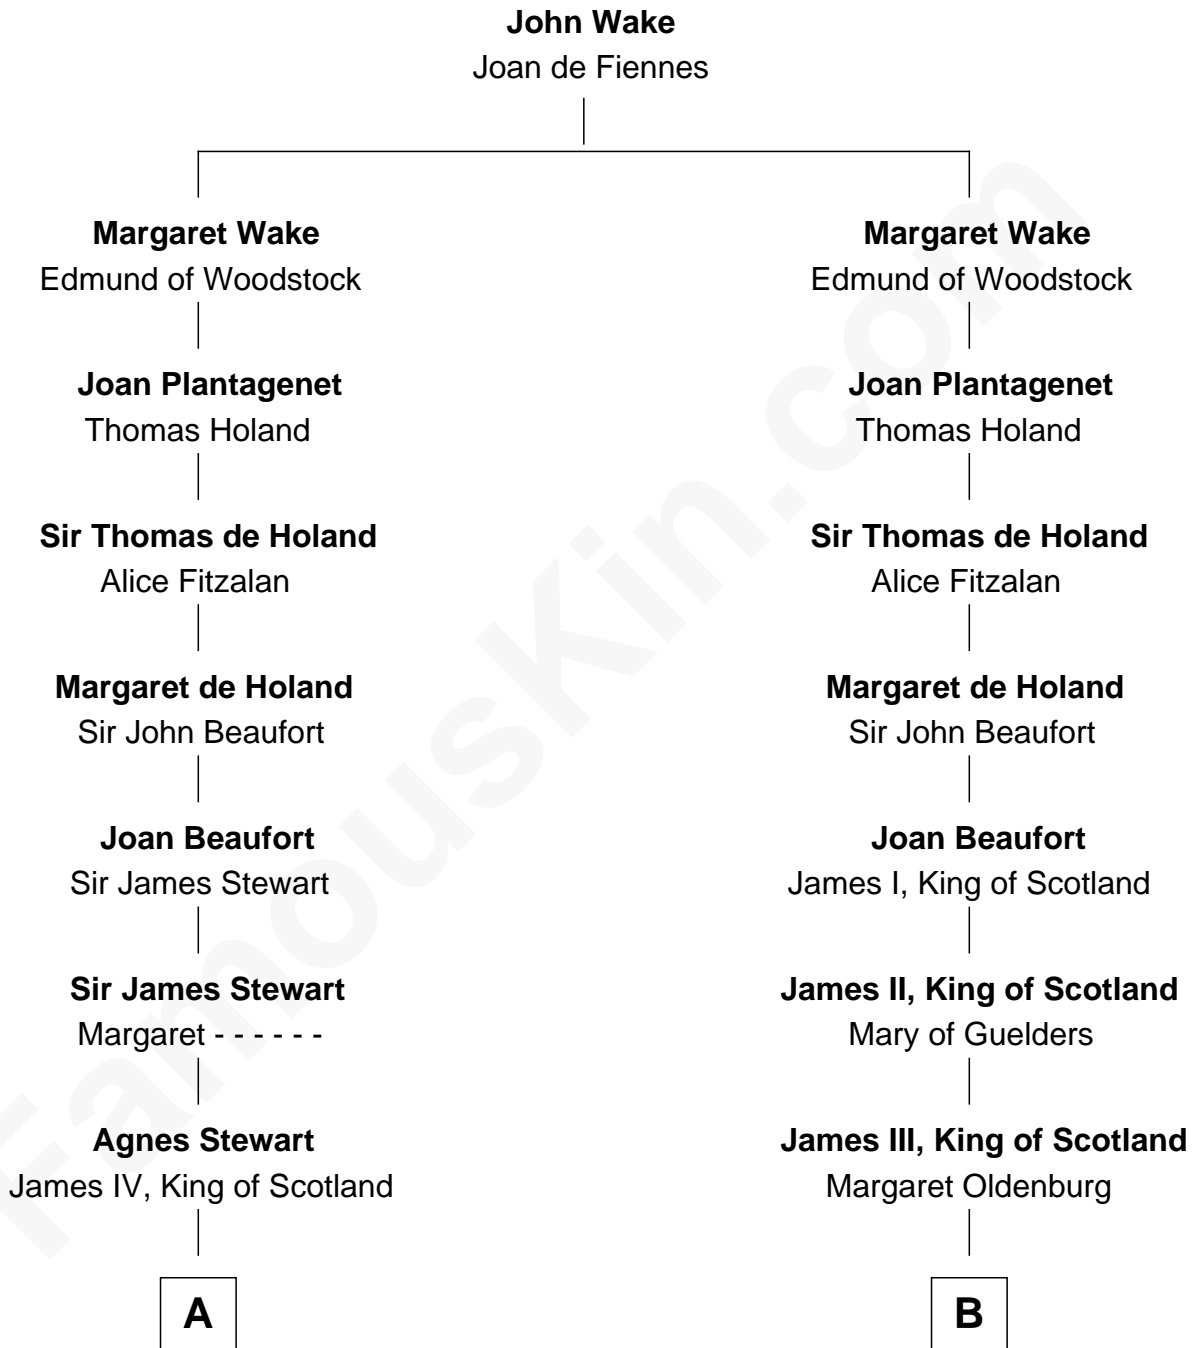

FamousKin.com

Relationship Chart of

Howard Dean

79th Governor of Vermont

19th cousin 2 times removed of

James Russell Lowell

American "Fireside" Poet

C

James William Maitland

Agnes Jane O'Reilly

Thomas A. Maitland

Helen Abby Van Voorhis

James William Maitland

Sylvia Wigglesworth

Andrea Belden Maitland

Howard Brush Dean

Howard Dean

79th Governor of Vermont

D

Mary Whipple Trail

Keith Spence

Harriet Brackett Spence

Rev. Charles Lowell

James Russell Lowell