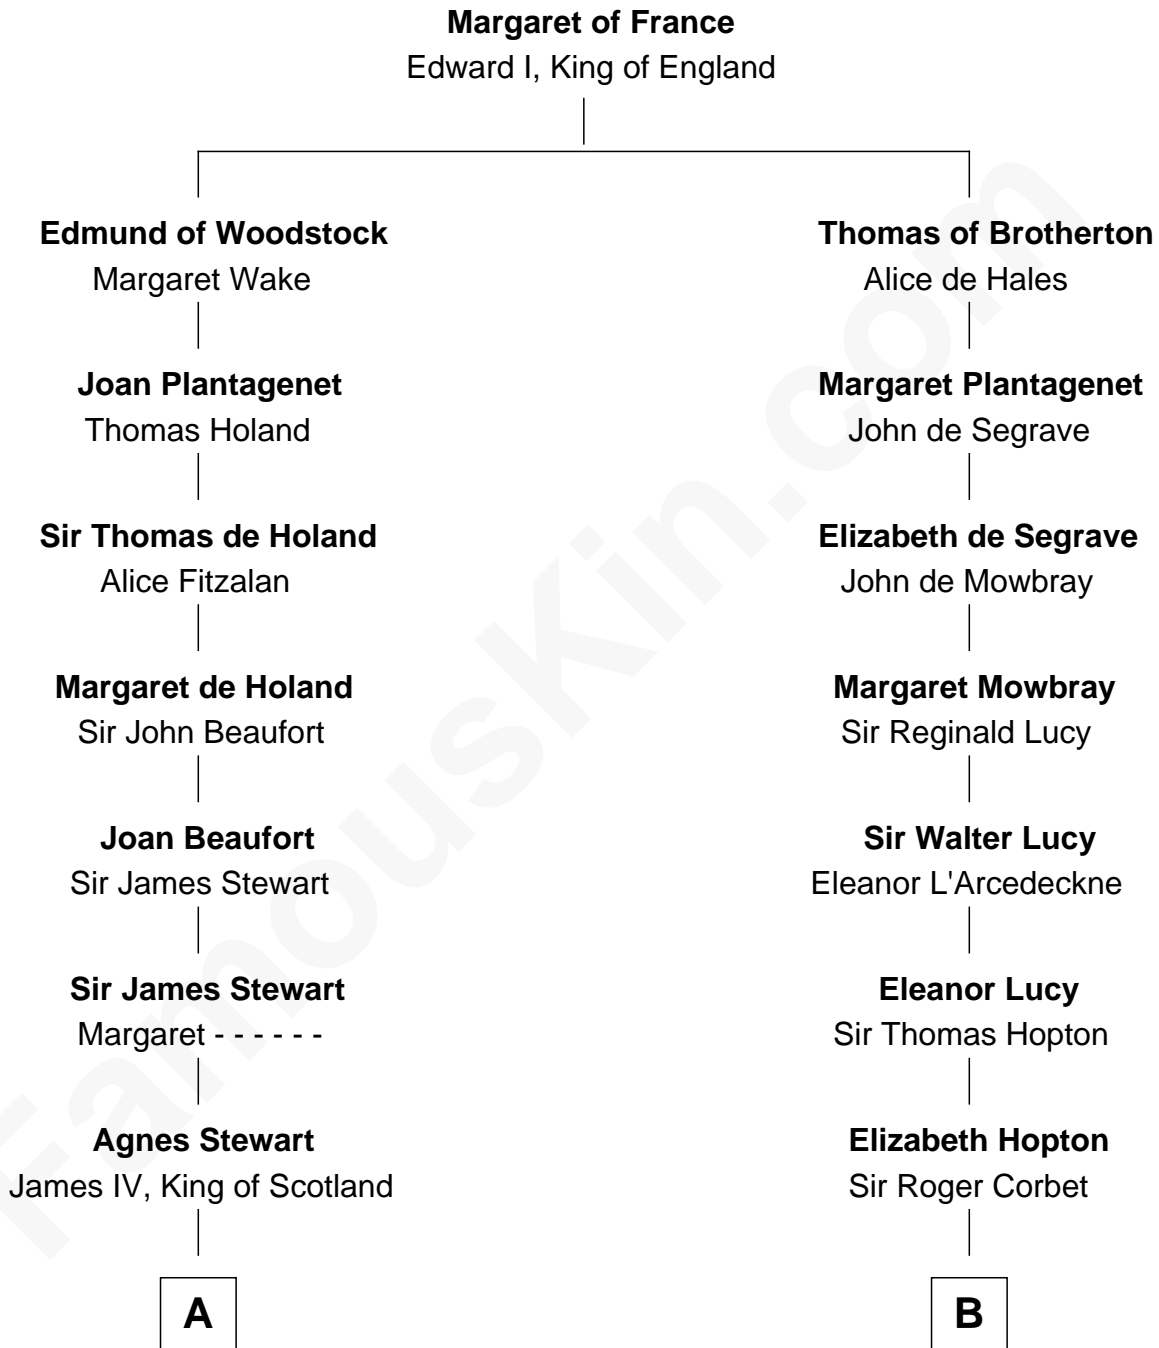

## Relationship Chart of

### Howard Dean

79th Governor of Vermont

19th cousin 2 times removed of

**James Russell Lowell**

American "Fireside" Poet

**C**

**James William Maitland**

Agnes Jane O'Reilly