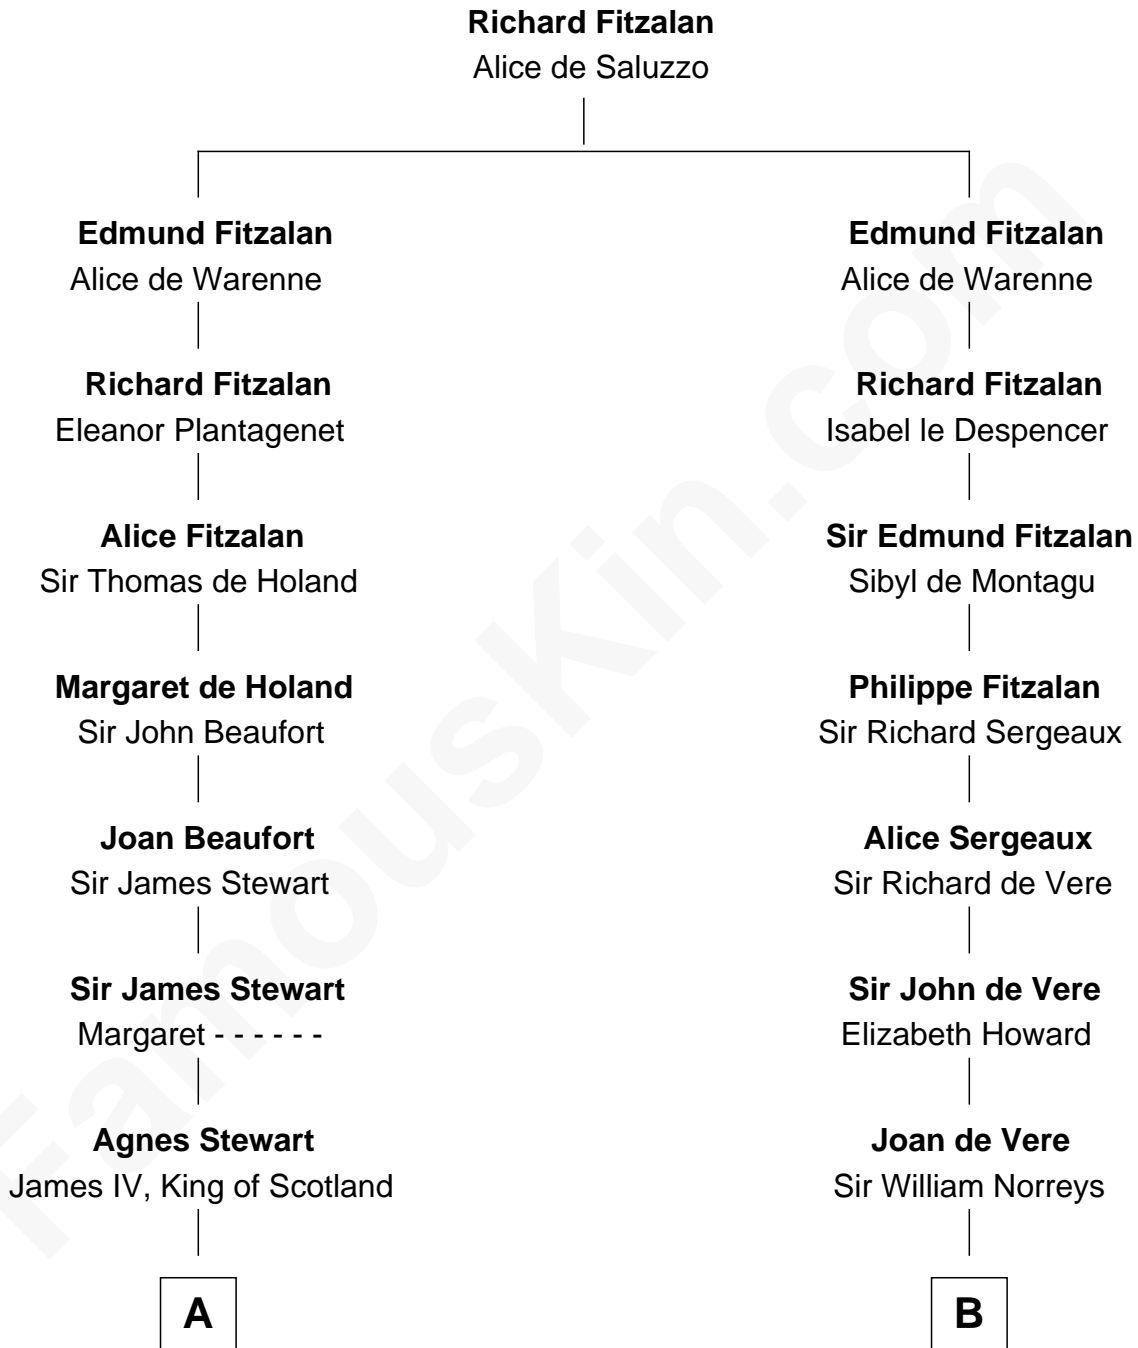

FamousKin.com

Relationship Chart of

Howard Dean

79th Governor of Vermont

18th cousin 3 times removed of

James Russell Lowell

American "Fireside" Poet

C

James William Maitland

Agnes Jane O'Reilly

Thomas A. Maitland

Helen Abby Van Voorhis

James William Maitland

Sylvia Wigglesworth

Andrea Belden Maitland

Howard Brush Dean